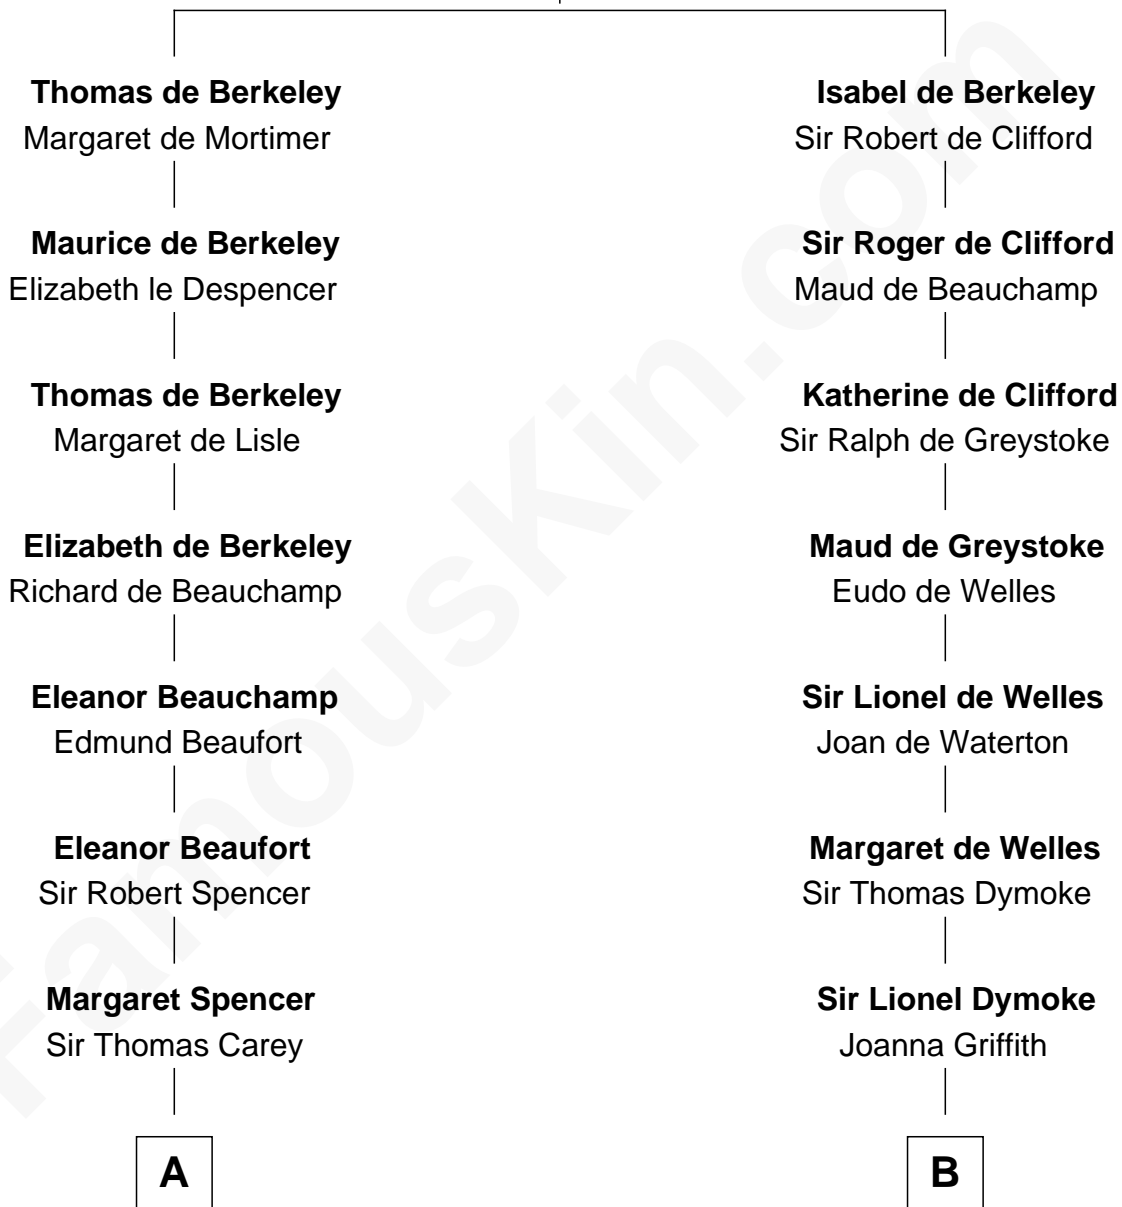

FamousKin.com
Relationship Chart of
Charles Darwin
Theory of Evolution

17th cousin 2 times removed of

Robert Frost
Poet and Playwright

Sir Maurice de Berkeley
 Eve la Zouche

C

William Prescott Frost

Judith Colcord

William Prescott Frost

Isabella Moodie

Robert Frost

Poet and Playwright

FamousKin.com