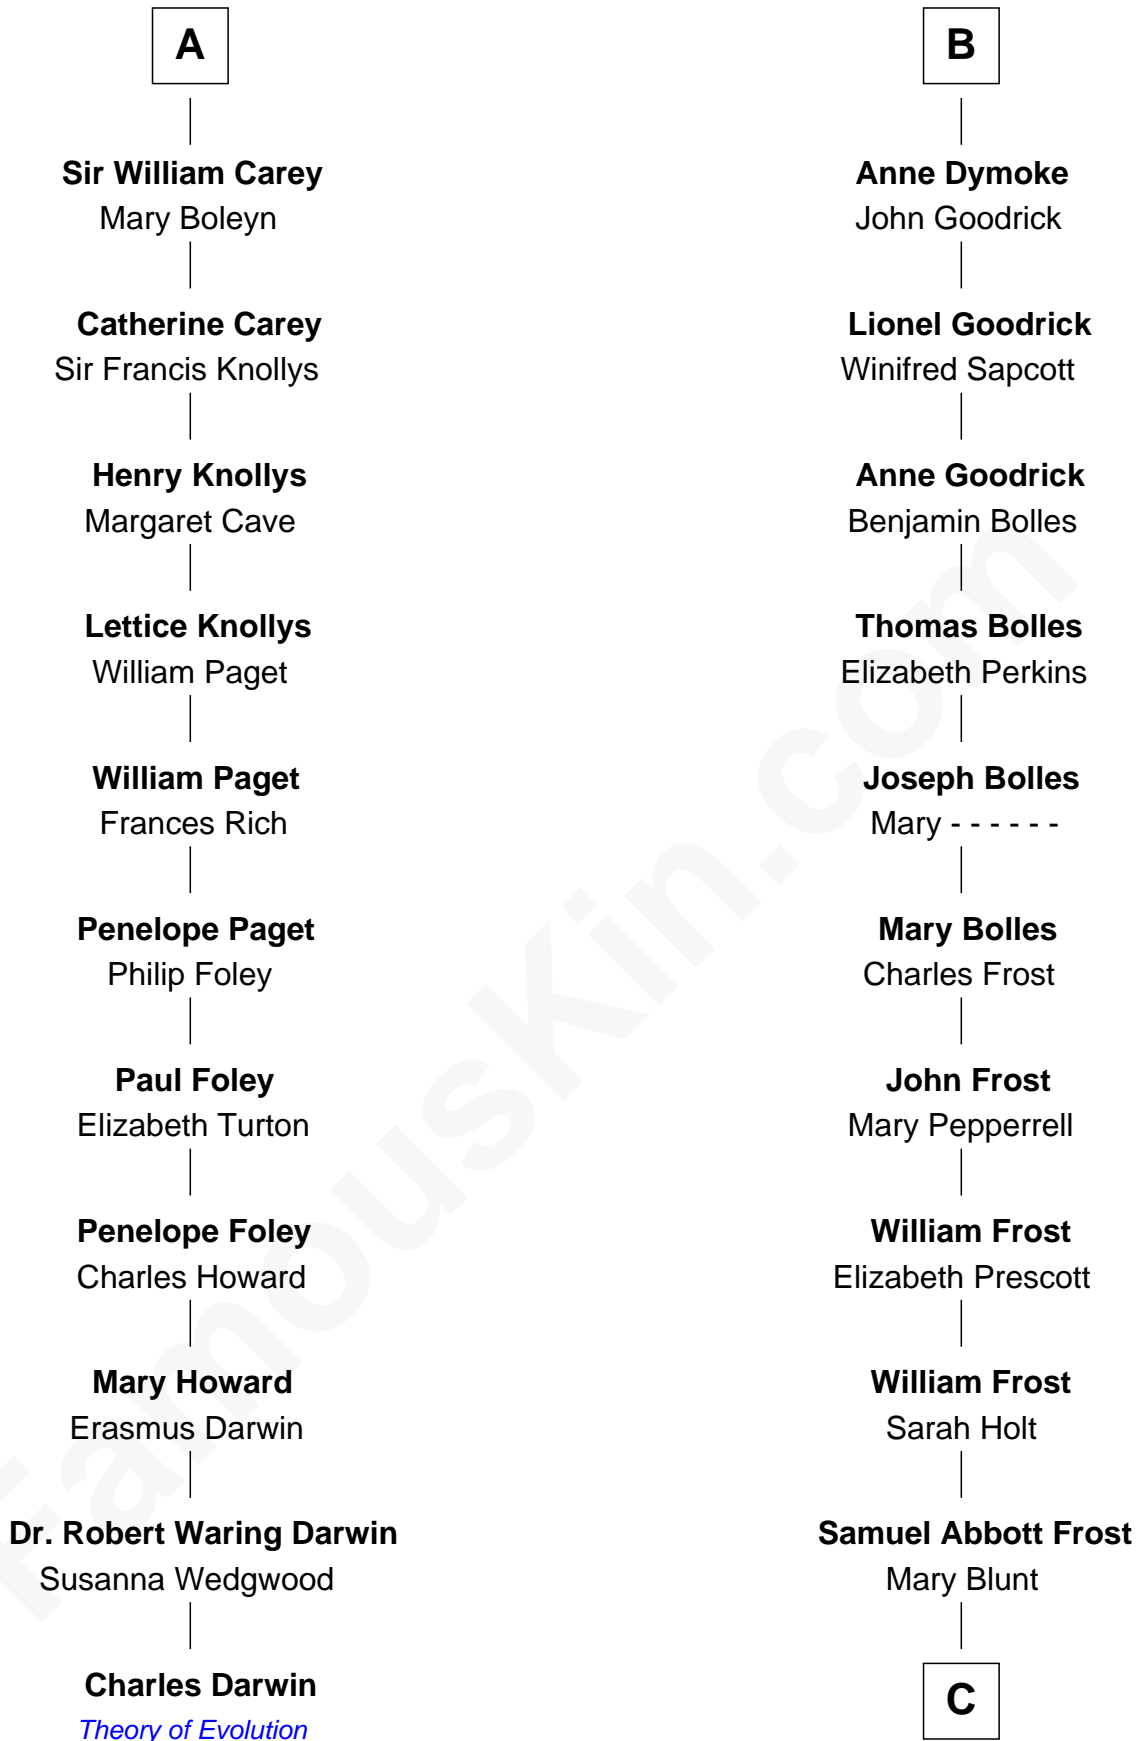

FamousKin.com
Relationship Chart of
Charles Darwin
Theory of Evolution

17th cousin 2 times removed of

Robert Frost
Poet and Playwright

Sir Maurice de Berkeley
 Eve la Zouche

C

William Prescott Frost

Judith Colcord

William Prescott Frost

Isabella Moodie

Robert Frost

Poet and Playwright

FamousKin.com