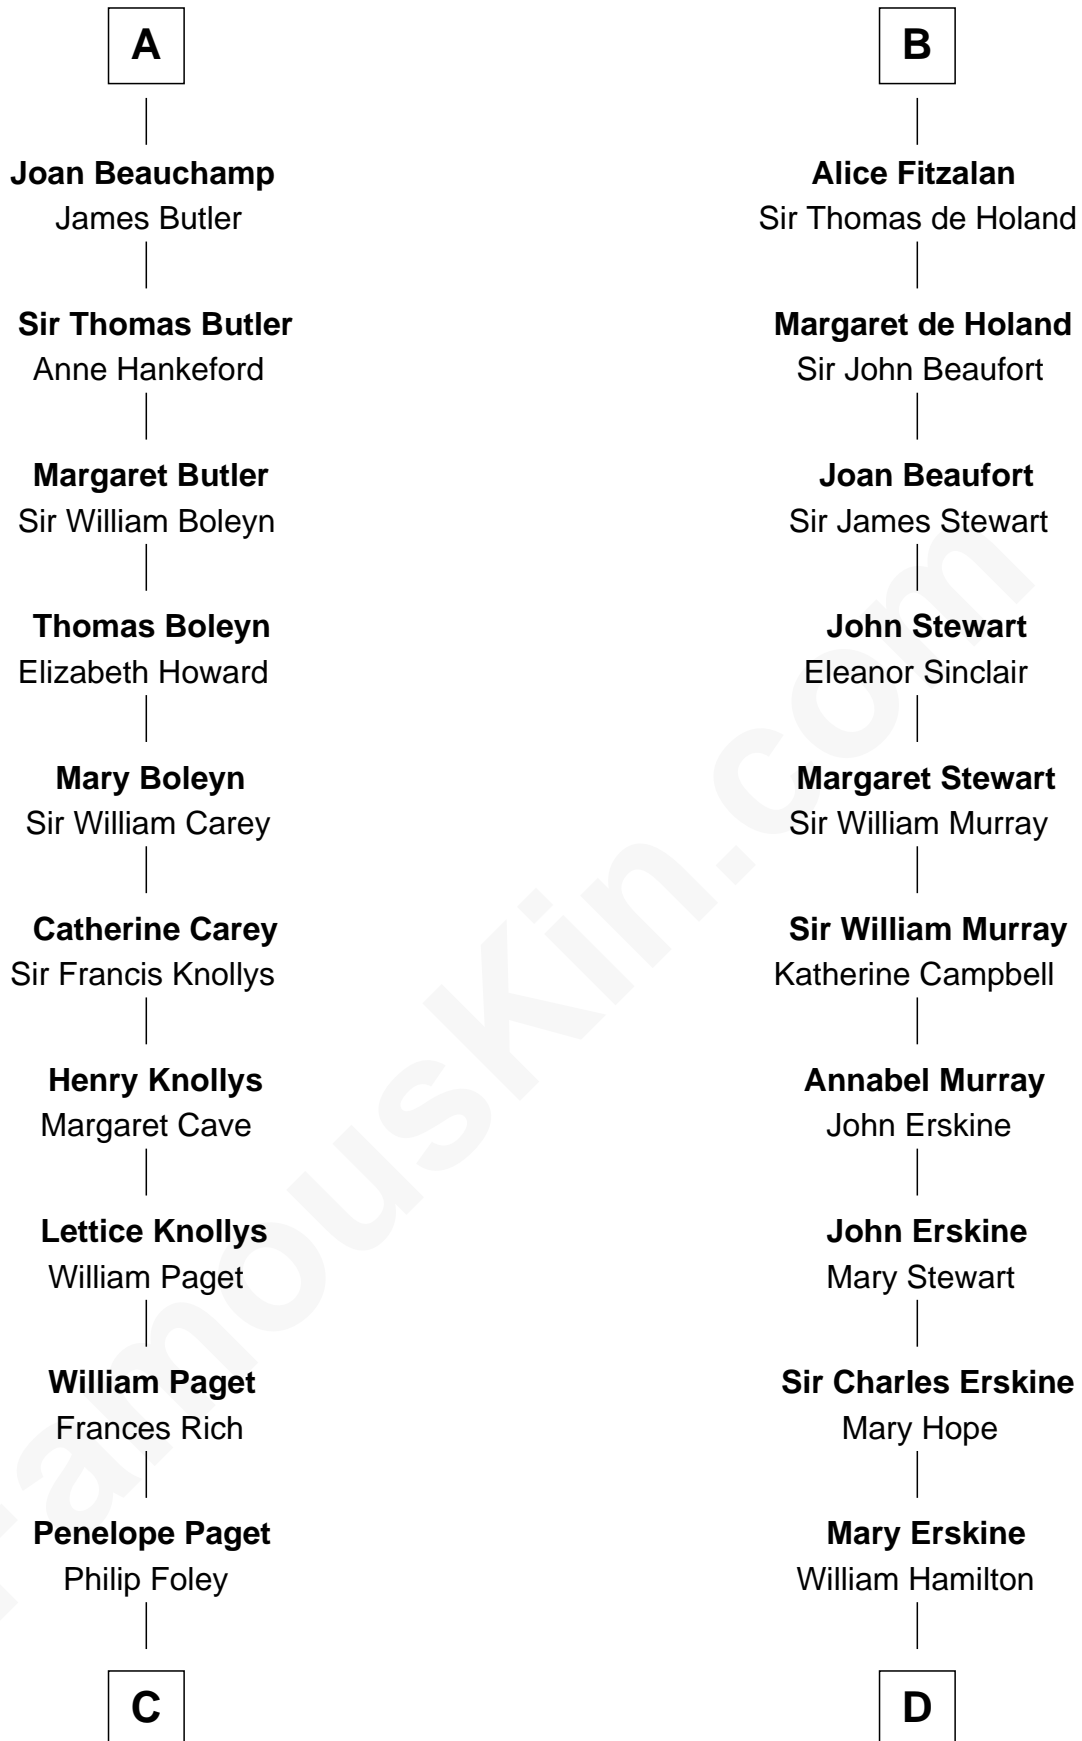

FamousKin.com Relationship Chart of

Charles Darwin

Theory of Evolution

18th cousin 3 times removed of

Major John Pitcairn

British Commander at Battle of Lexington

C

Paul Foley
Elizabeth Turton

Penelope Foley
Charles Howard

Mary Howard
Erasmus Darwin

Dr. Robert Waring Darwin
Susanna Wedgwood

Charles Darwin
Theory of Evolution

D

Katherine Hamilton
Rev. David Pitcairn

Major John Pitcairn
British Commander at Lexington