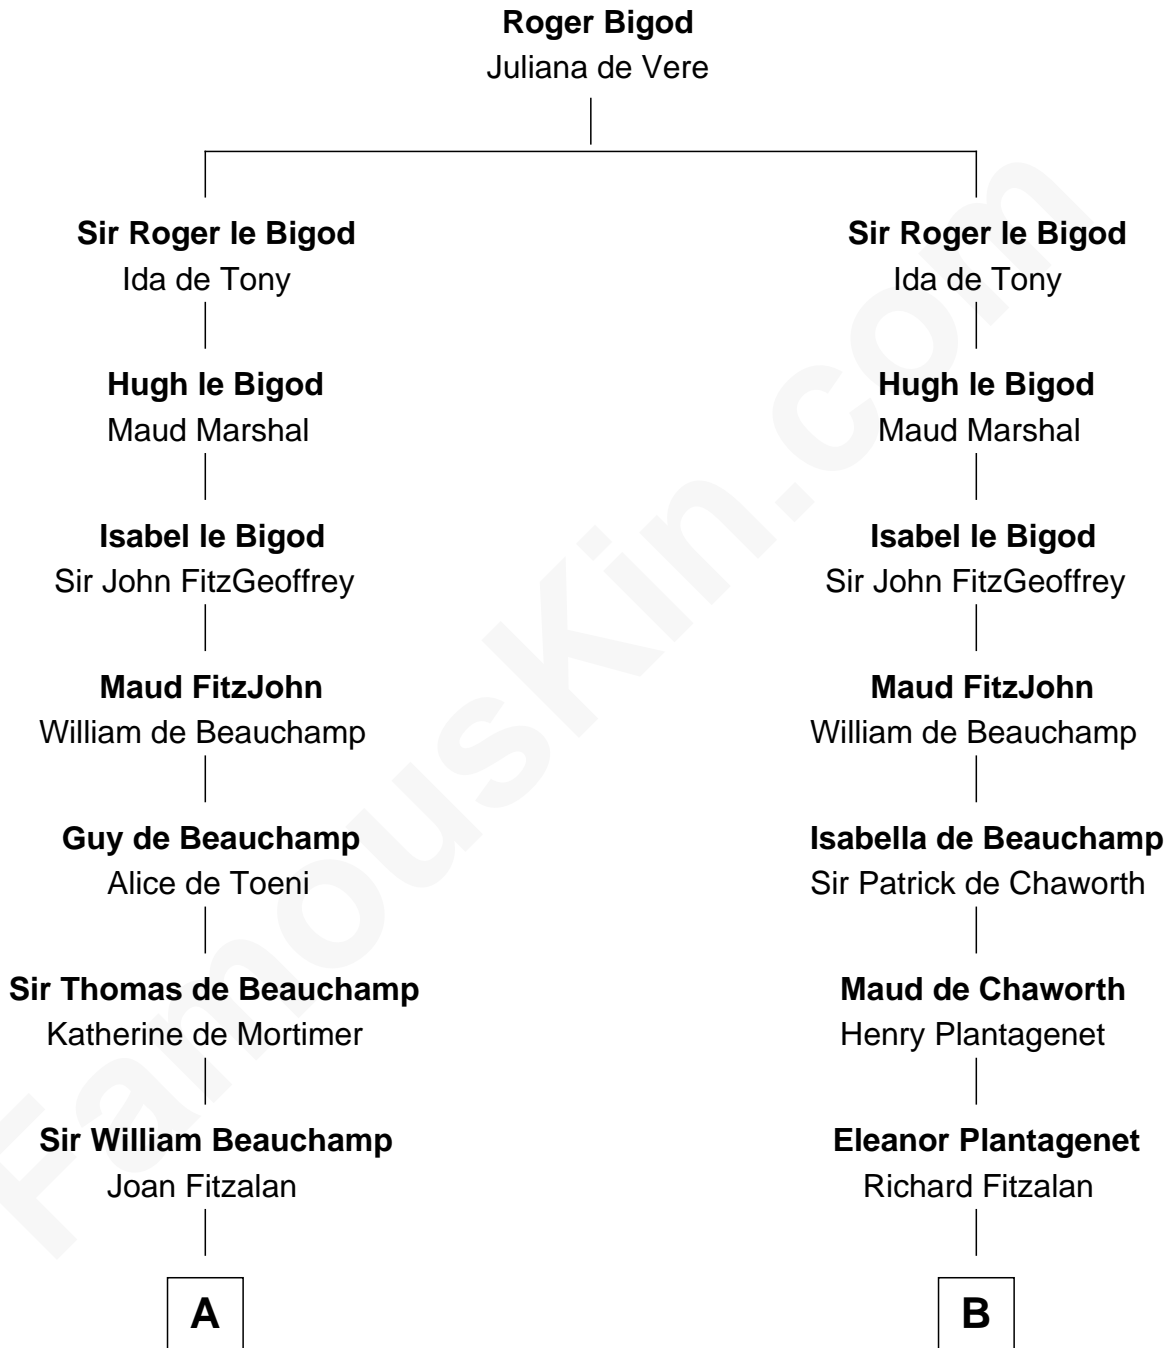

FamousKin.com Relationship Chart of

Charles Darwin

Theory of Evolution

18th cousin 3 times removed of

Major John Pitcairn

British Commander at Battle of Lexington

C

Paul Foley
Elizabeth Turton

Penelope Foley
Charles Howard

Mary Howard
Erasmus Darwin

Dr. Robert Waring Darwin
Susanna Wedgwood

Charles Darwin
Theory of Evolution

D

Katherine Hamilton
Rev. David Pitcairn

Major John Pitcairn
British Commander at Lexington