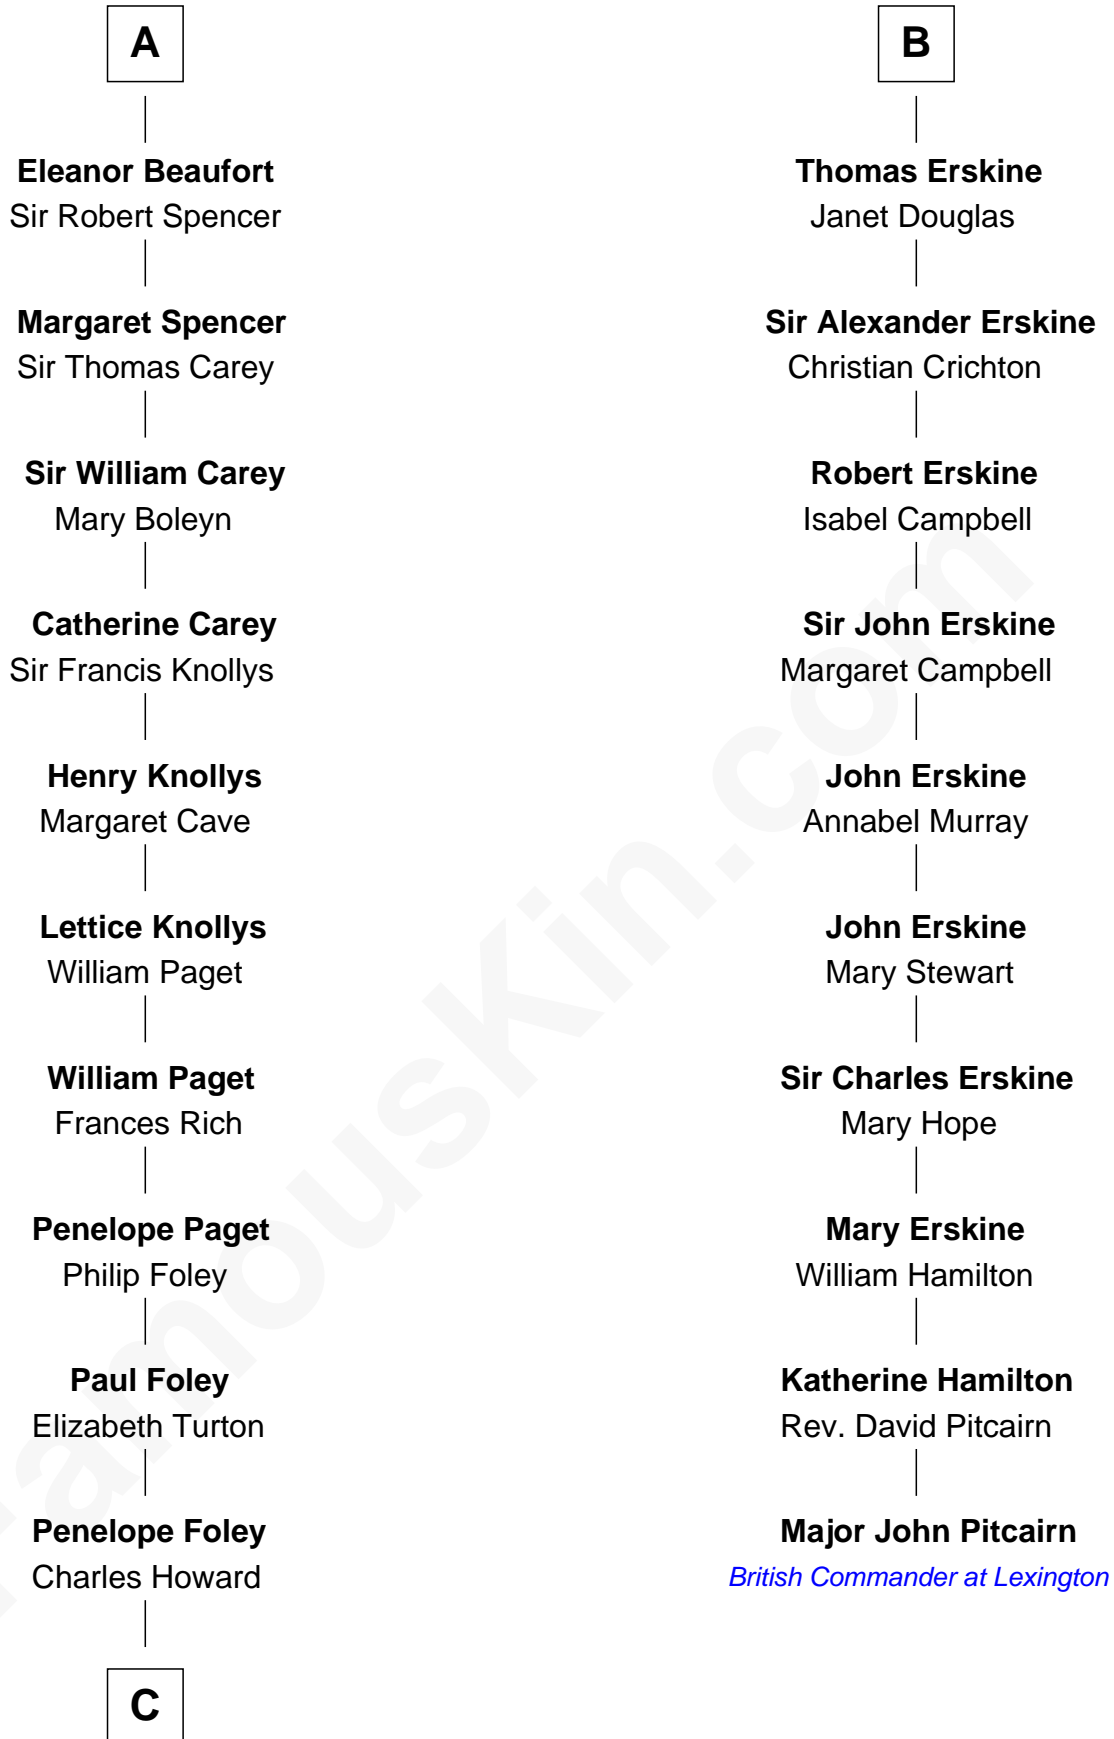

FamousKin.com Relationship Chart of

Charles Darwin

Theory of Evolution

16th cousin 3 times removed of

Major John Pitcairn

British Commander at Battle of Lexington

FamousKin.com