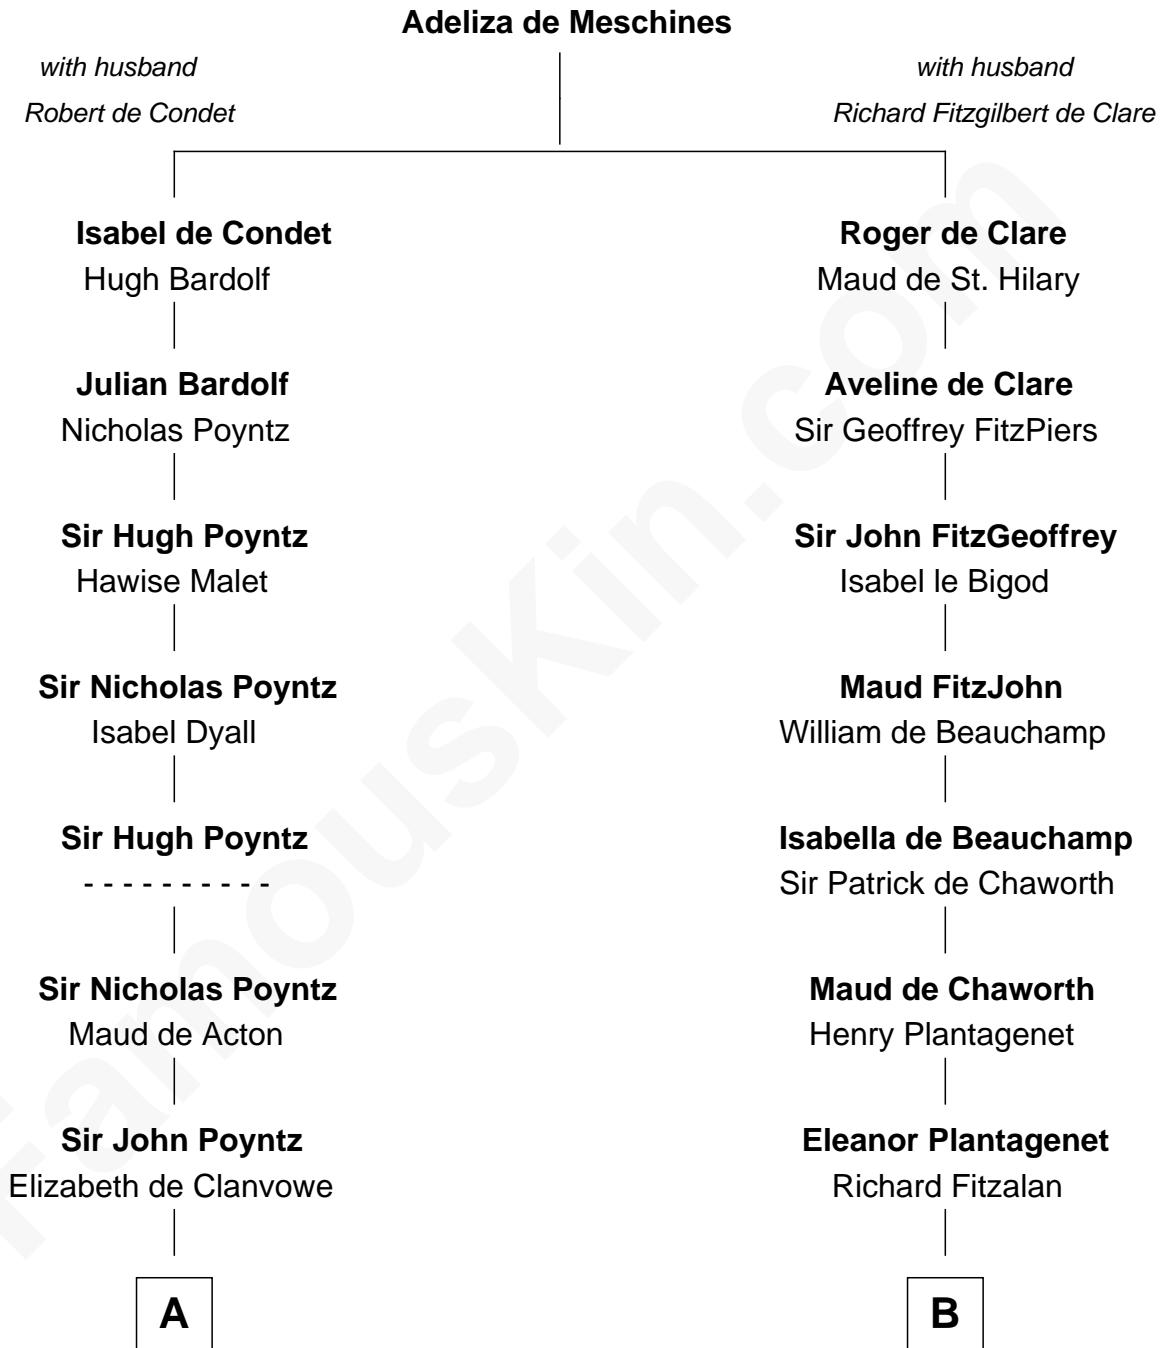

FamousKin.com

Relationship Chart of

Charles Darwin

Theory of Evolution

18th cousin 3 times removed of

Major John Pitcairn
British Commander at Battle of Lexington

FamousKin.com