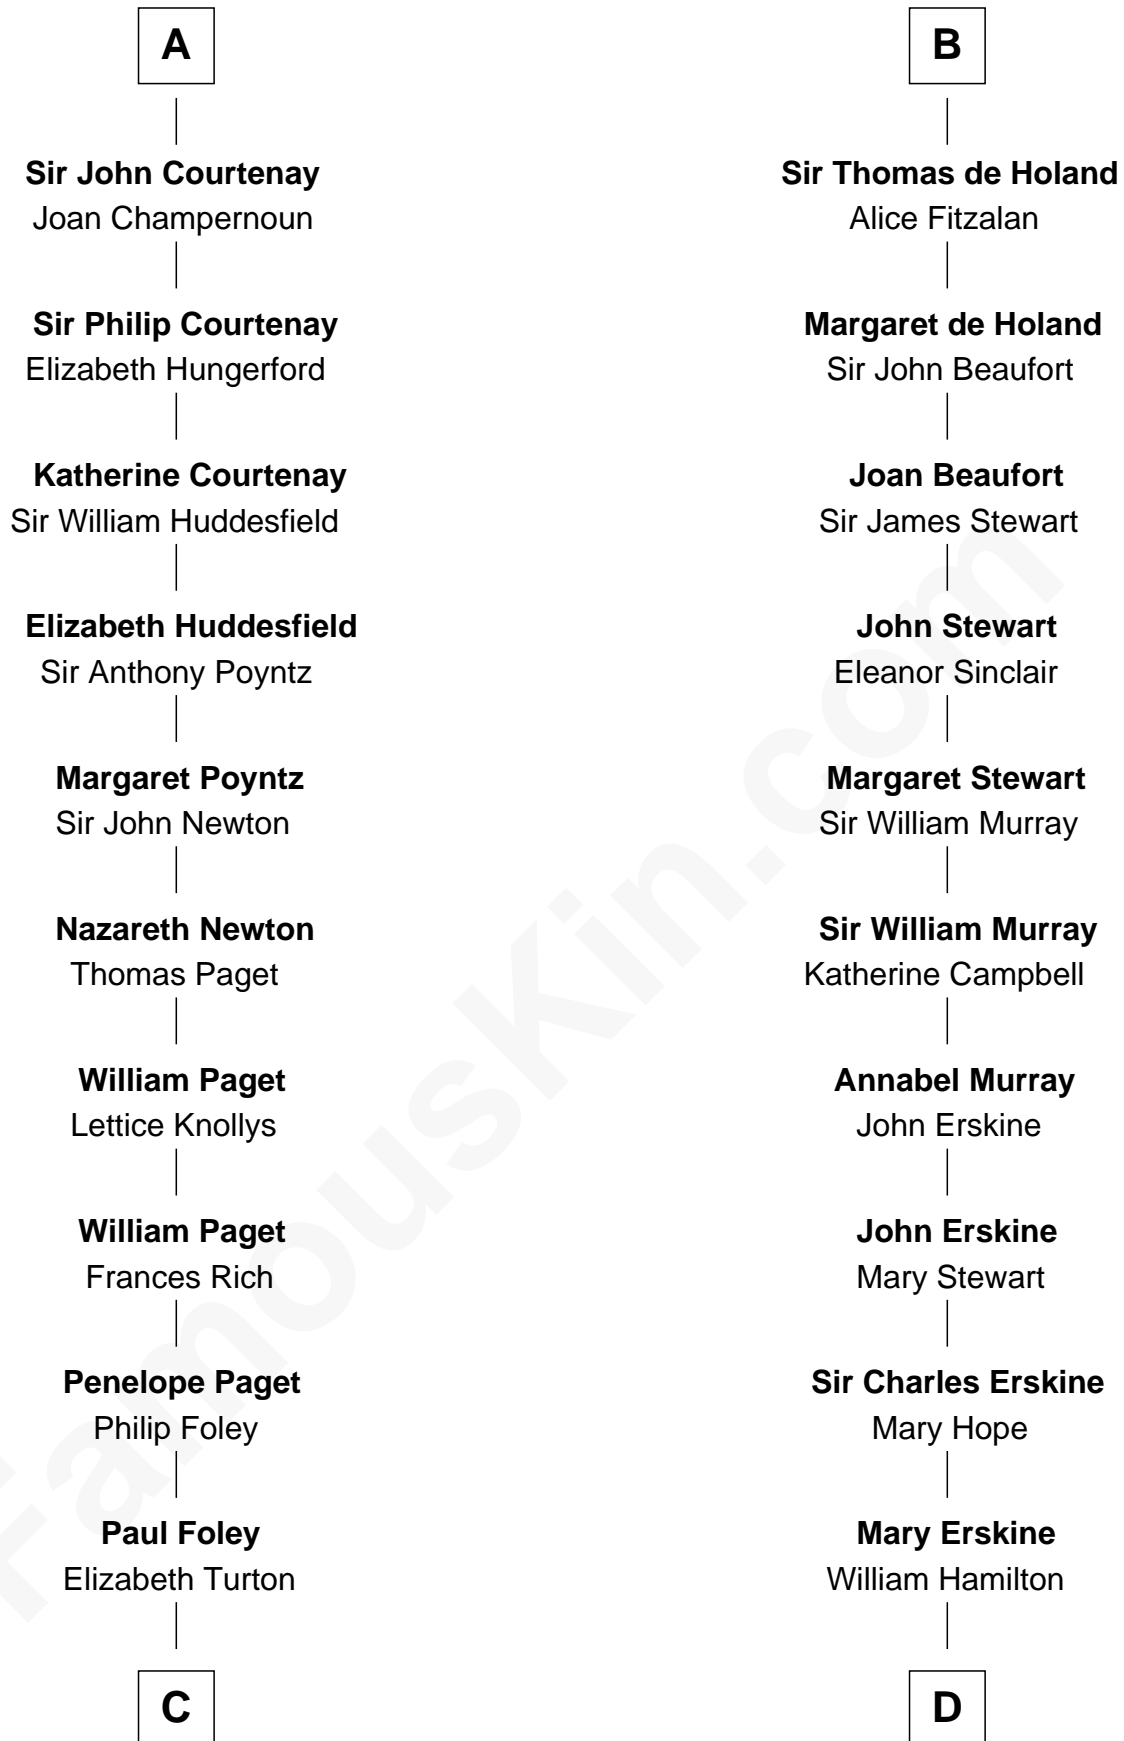

FamousKin.com Relationship Chart of

Charles Darwin

Theory of Evolution

18th cousin 2 times removed of

Major John Pitcairn

British Commander at Battle of Lexington

FamousKin.com