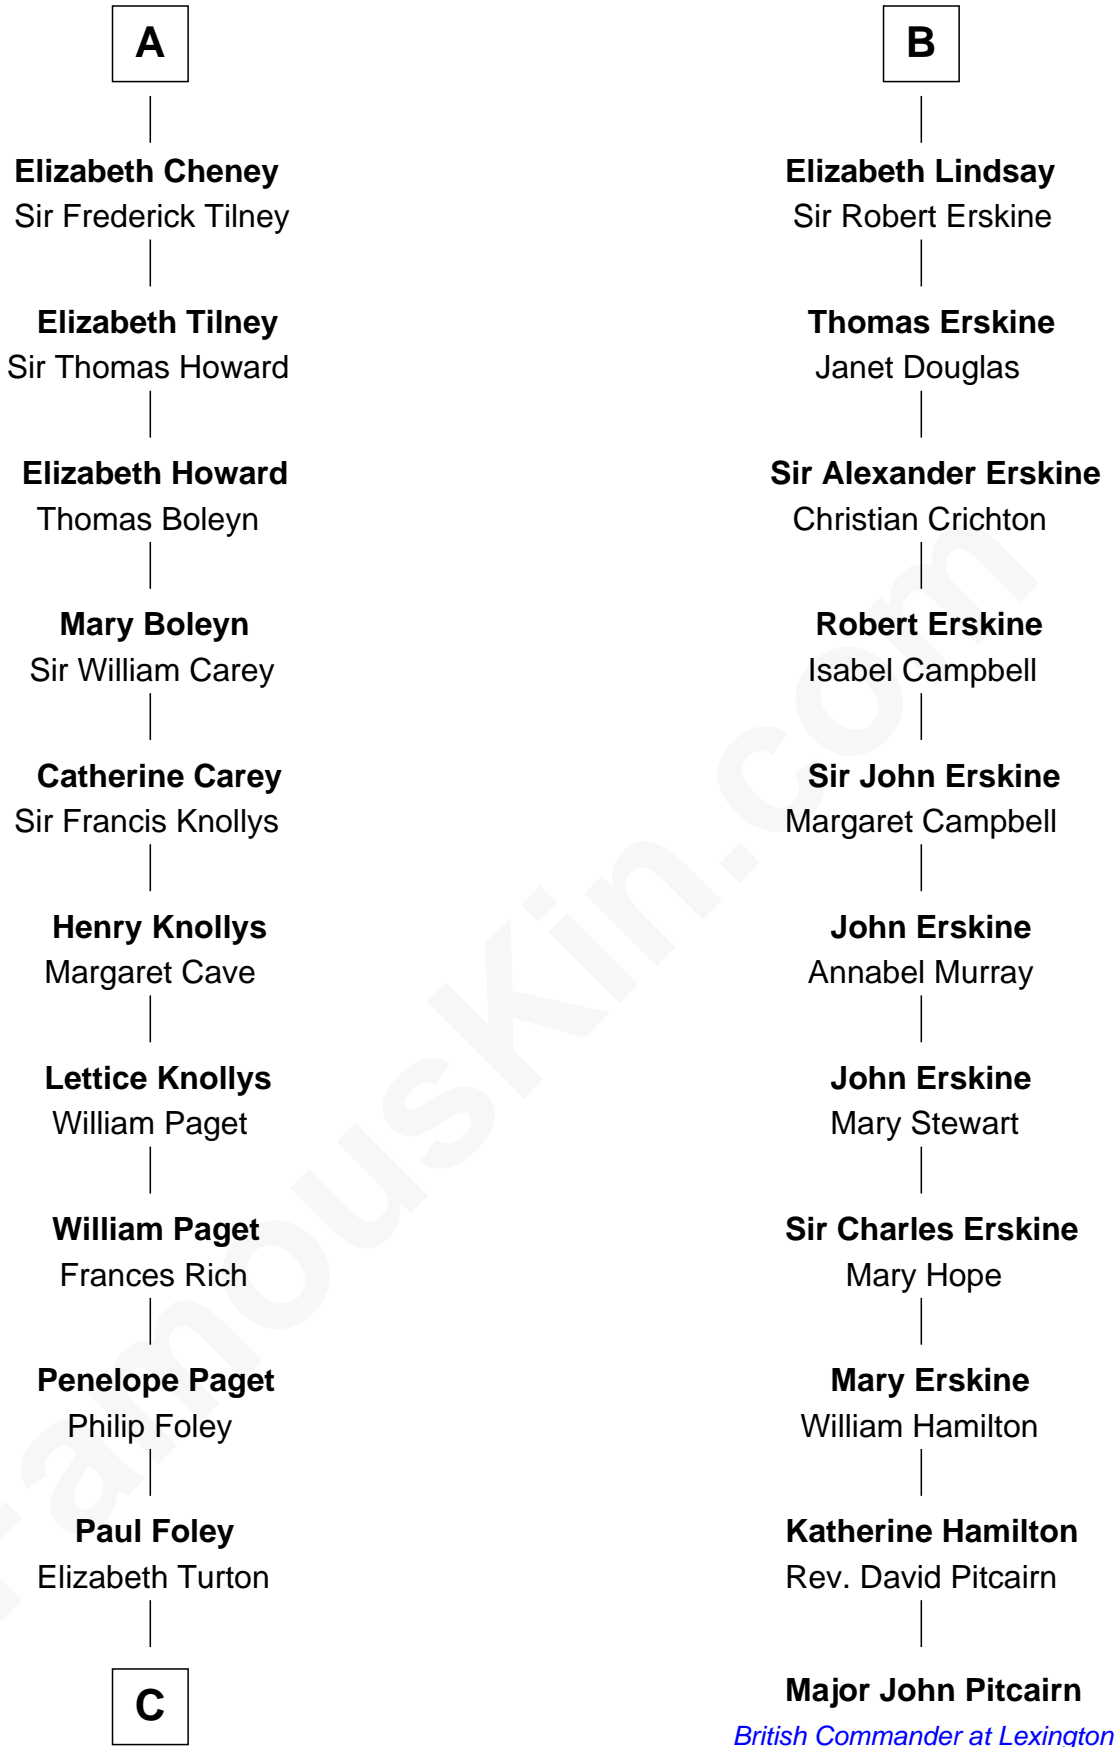

# FamousKin.com Relationship Chart of

**Charles Darwin**

*Theory of Evolution*

17th cousin 3 times removed of

**Major John Pitcairn**

*British Commander at Battle of Lexington*

**David of Huntingdon**

Maud of Chester

**C**

—  
**Penelope Foley**  
Charles Howard

—  
**Mary Howard**  
Erasmus Darwin

—  
**Dr. Robert Waring Darwin**  
Susanna Wedgwood

—  
**Charles Darwin**  
*Theory of Evolution*

FamousKin.com