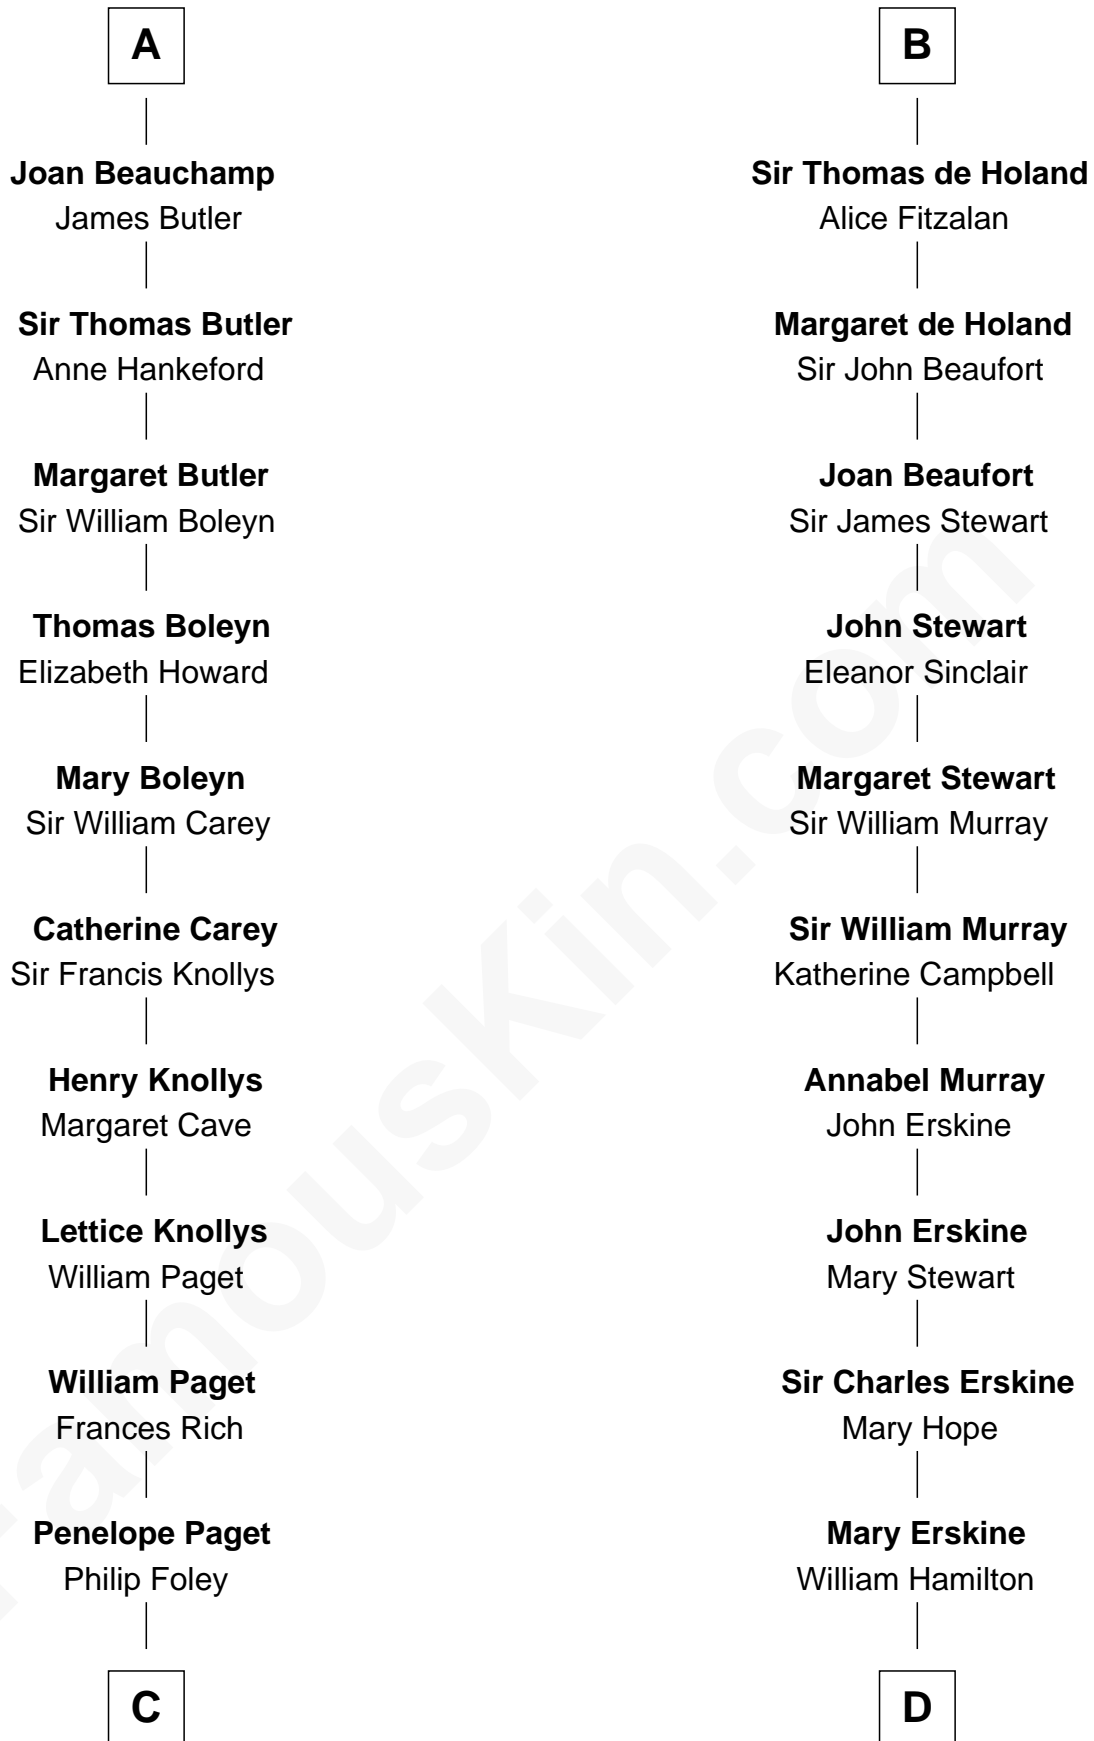

# FamousKin.com Relationship Chart of

**Charles Darwin**

*Theory of Evolution*

18th cousin 3 times removed of

**Major John Pitcairn**

*British Commander at Battle of Lexington*

**Sir Ralph de Tony**

Margaret Beaumont

**C**

**Paul Foley**  
Elizabeth Turton

**Penelope Foley**  
Charles Howard

**Mary Howard**  
Erasmus Darwin

**Dr. Robert Waring Darwin**  
Susanna Wedgwood

**Charles Darwin**  
*Theory of Evolution*

**D**

**Katherine Hamilton**  
Rev. David Pitcairn

**Major John Pitcairn**  
*British Commander at Lexington*

FamousKin.com