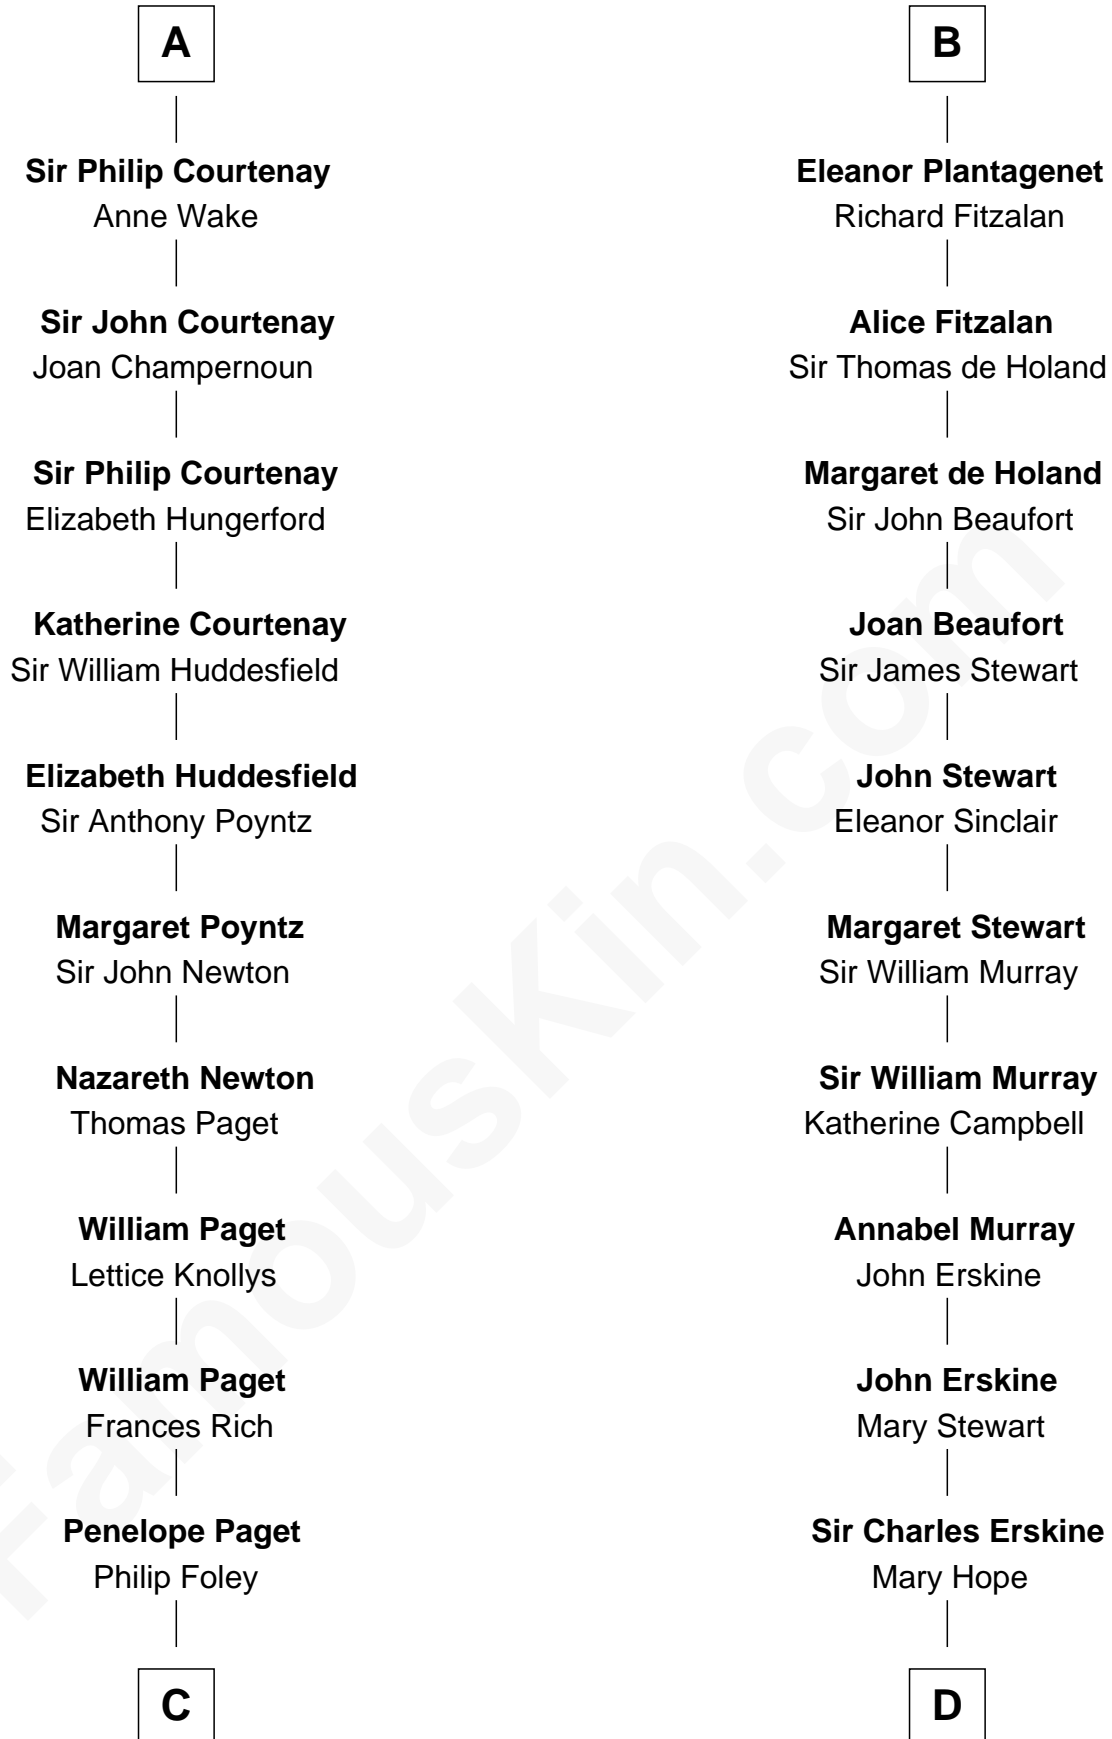

# FamousKin.com Relationship Chart of

**Charles Darwin**

*Theory of Evolution*

19th cousin 2 times removed of

**Major John Pitcairn**

*British Commander at Battle of Lexington*

**C**

**Paul Foley**  
Elizabeth Turton

**Penelope Foley**  
Charles Howard

**Mary Howard**  
Erasmus Darwin

**Dr. Robert Waring Darwin**  
Susanna Wedgwood

**Charles Darwin**  
*Theory of Evolution*

**D**

**Mary Erskine**  
William Hamilton

**Katherine Hamilton**  
Rev. David Pitcairn

**Major John Pitcairn**  
*British Commander at Lexington*

FamousKin.com