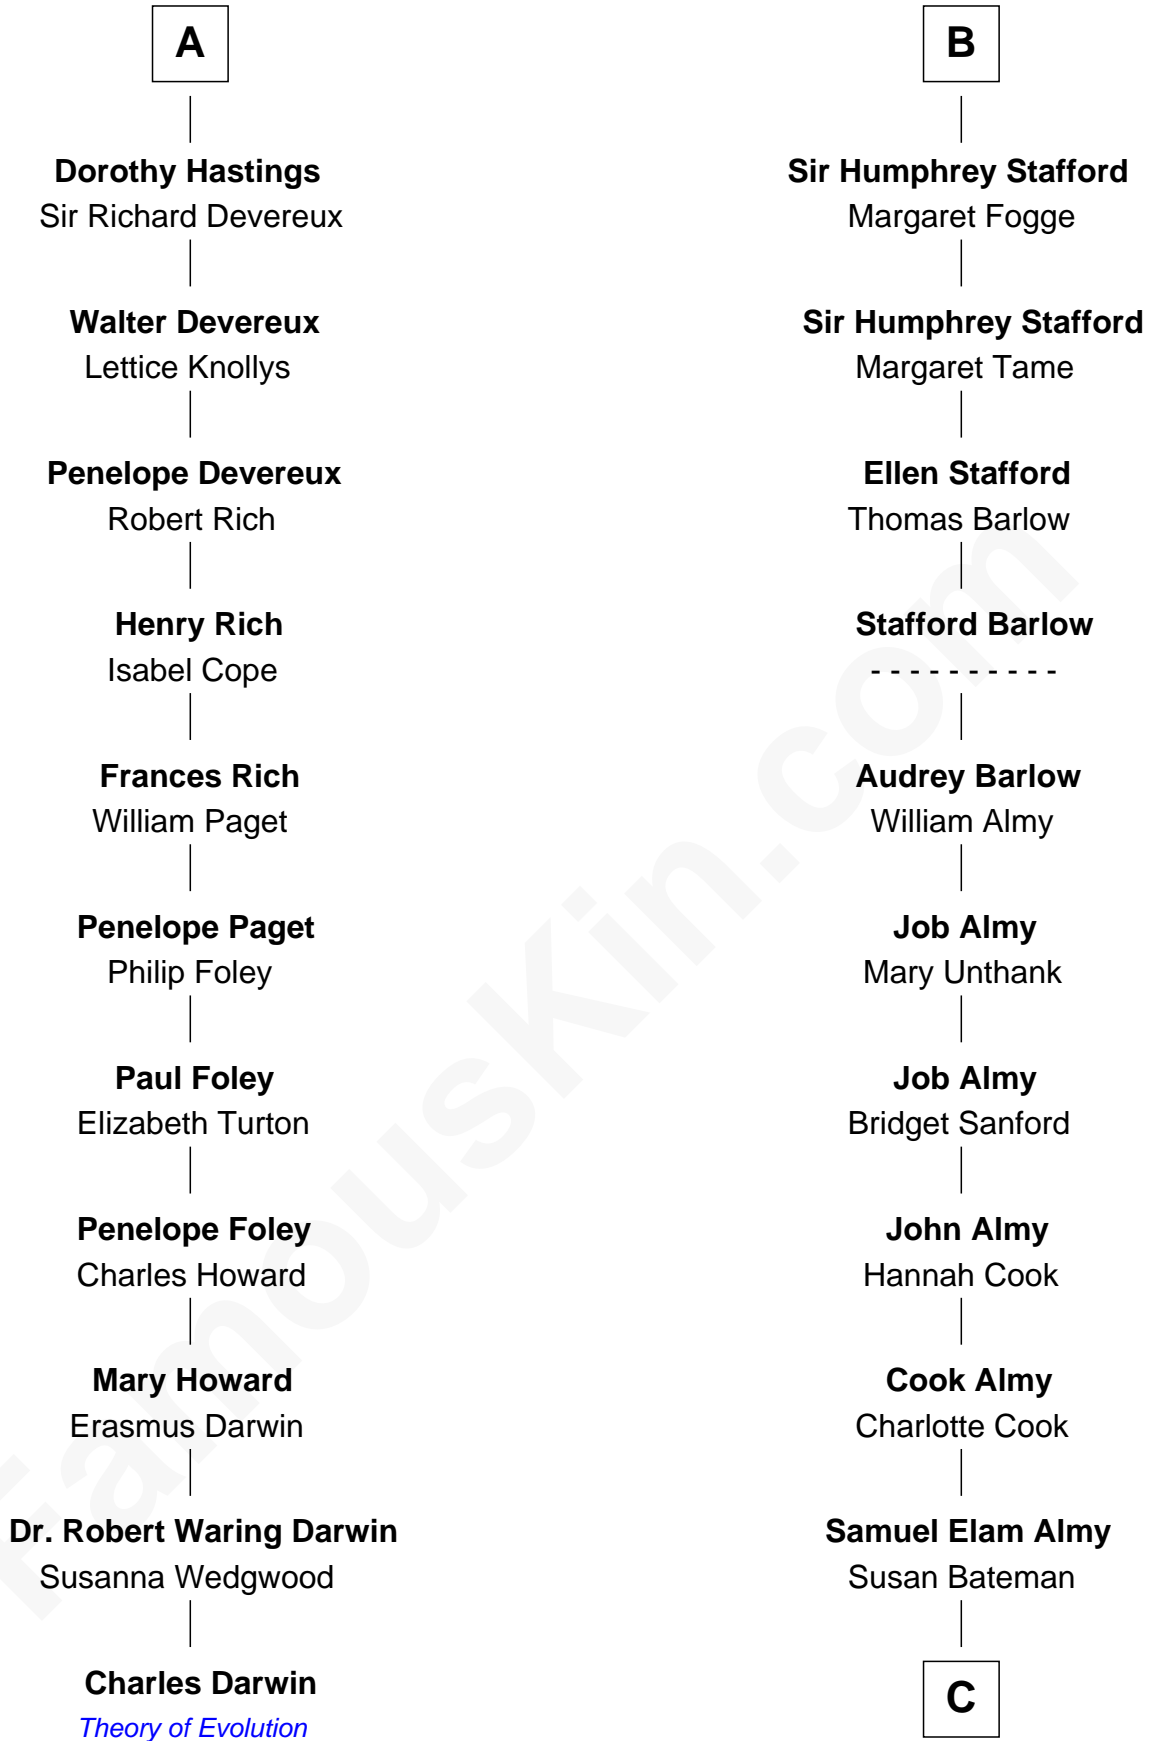

FamousKin.com Relationship Chart of

Charles Darwin

Theory of Evolution

17th cousin 3 times removed of

Marilyn Monroe

Actress, Model, and Singer

John de Botetourte

Maud FitzThomas

Sir William Hastings

Katherine Neville

Sir Edward Hastings

Mary Hungerford

Sir George Hastings

Anne Stafford

A

Ada de Botetourte

Elizabeth Burdet

Sir Humphrey Stafford

Eleanor Aylesbury

Humphrey Stafford

Katherine Fray

B

C

—
Susan Bateman Almy
Charles Adams Gifford

—
Frederick Almy Gifford
Elizabeth Easton Tennant

—
Charles Stanley Gifford
Gladys Pearl Monroe

—
Marilyn Monroe
Actress, Model, and Singer

FamousKin.com