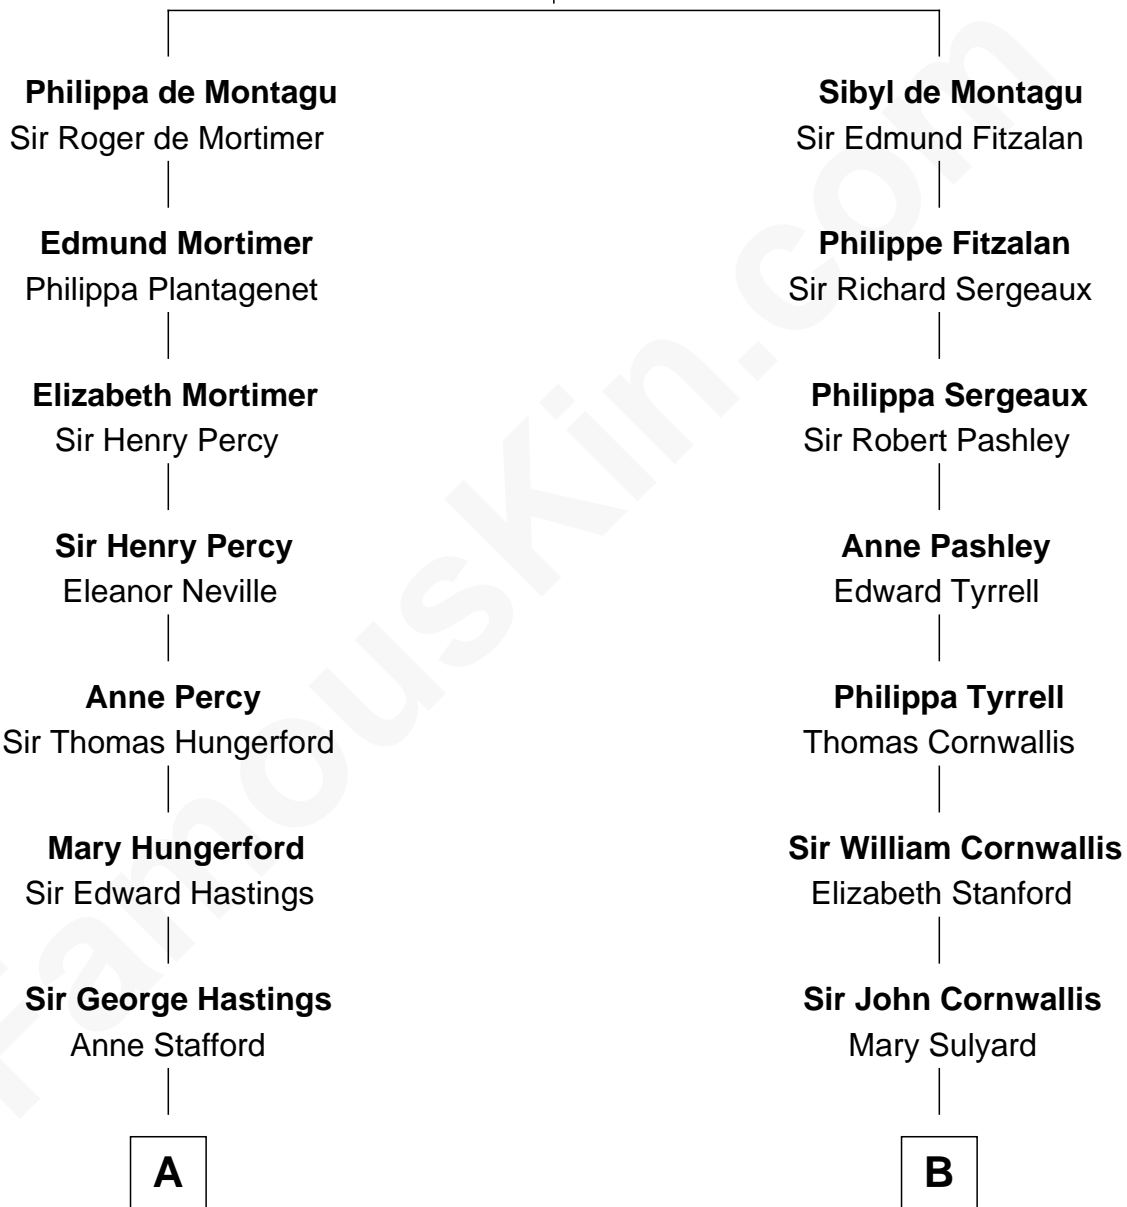

FamousKin.com Relationship Chart of

Charles Darwin

Theory of Evolution

17th cousin 3 times removed of

Marilyn Monroe

Actress, Model, and Singer

William de Montagu
Katherine de Grandison

C

—
Elizabeth Cutting Easton

William Congdon Tennant

—
Elizabeth Easton Tennant

Frederick Almy Gifford

—
Charles Stanley Gifford

Gladys Pearl Monroe

—
Marilyn Monroe

Actress, Model, and Singer