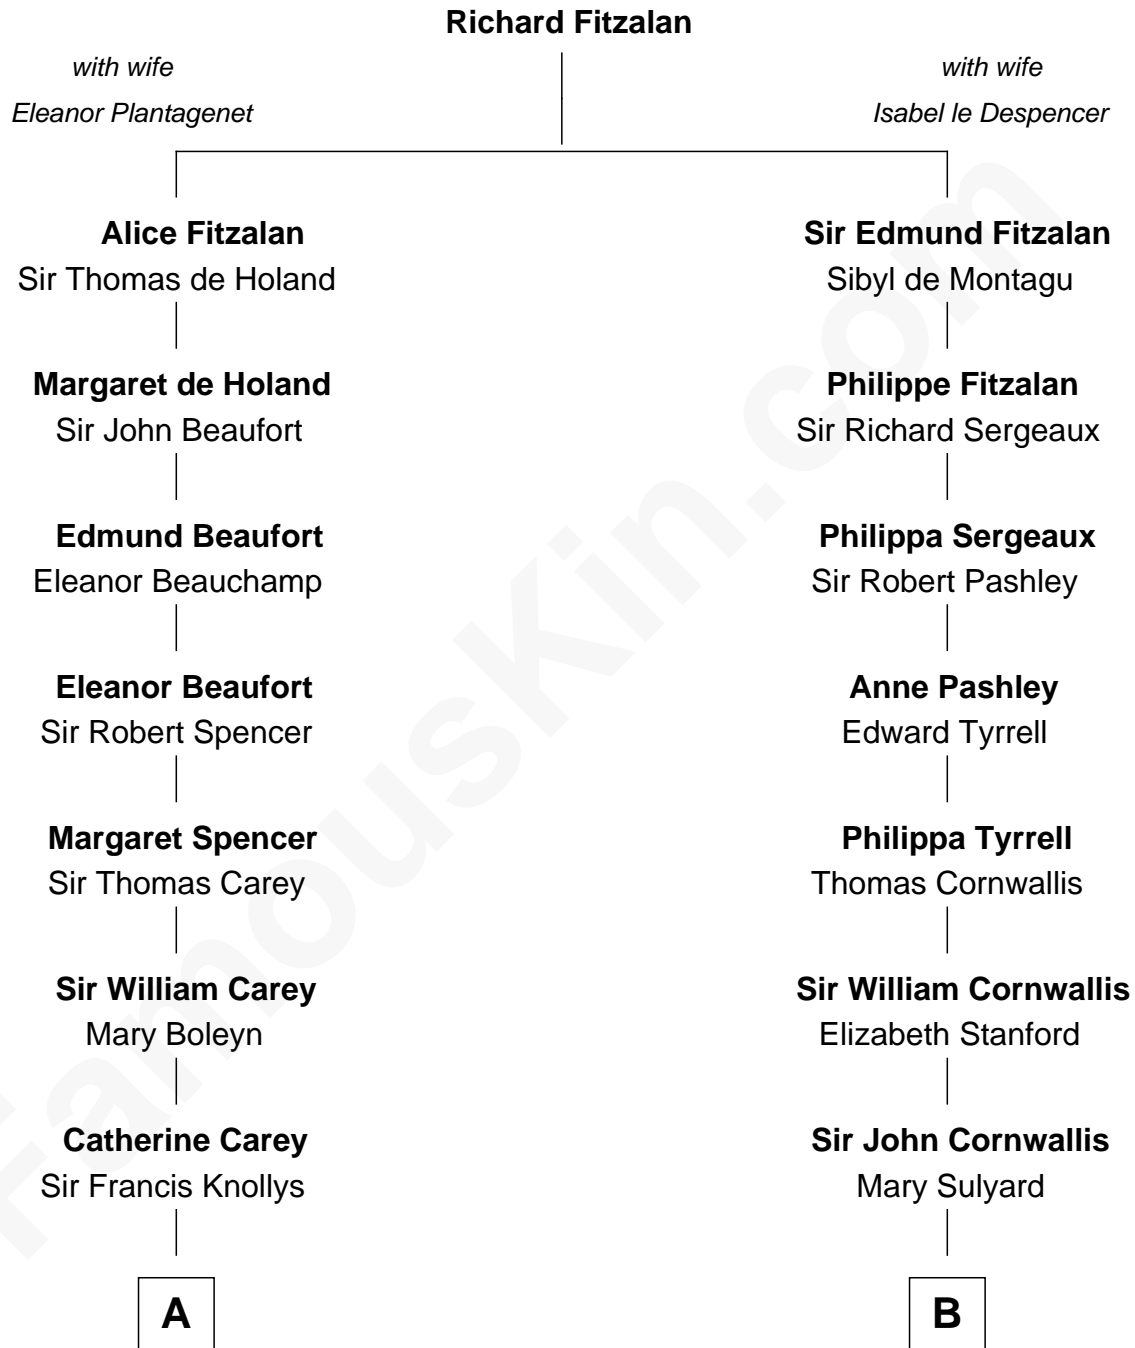

FamousKin.com Relationship Chart of

Charles Darwin

Theory of Evolution

15th cousin 5 times removed of

Marilyn Monroe

Actress, Model, and Singer

C

—
Elizabeth Cutting Easton

William Congdon Tennant

—
Elizabeth Easton Tennant

Frederick Almy Gifford

—
Charles Stanley Gifford

Gladys Pearl Monroe

—
Marilyn Monroe

Actress, Model, and Singer

FamousKin.com