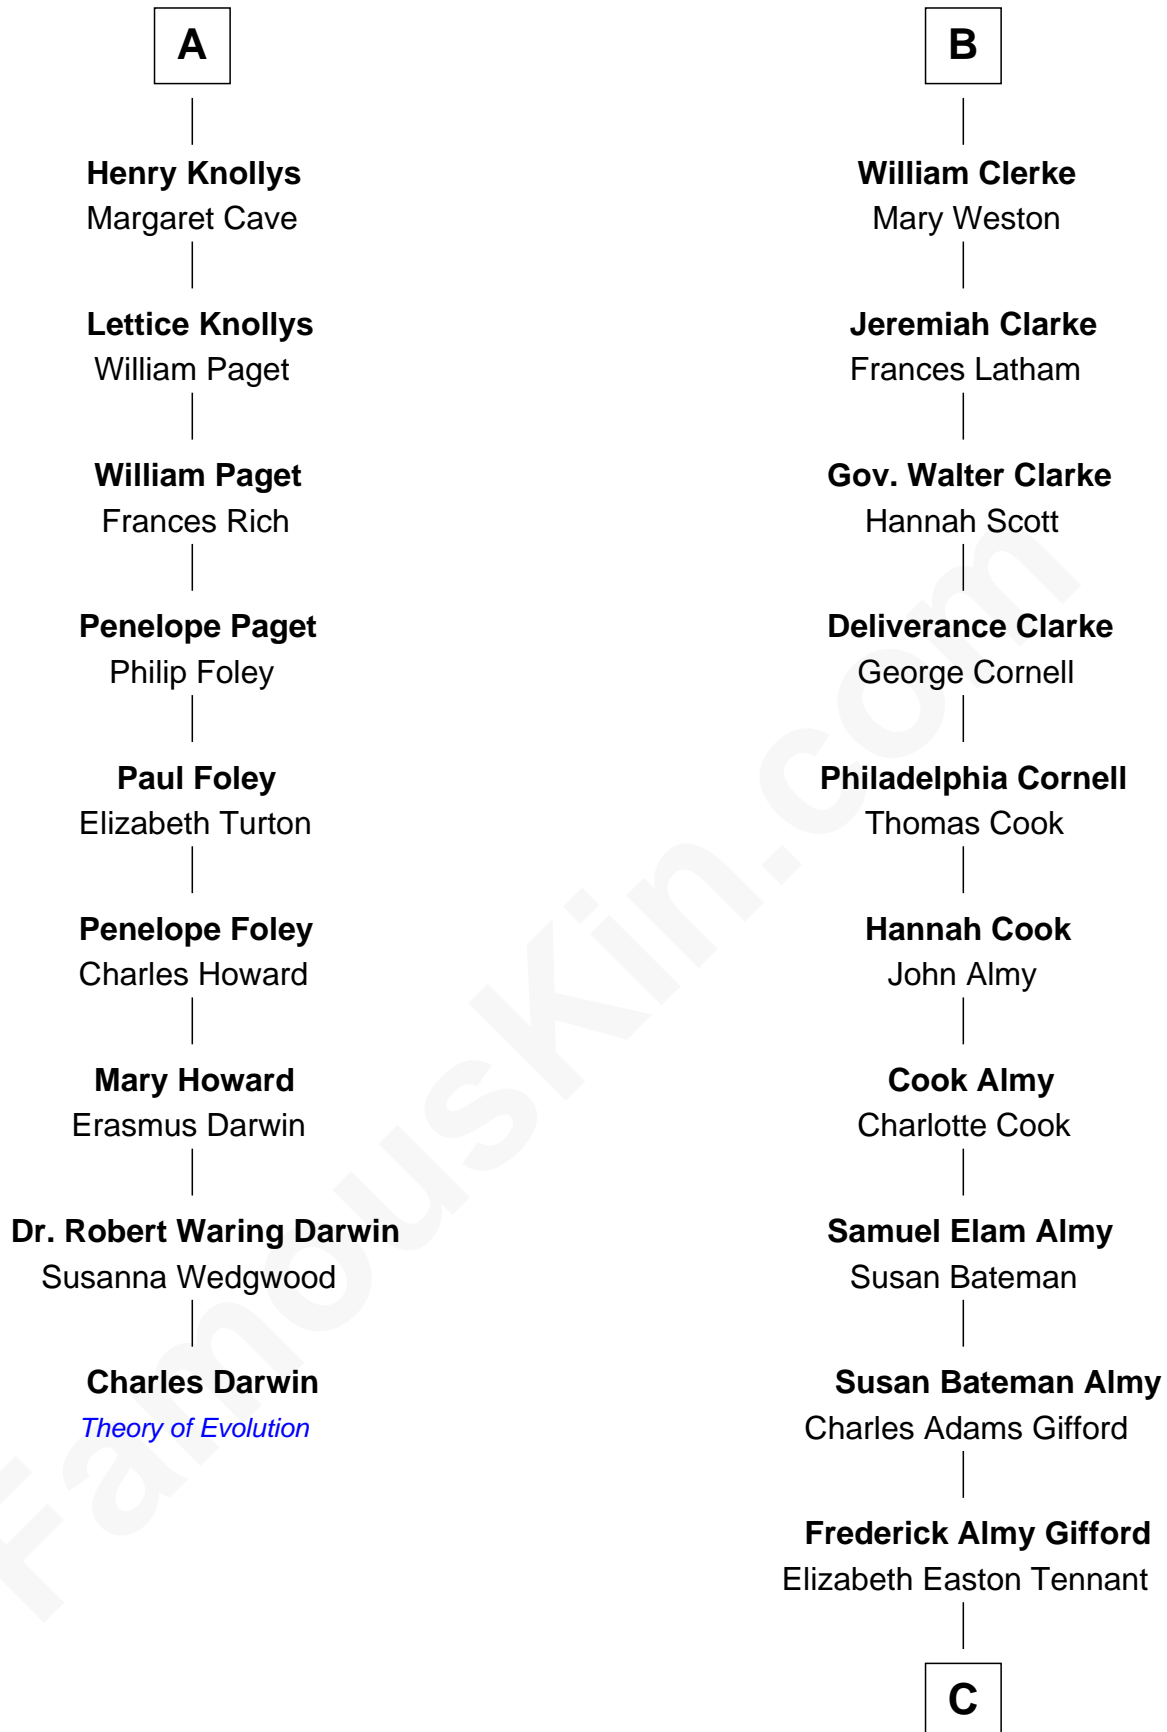

FamousKin.com Relationship Chart of

Charles Darwin

Theory of Evolution

15th cousin 3 times removed of

Marilyn Monroe

Actress, Model, and Singer

John de Welles

Maud de Roos

C

Charles Stanley Gifford

Gladys Pearl Monroe

Marilyn Monroe

Actress, Model, and Singer

FamousKin.com