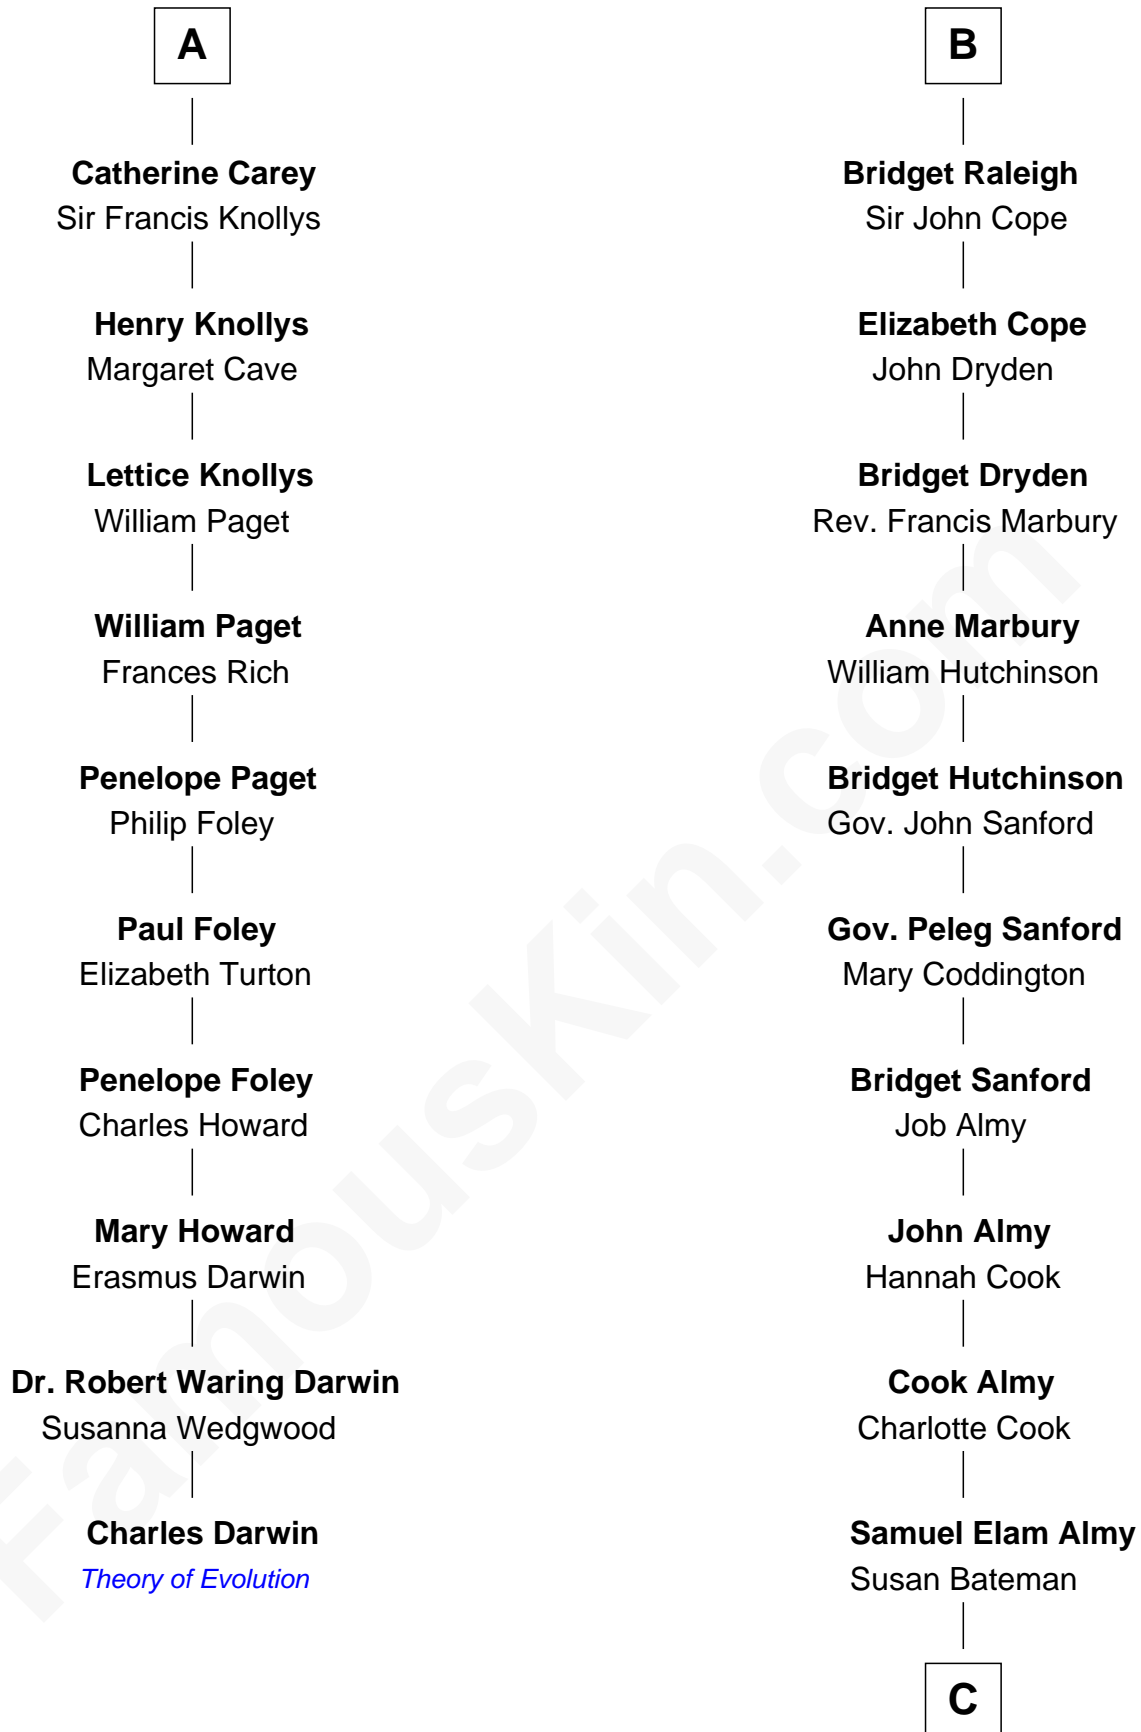

FamousKin.com

Relationship Chart of

Charles Darwin

Theory of Evolution

16th cousin 4 times removed of

Marilyn Monroe

Actress, Model, and Singer

Sir James le Boteler

Anne Hankeford

Margaret Butler

Sir William Boleyn

Thomas Boleyn

Elizabeth Howard

Mary Boleyn

Sir William Carey

A

Elizabeth Greene

William Raleigh

Sir Edward Raleigh

Margaret Verney

Sir Edward Raleigh

Anne Chamberlayne

B

C

—
Susan Bateman Almy

Charles Adams Gifford

—
Frederick Almy Gifford

Elizabeth Easton Tennant

—
Charles Stanley Gifford

Gladys Pearl Monroe

—
Marilyn Monroe

Actress, Model, and Singer