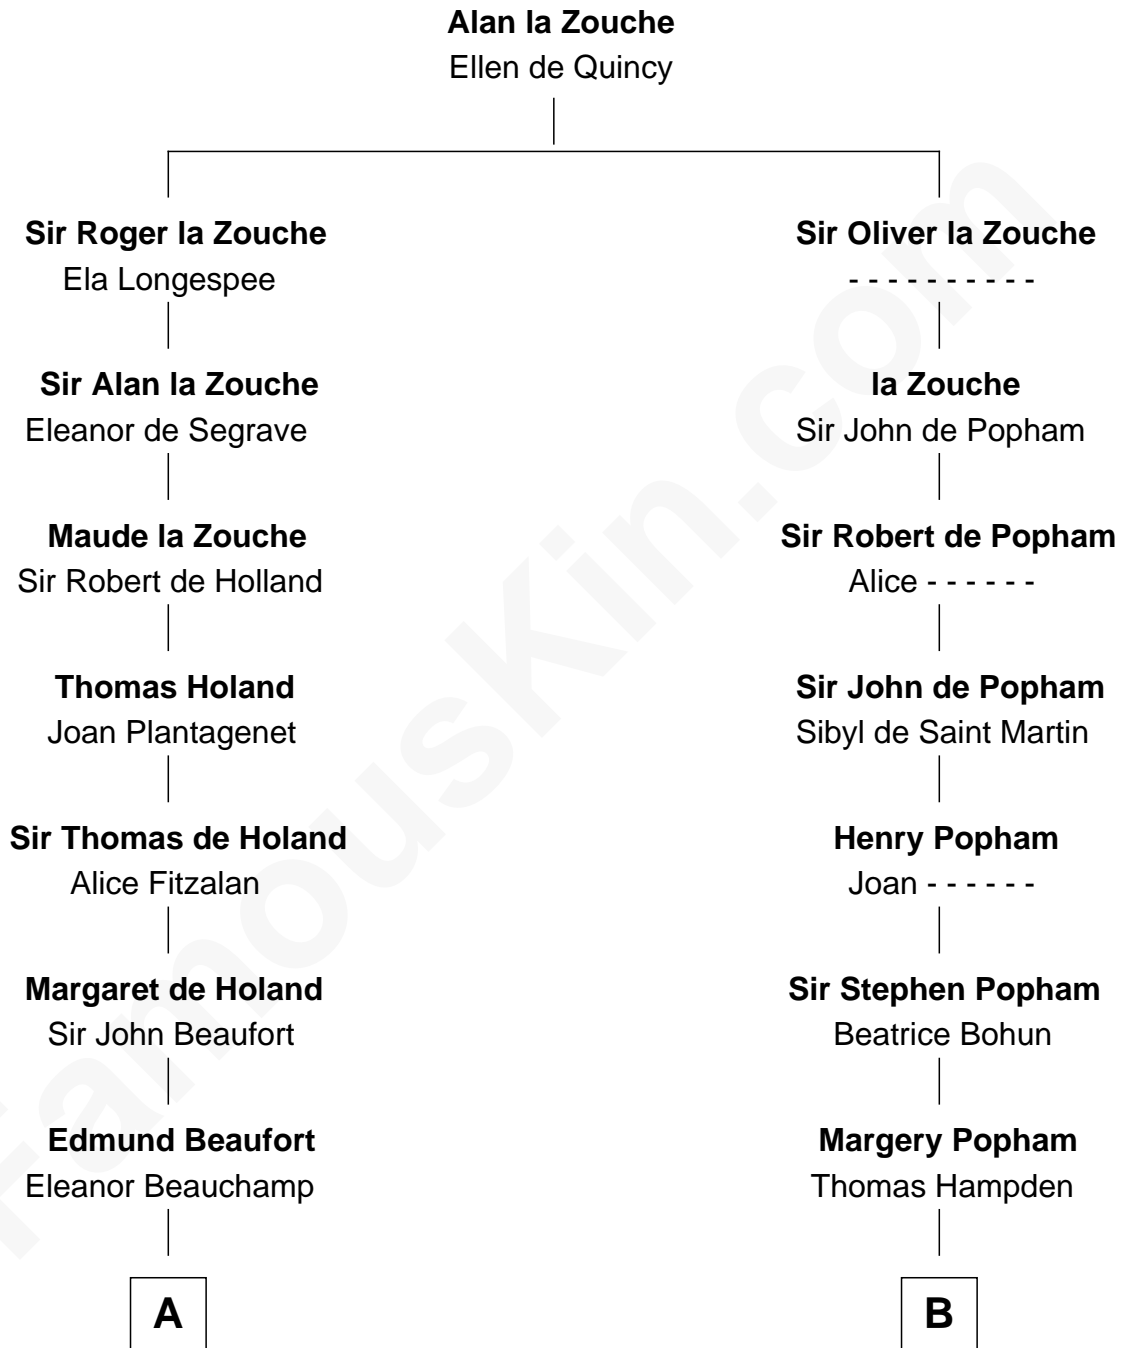

# FamousKin.com Relationship Chart of

**Charles Darwin**

*Theory of Evolution*

12th cousin 7 times removed of

**Edmund Waller**

*English Poet and Politician*

FamousKin.com