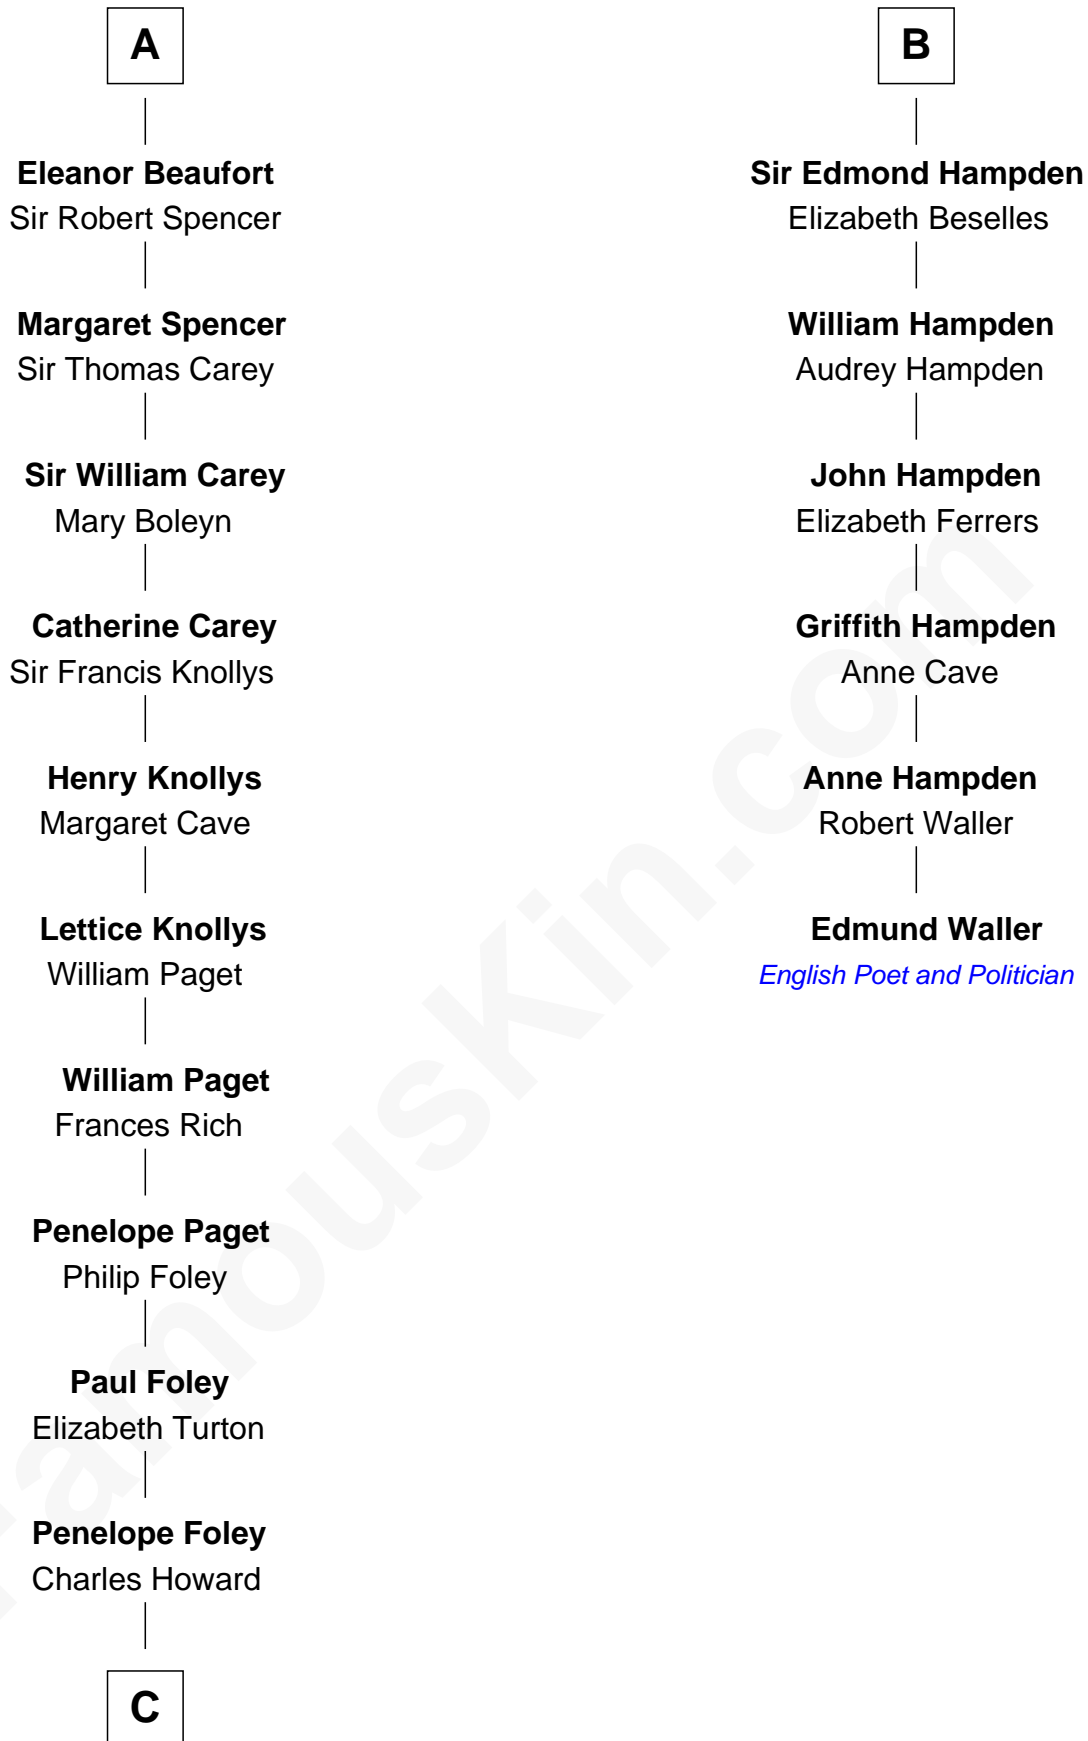

# FamousKin.com Relationship Chart of

**Charles Darwin**

*Theory of Evolution*

12th cousin 7 times removed of

**Edmund Waller**

*English Poet and Politician*

FamousKin.com