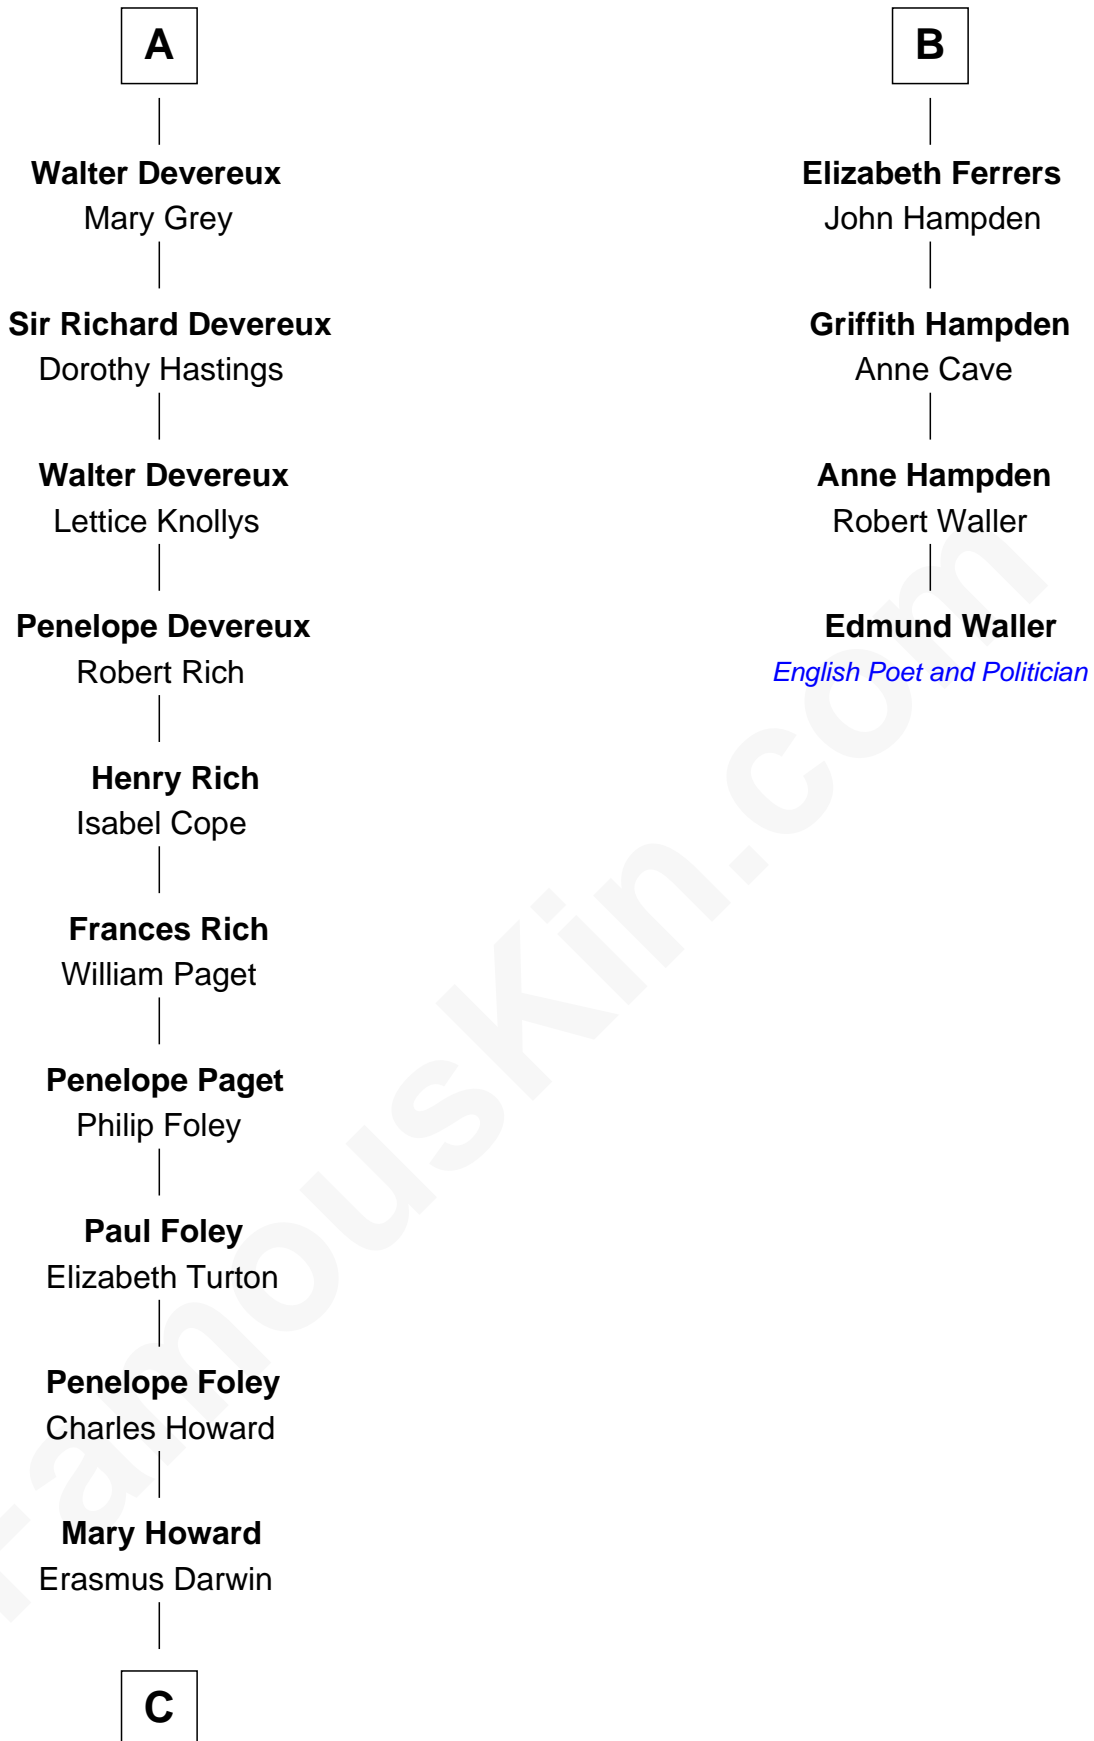

# FamousKin.com Relationship Chart of

**Charles Darwin**

*Theory of Evolution*

10th cousin 8 times removed of

**Edmund Waller**

*English Poet and Politician*

**Sir Thebaud de Verdun**

*with wife  
Maud Mortimer*

Elizabeth Bromwich

**Sir Walter Devereux**

Elizabeth Merbery

**Sir Walter Devereux**

Anne Ferrers

**John Devereux**

Cecily Bouchier

**A**

**Sir Thomas Ferrers**

Elizabeth Freville

**Sir Henry Ferrers**

Margaret Heckstall

**Sir Edward Ferrers**

Constance Brome

**B**

FamousKin.com