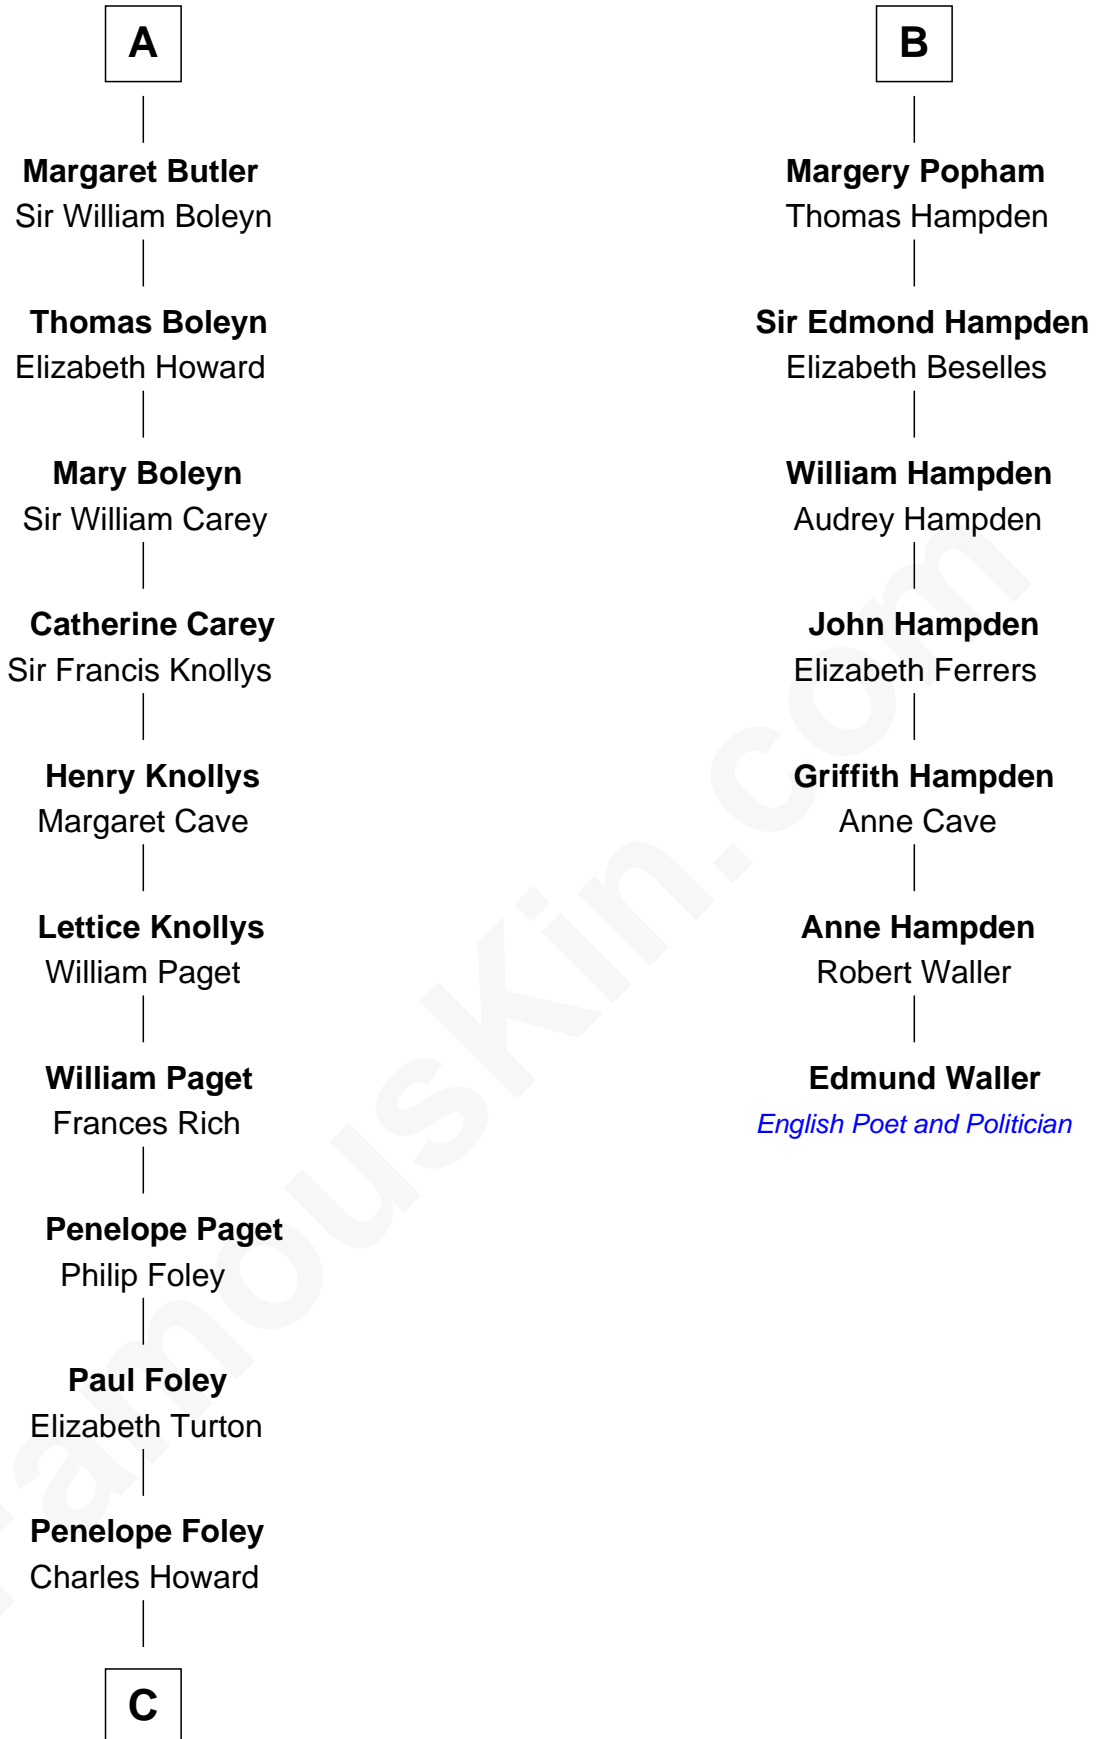

FamousKin.com Relationship Chart of

Charles Darwin

Theory of Evolution

13th cousin 6 times removed of

Edmund Waller

English Poet and Politician

FamousKin.com