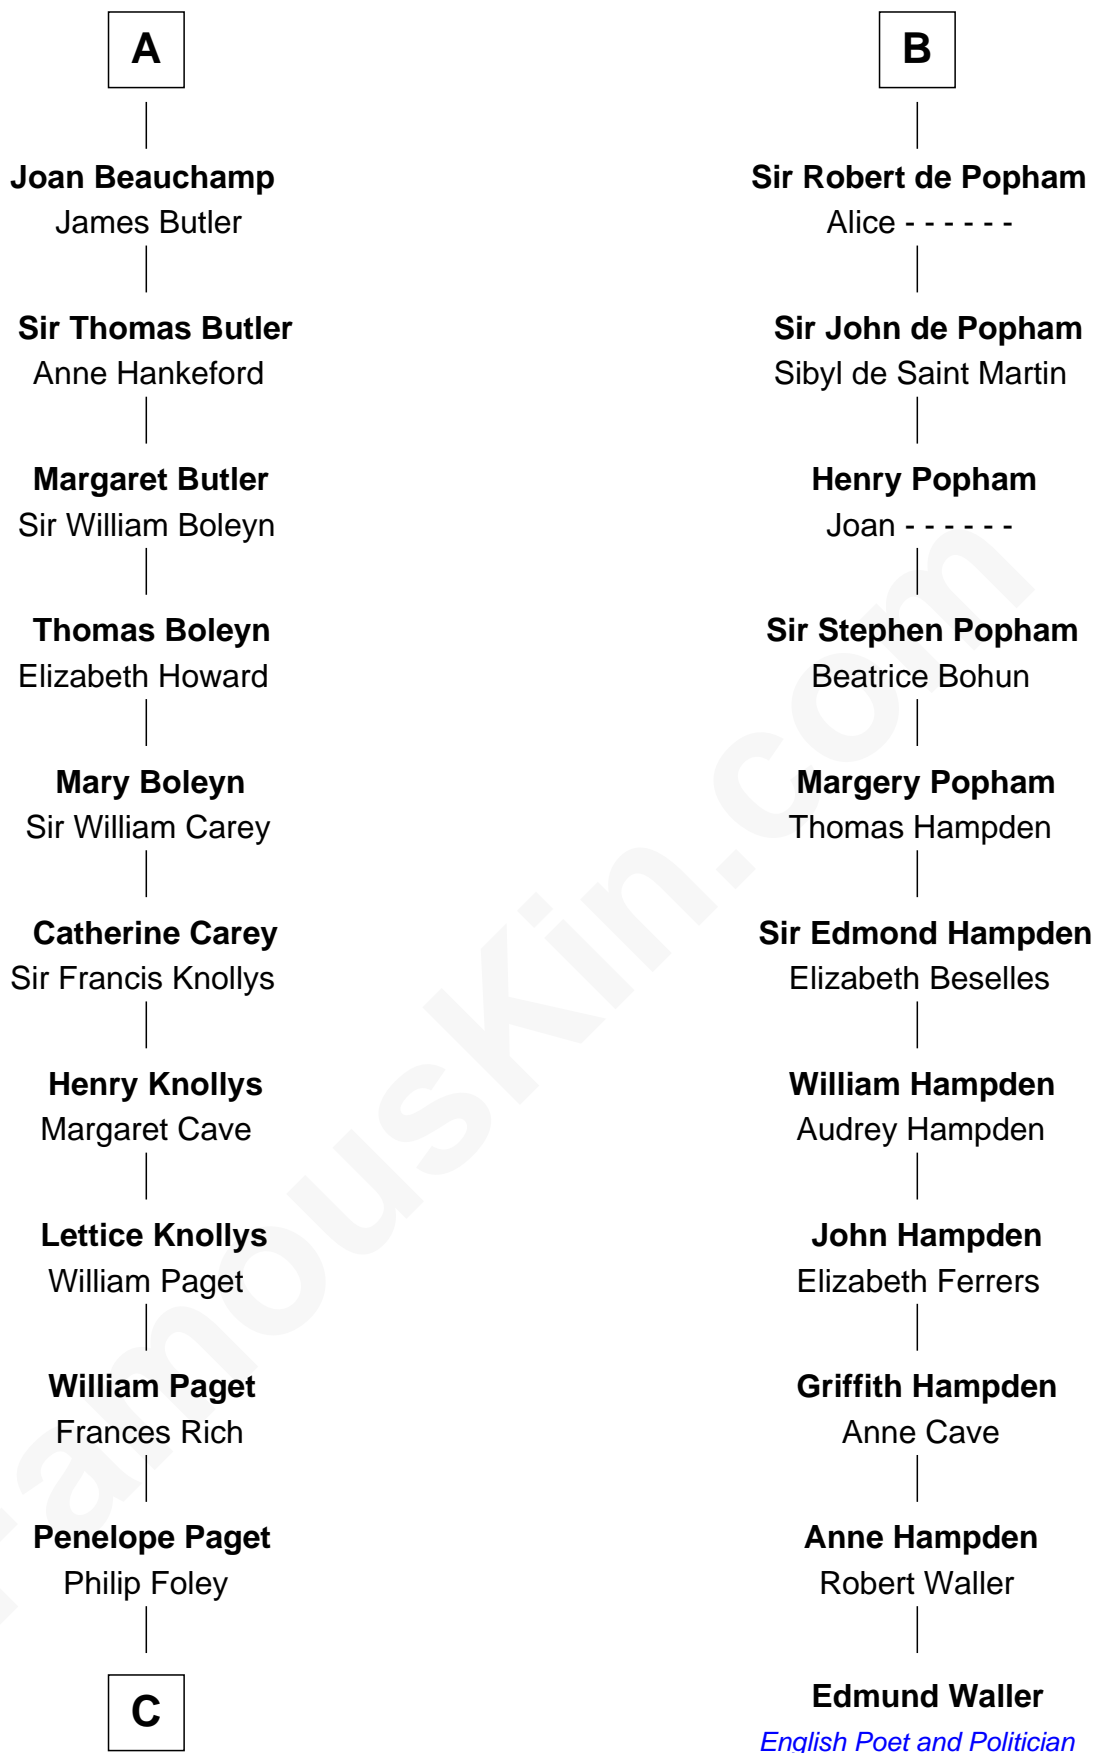

FamousKin.com Relationship Chart of

Charles Darwin

Theory of Evolution

17th cousin 4 times removed of

Edmund Waller

English Poet and Politician

Gundred de Warenne

*with husband
Roger de Newburgh*

*with husband
William I de Lancaster*

Waleran de Newburgh

Alice de Harcourt

Avise of Lancaster

Richard de Morville

Alice de Newburgh

William Mauduit

Helena de Morville

Sir William Beauchamp

Joan Fitzalan

la Zouche

Sir John de Popham

A

B

C

—
Paul Foley

Elizabeth Turton

—
Penelope Foley

Charles Howard

—
Mary Howard

Erasmus Darwin

—
Dr. Robert Waring Darwin

Susanna Wedgwood

—
Charles Darwin