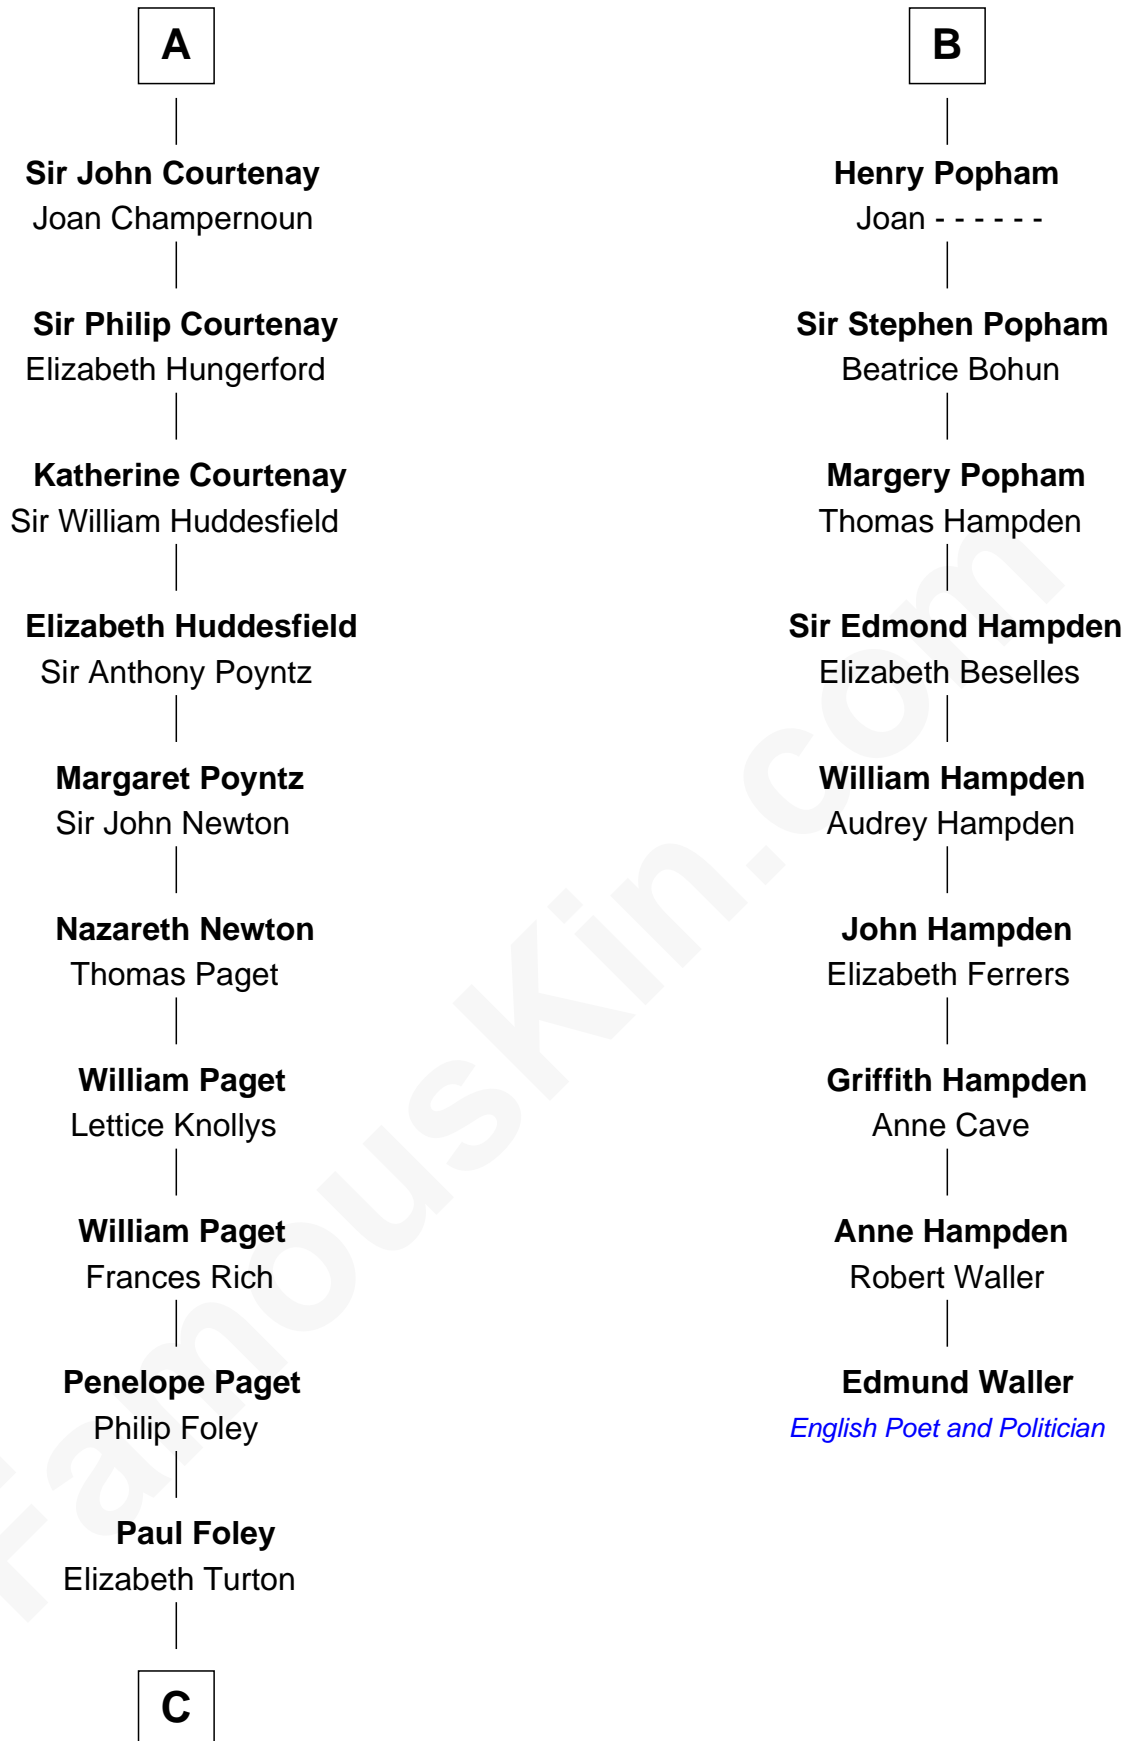

FamousKin.com Relationship Chart of

Charles Darwin

Theory of Evolution

15th cousin 5 times removed of

Edmund Waller

English Poet and Politician

Robert de Beaumont
Petronella de Grantmesnil

Margaret de Beaumont
Sir Saher IV de Quincy

Hawise de Quincy
Hugh de Vere

Isabel de Vere
Sir John de Courtenay

Sir Hugh de Courtenay
Eleanor le Despencer

Sir Hugh de Courtenay
Agnes de St. John

Sir Hugh de Courtnay
Margaret de Bohun

Sir Philip Courtenay
Anne Wake

A

Margaret de Beaumont
Sir Saher IV de Quincy

Sir Roger de Quincy
Helen of Galloway

Ellen de Quincy
Alan la Zouche

Sir Oliver la Zouche

la Zouche
Sir John de Popham

Sir Robert de Popham
Alice -----

Sir John de Popham
Sibyl de Saint Martin

B

C

—
Penelope Foley
Charles Howard

—
Mary Howard
Erasmus Darwin

—
Dr. Robert Waring Darwin
Susanna Wedgwood

—
Charles Darwin
Theory of Evolution

FamousKin.com