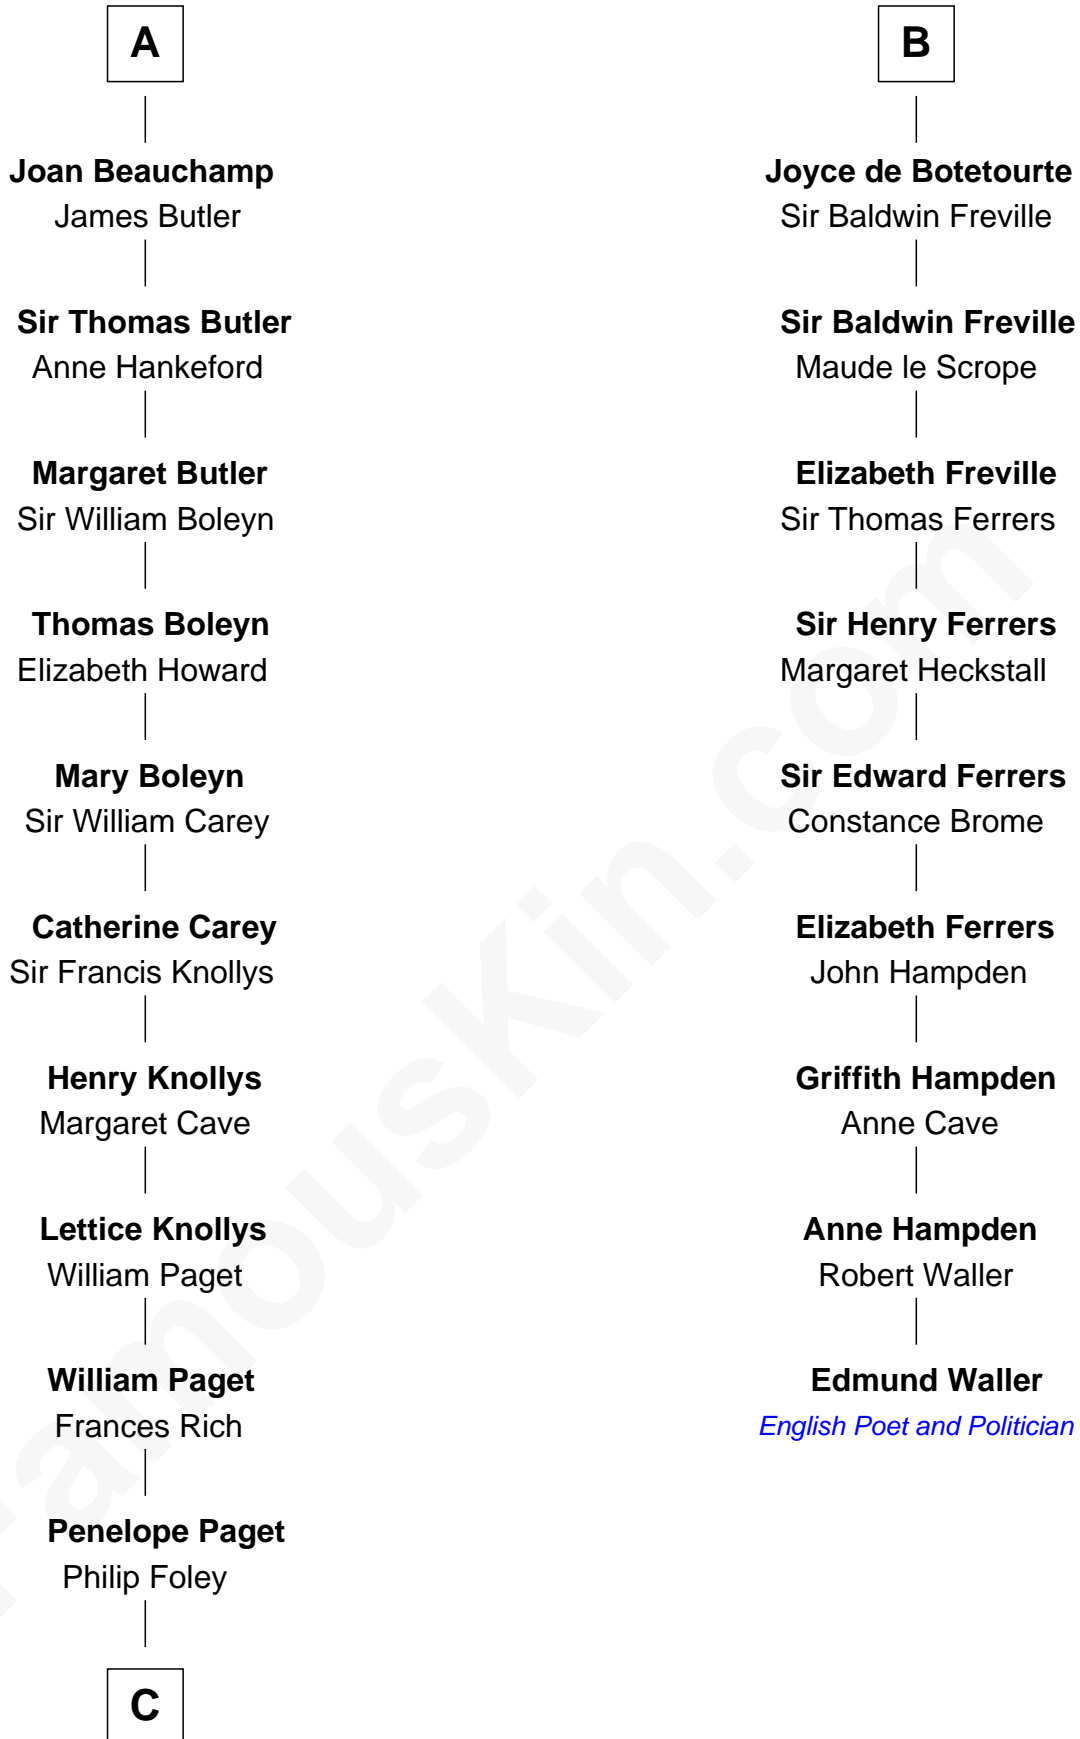

FamousKin.com Relationship Chart of

Charles Darwin

Theory of Evolution

15th cousin 6 times removed of

Edmund Waller

English Poet and Politician

Sir Ralph de Tony

Margaret Beaumont

C

—
Paul Foley

Elizabeth Turton

—
Penelope Foley

Charles Howard

—
Mary Howard

Erasmus Darwin

—
Dr. Robert Waring Darwin

Susanna Wedgwood

—
Charles Darwin

Theory of Evolution

FamousKin.com