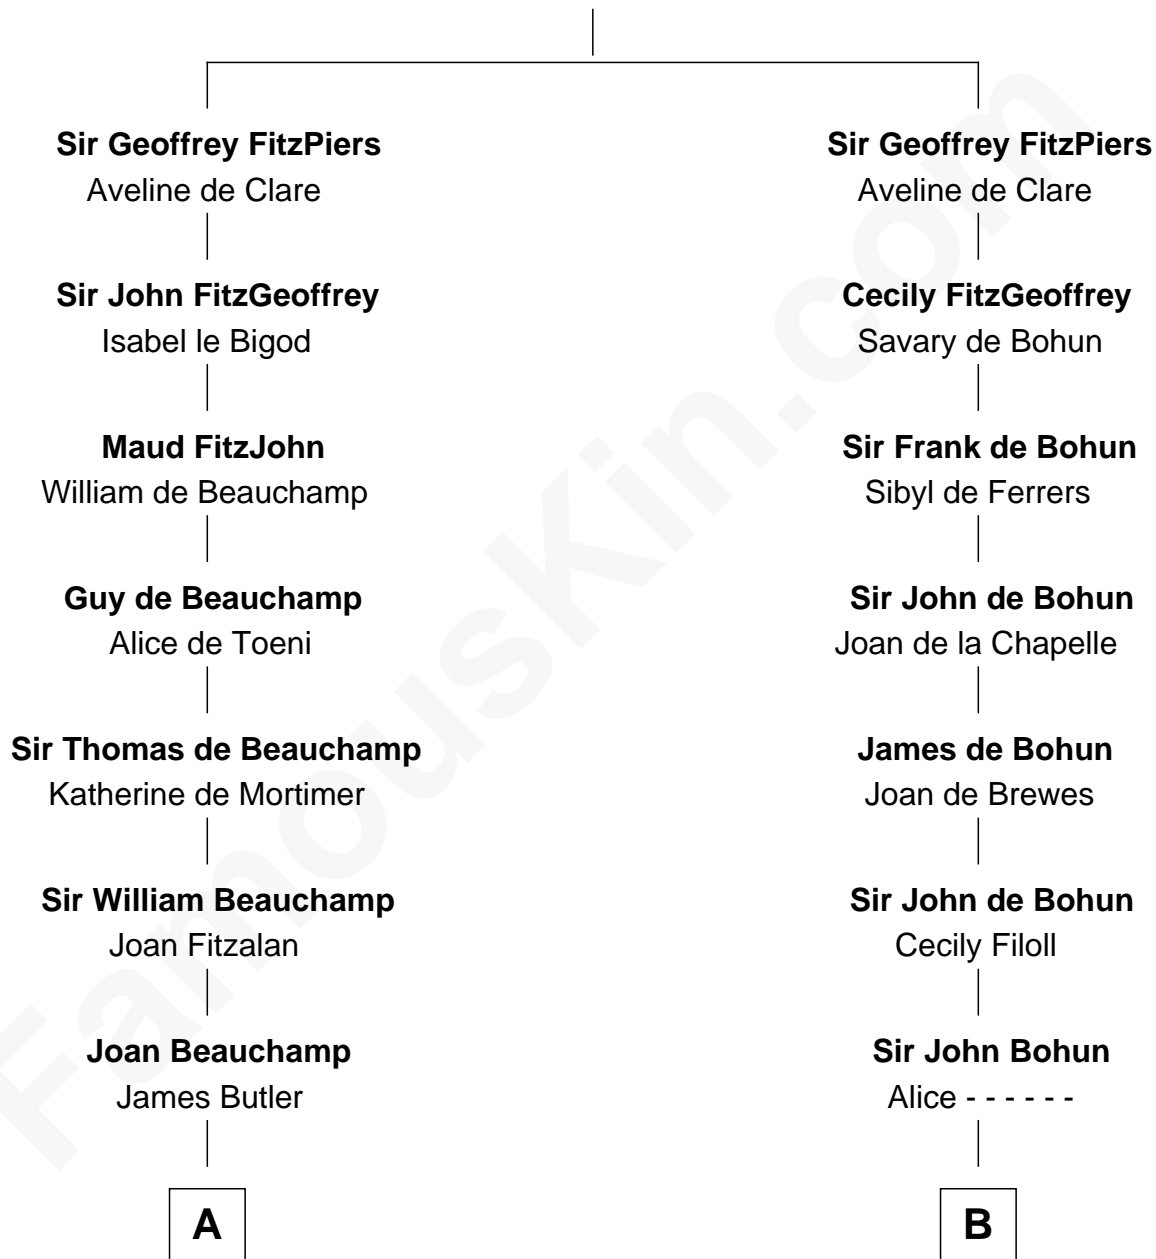

FamousKin.com Relationship Chart of

Charles Darwin

Theory of Evolution

14th cousin 6 times removed of

Edmund Waller

English Poet and Politician

Piers de Lutegareshale

Maud de Mandeville

FamousKin.com