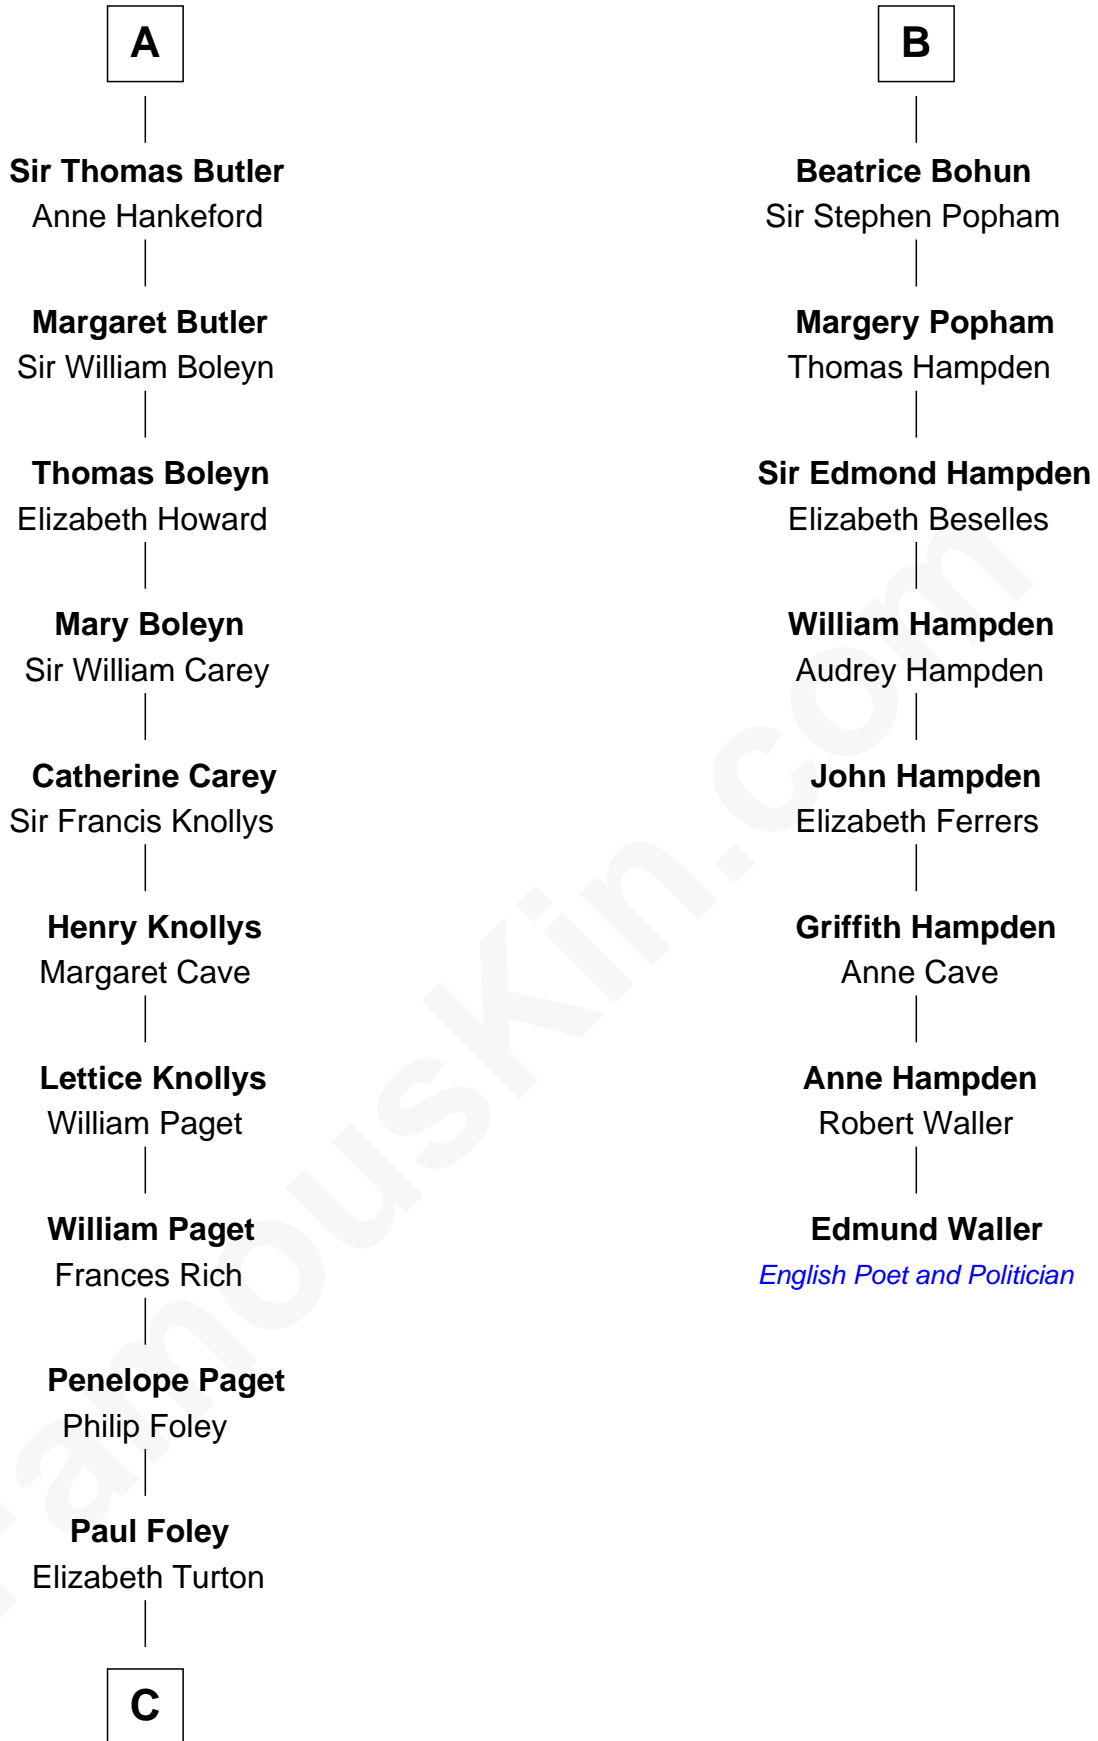

FamousKin.com Relationship Chart of

Charles Darwin

Theory of Evolution

14th cousin 6 times removed of

Edmund Waller

English Poet and Politician

Piers de Lutegareshale

Maud de Mandeville

FamousKin.com