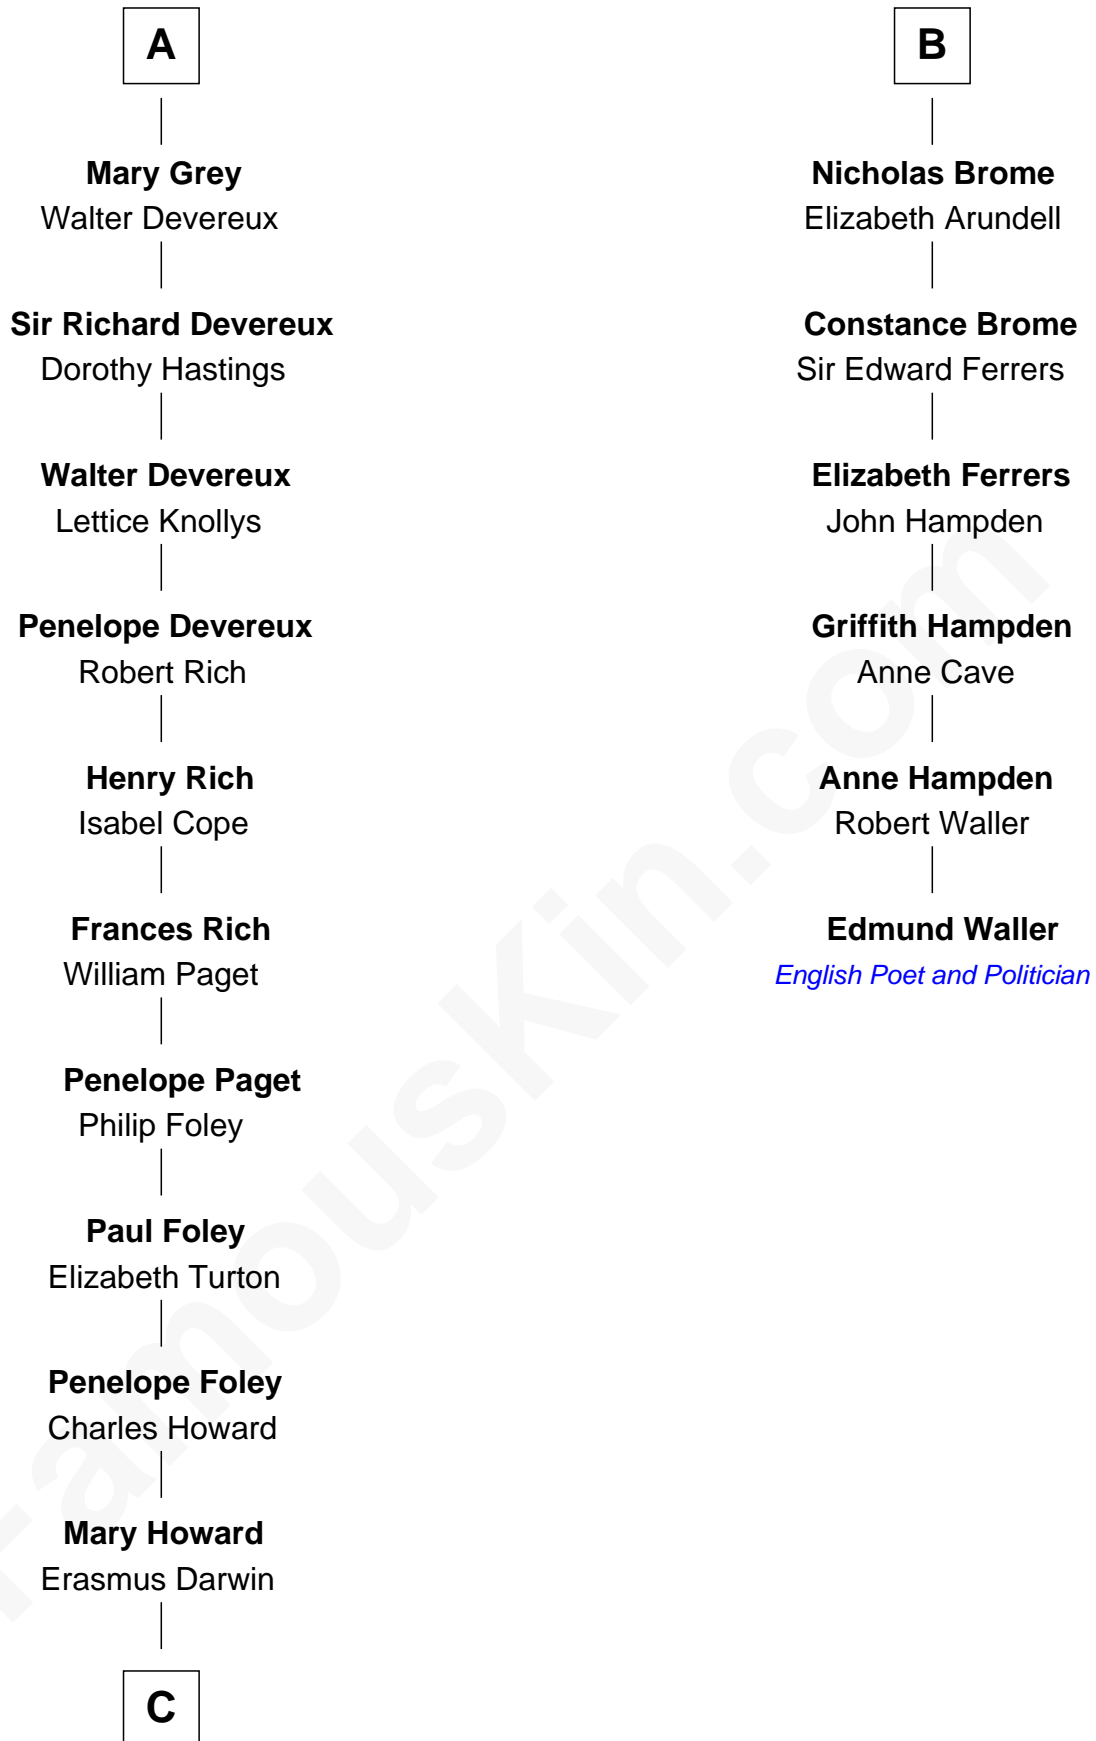

FamousKin.com Relationship Chart of

Charles Darwin

Theory of Evolution

12th cousin 6 times removed of

Edmund Waller

English Poet and Politician

Sir James de Audley

Ela Longespee

Katherine Giffard

Sir Nicholas Audley

Joan Martin

Alice de Audley

Sir Hugh de Meynell

Isabel de Meynell

Sir Thomas de Shirley

Sir Hugh Shirley

Beatrice Brewes

Sir Ralph Shirley

Joan Basset

Beatrice Shirley

John Brome

B

FamousKin.com