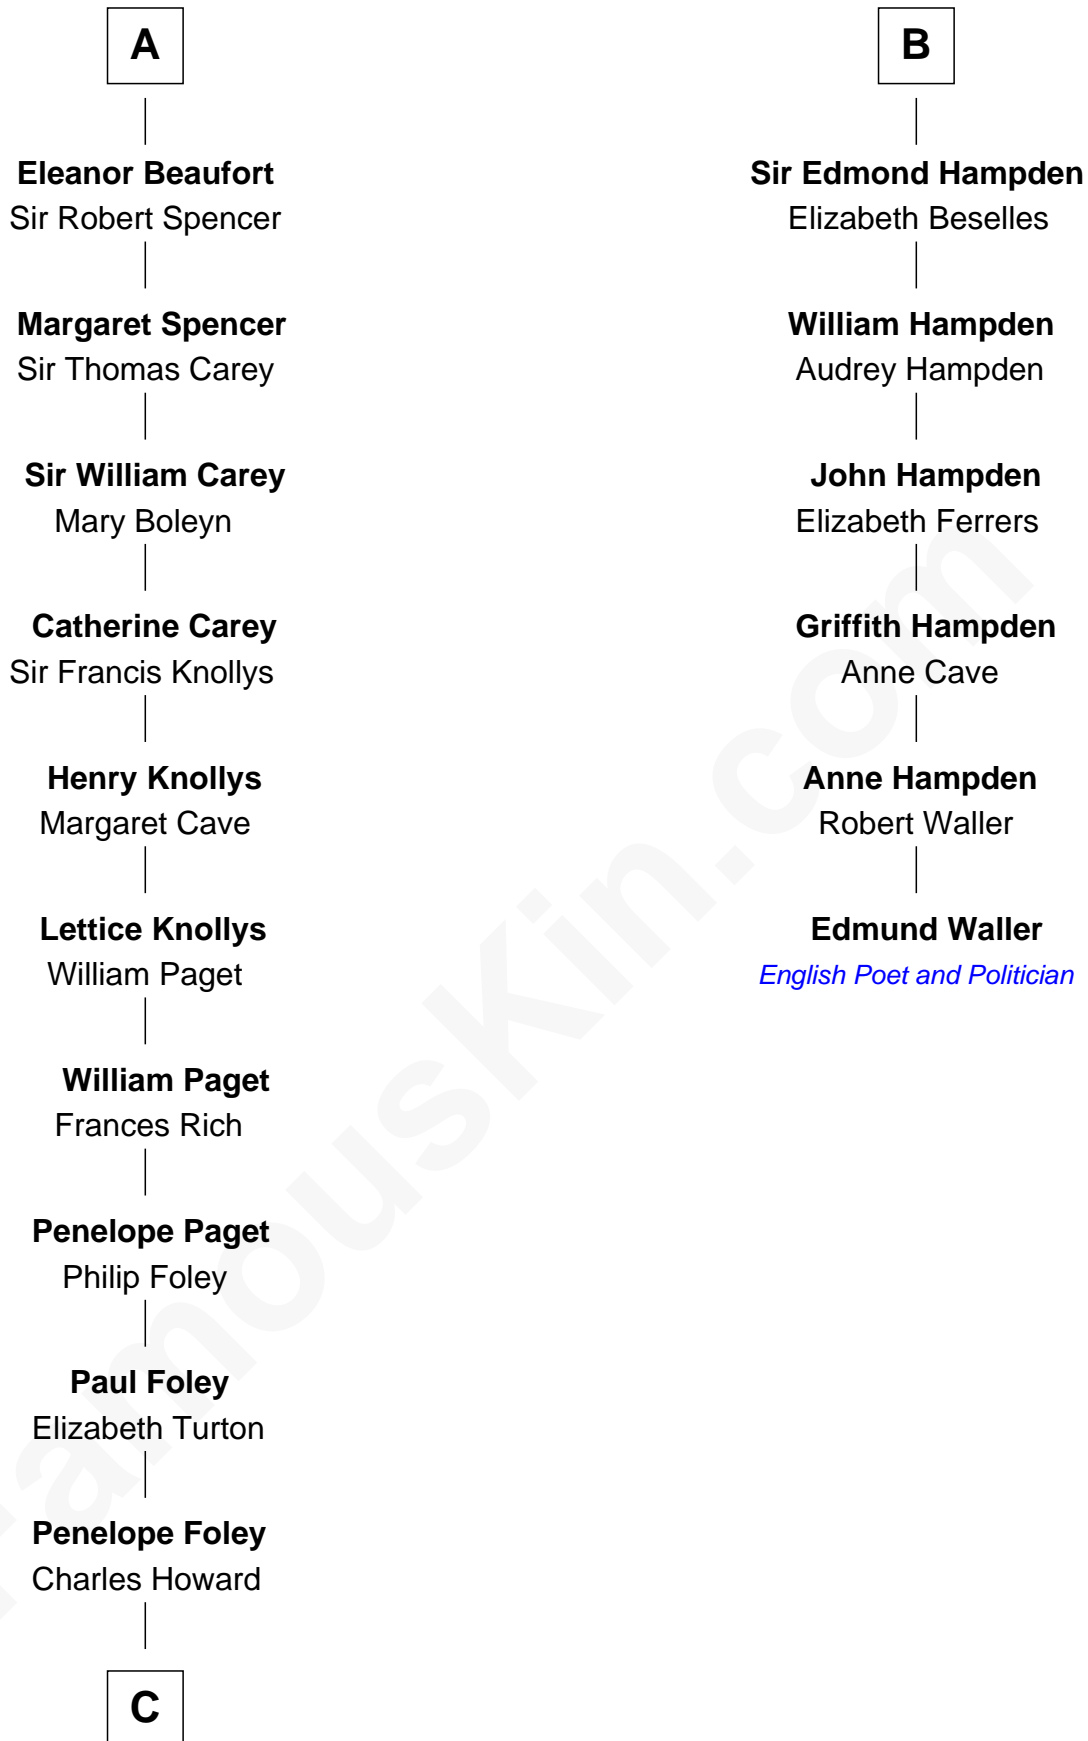

FamousKin.com Relationship Chart of

Charles Darwin

Theory of Evolution

12th cousin 7 times removed of

Edmund Waller

English Poet and Politician

Sir William de Ferrers

with wife
Margaret de Quincy

James de Bohun
Joan de Brewes

Maurice de Berkeley
Elizabeth le Despencer

Sir John de Bohun
Cecily Filoll

Thomas de Berkeley
Margaret de Lisle

Sir John Bohun
Alice - - - - -

Elizabeth de Berkeley
Richard de Beauchamp

Beatrice Bohun
Sir Stephen Popham

Eleanor Beauchamp
Edmund Beaufort

Margery Popham
Thomas Hampden

A

B

FamousKin.com