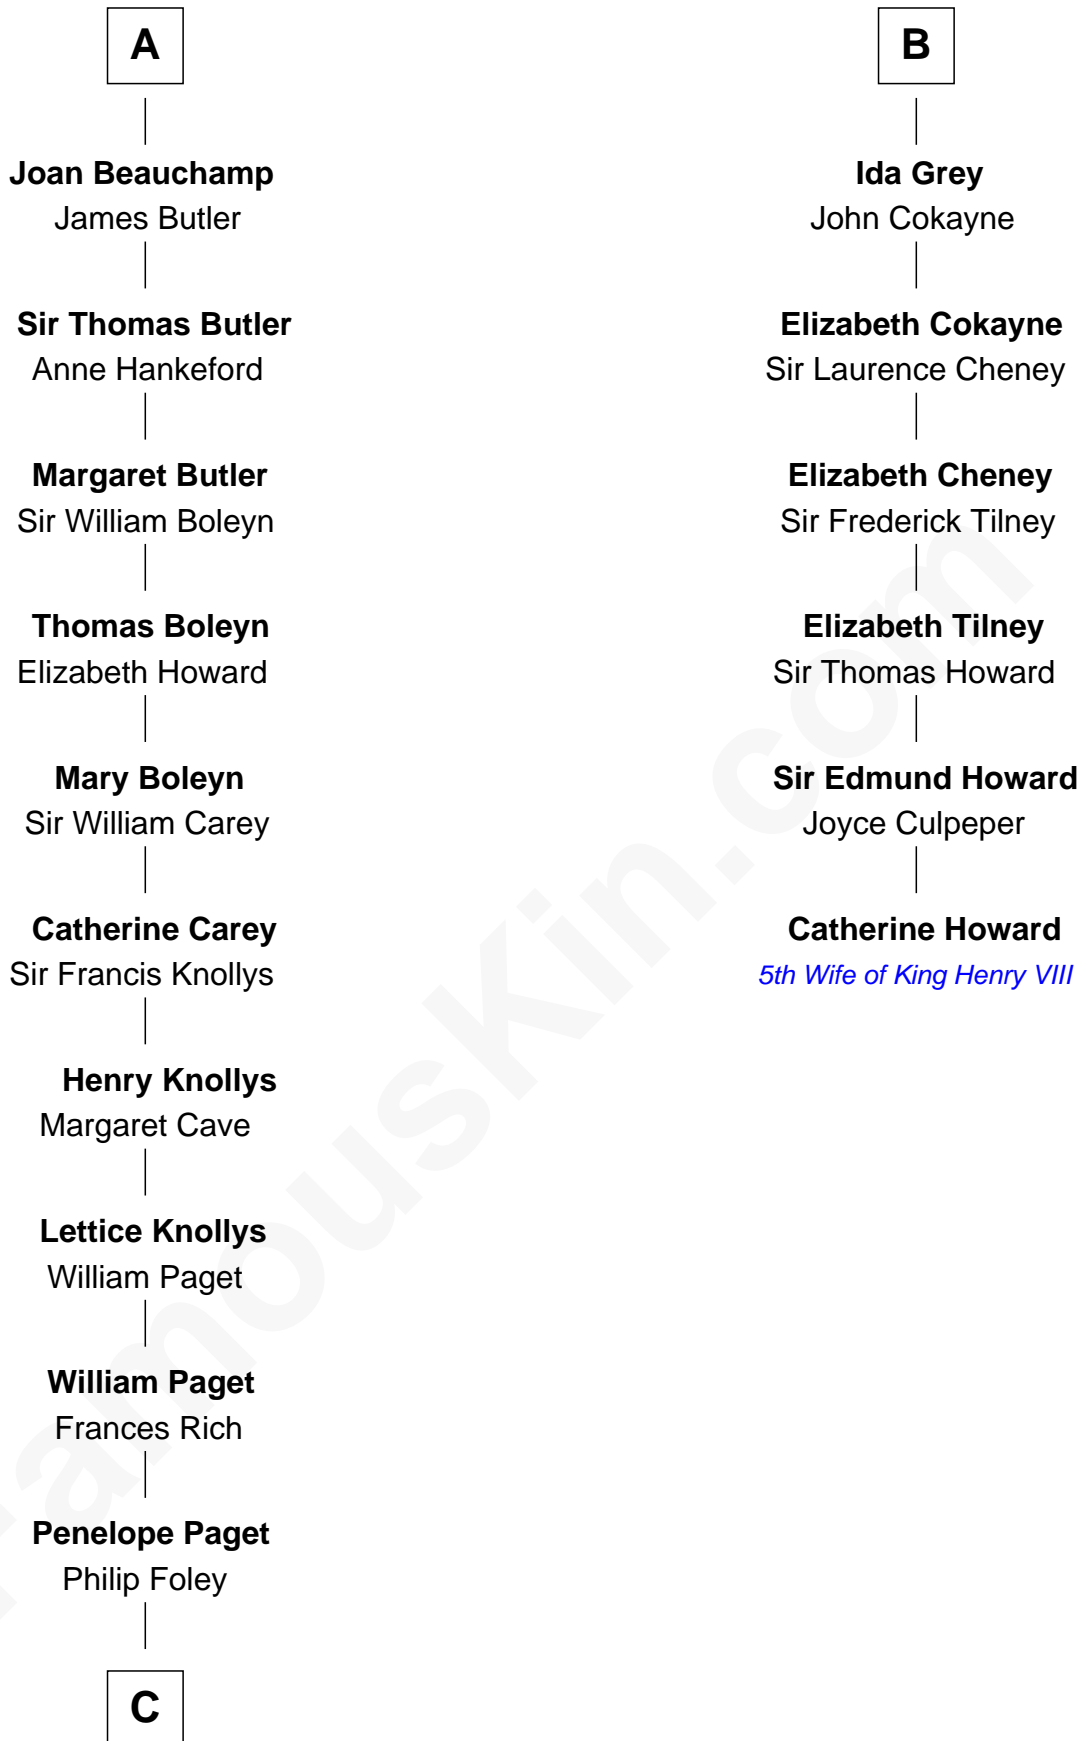

FamousKin.com Relationship Chart of

Charles Darwin

Theory of Evolution

12th cousin 9 times removed of

Catherine Howard

5th Wife of King Henry VIII

FamousKin.com