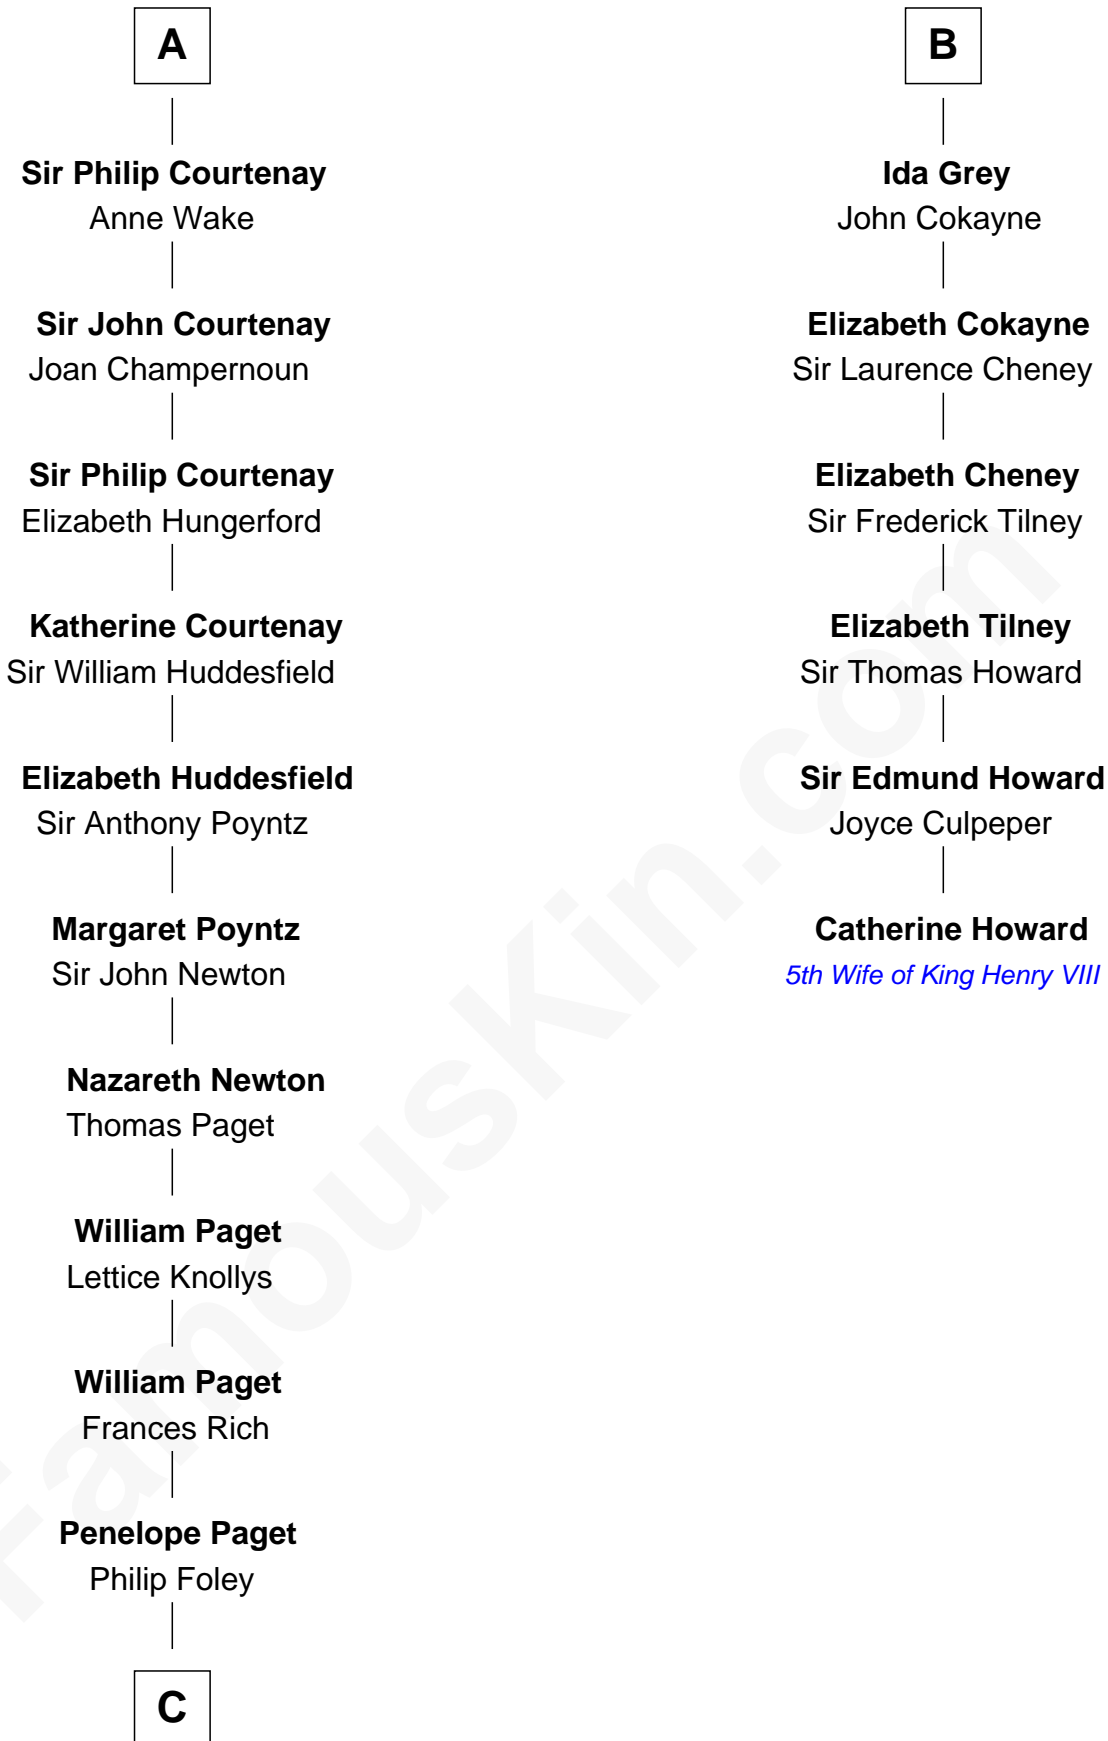

FamousKin.com Relationship Chart of

Charles Darwin

Theory of Evolution

12th cousin 9 times removed of

Catherine Howard

5th Wife of King Henry VIII

Hamelin de Warenne

Isabel de Warenne

FamousKin.com