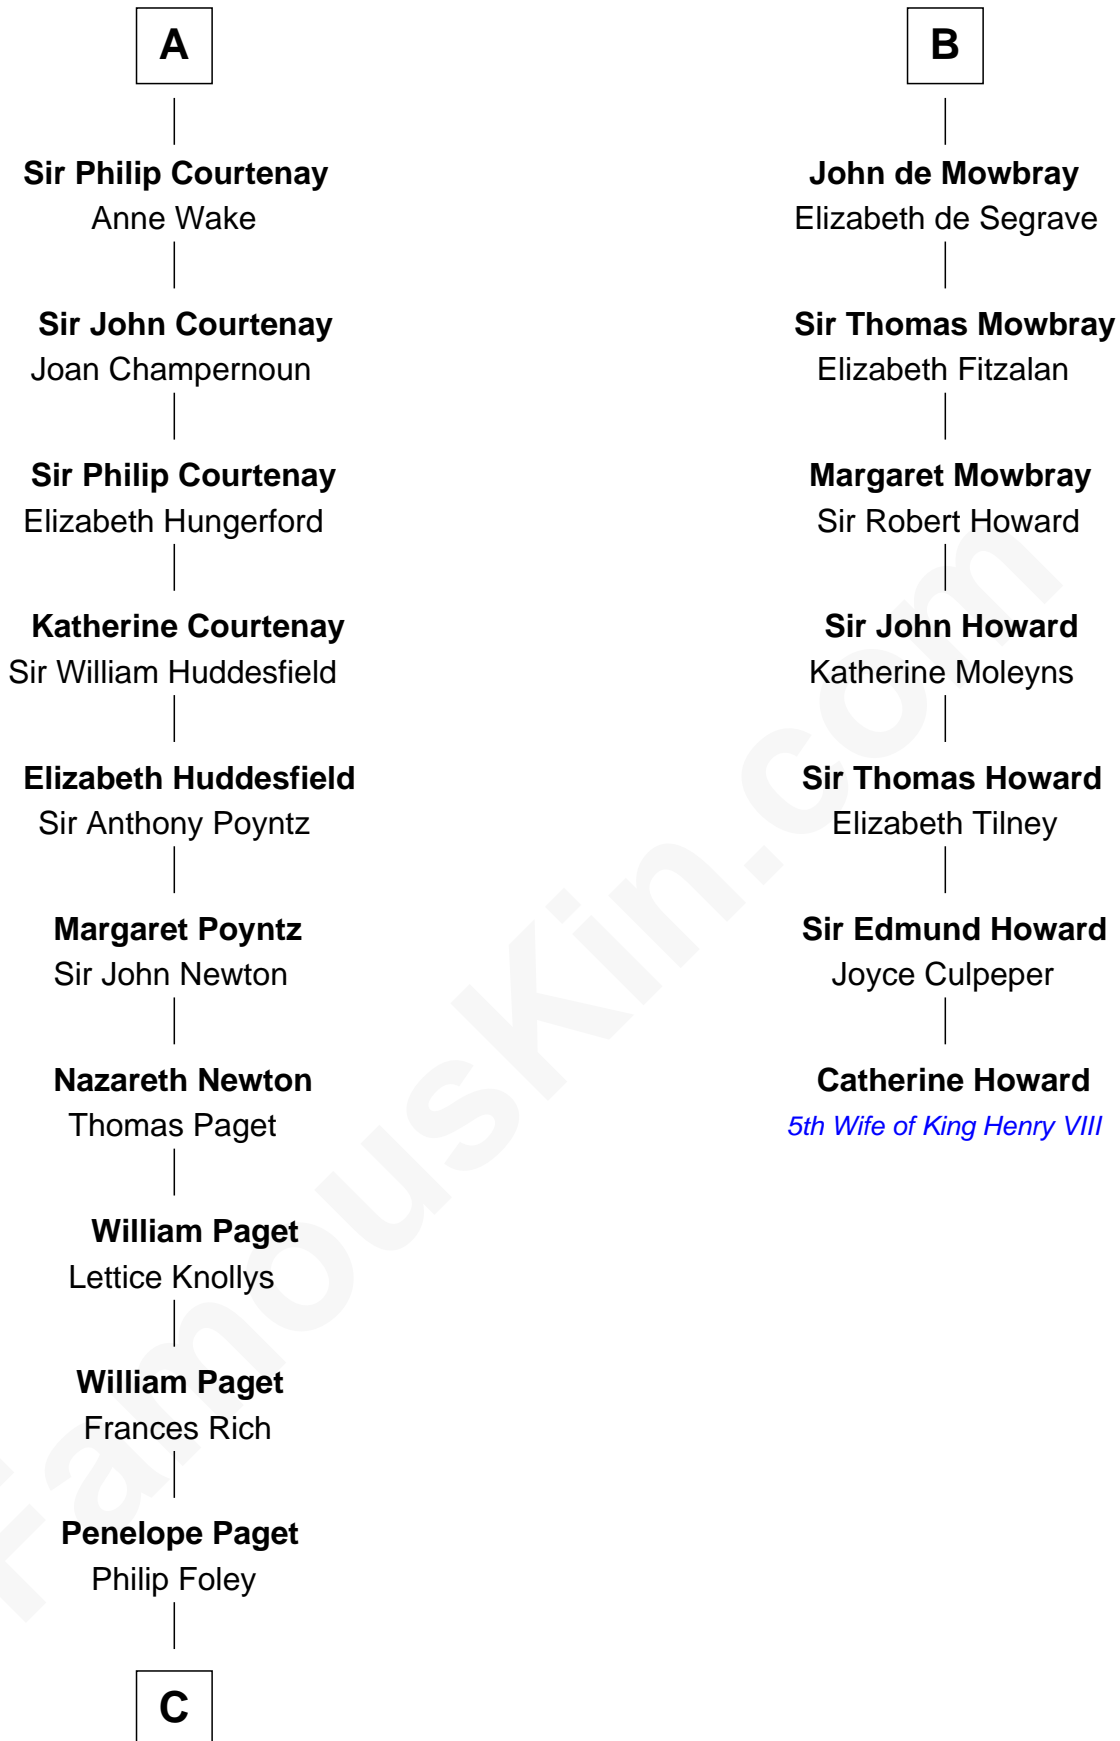

FamousKin.com Relationship Chart of

Charles Darwin

Theory of Evolution

13th cousin 8 times removed of

Catherine Howard

5th Wife of King Henry VIII

Walter of Salisbury

C

Paul Foley

Elizabeth Turton

Penelope Foley

Charles Howard

Mary Howard

Erasmus Darwin

Dr. Robert Waring Darwin

Susanna Wedgwood