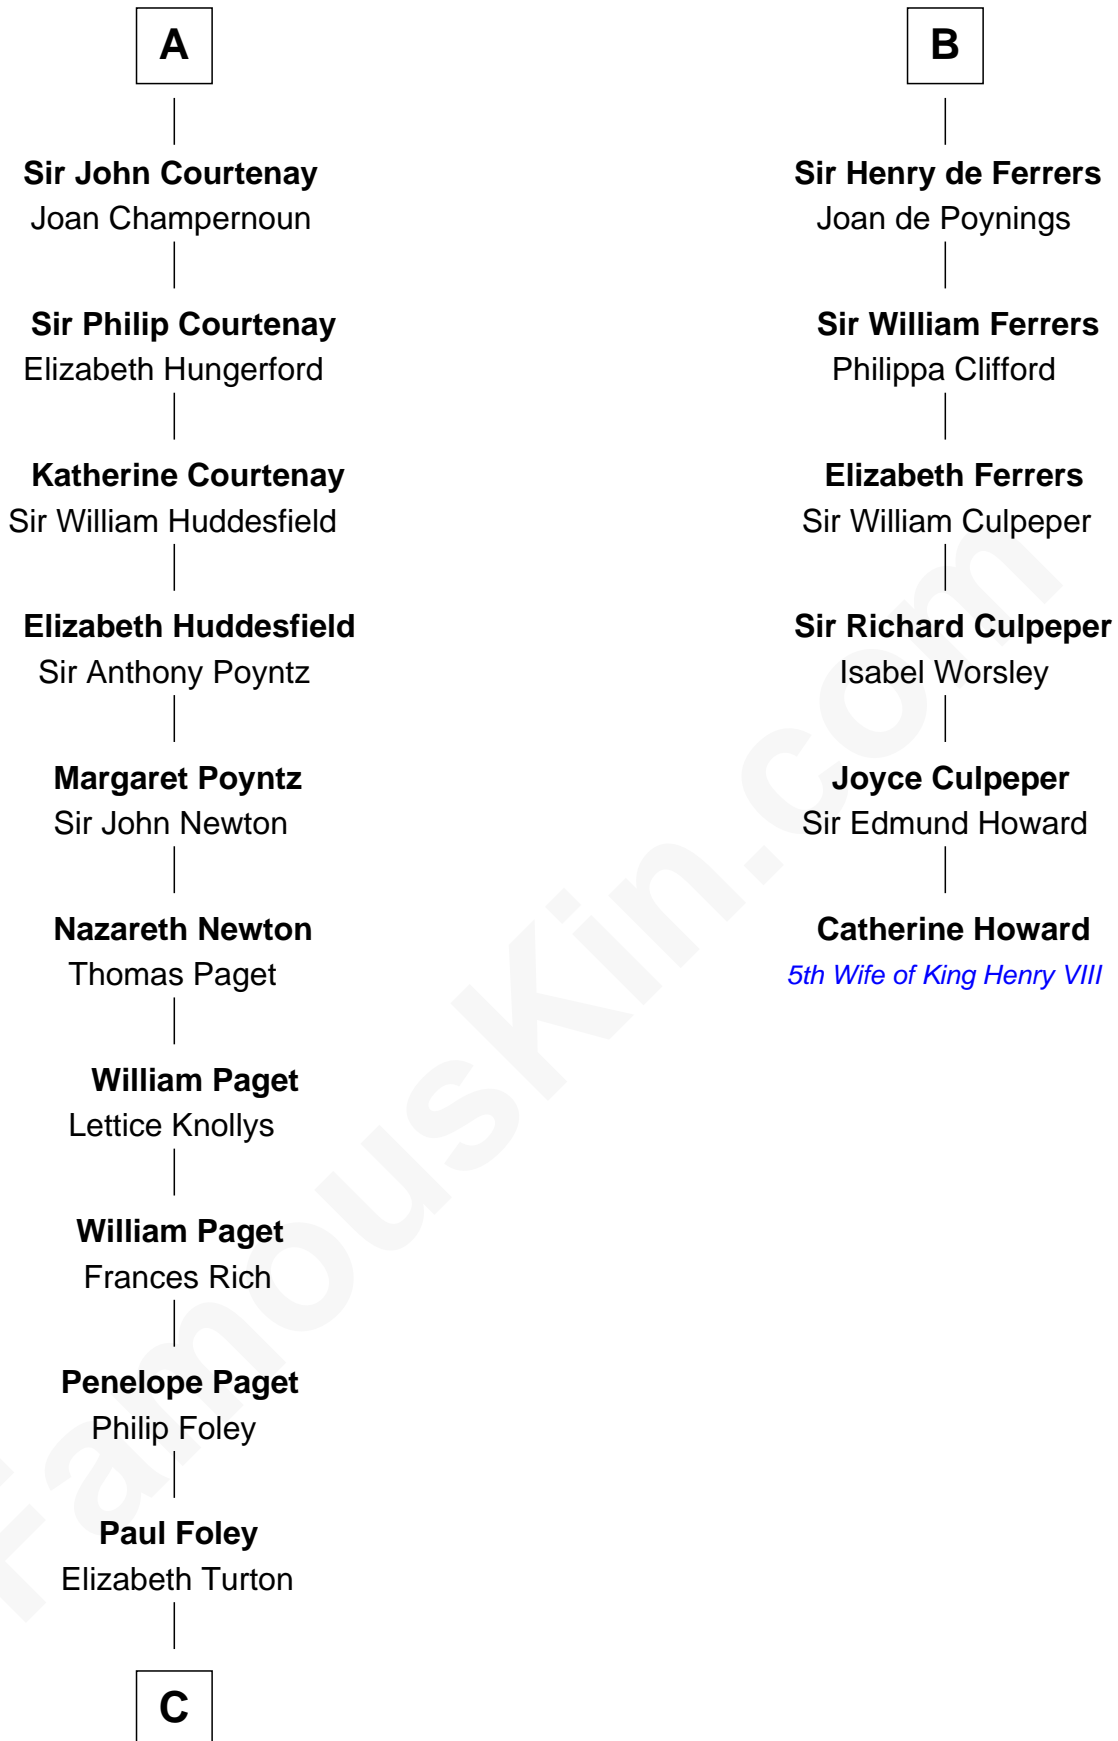

FamousKin.com

Relationship Chart of

Charles Darwin

Theory of Evolution

12th cousin 8 times removed of

Catherine Howard

5th Wife of King Henry VIII

Robert de Beaumont
Petronella de Grantmesnil

Margaret de Beaumont
Sir Saher IV de Quincy

Hawise de Quincy
Hugh de Vere

Isabel de Vere
Sir John de Courtenay

Sir Hugh de Courtenay
Eleanor le Despencer

Sir Hugh de Courtenay
Agnes de St. John

Sir Hugh de Courtnay
Margaret de Bohun

Sir Philip Courtenay
Anne Wake

A

Margaret de Beaumont
Sir Saher IV de Quincy

Sir Roger de Quincy
Helen of Galloway

Margaret de Quincy
Sir William de Ferrers

Sir William de Ferrers
Anne Duward

Sir William de Ferrers
de Segrave

Henry de Ferrers
Isabel de Verdun

Sir William de Ferrers
Margaret de Ufford

B

C

—
Penelope Foley
Charles Howard

—
Mary Howard
Erasmus Darwin

—
Dr. Robert Waring Darwin
Susanna Wedgwood

—
Charles Darwin
Theory of Evolution