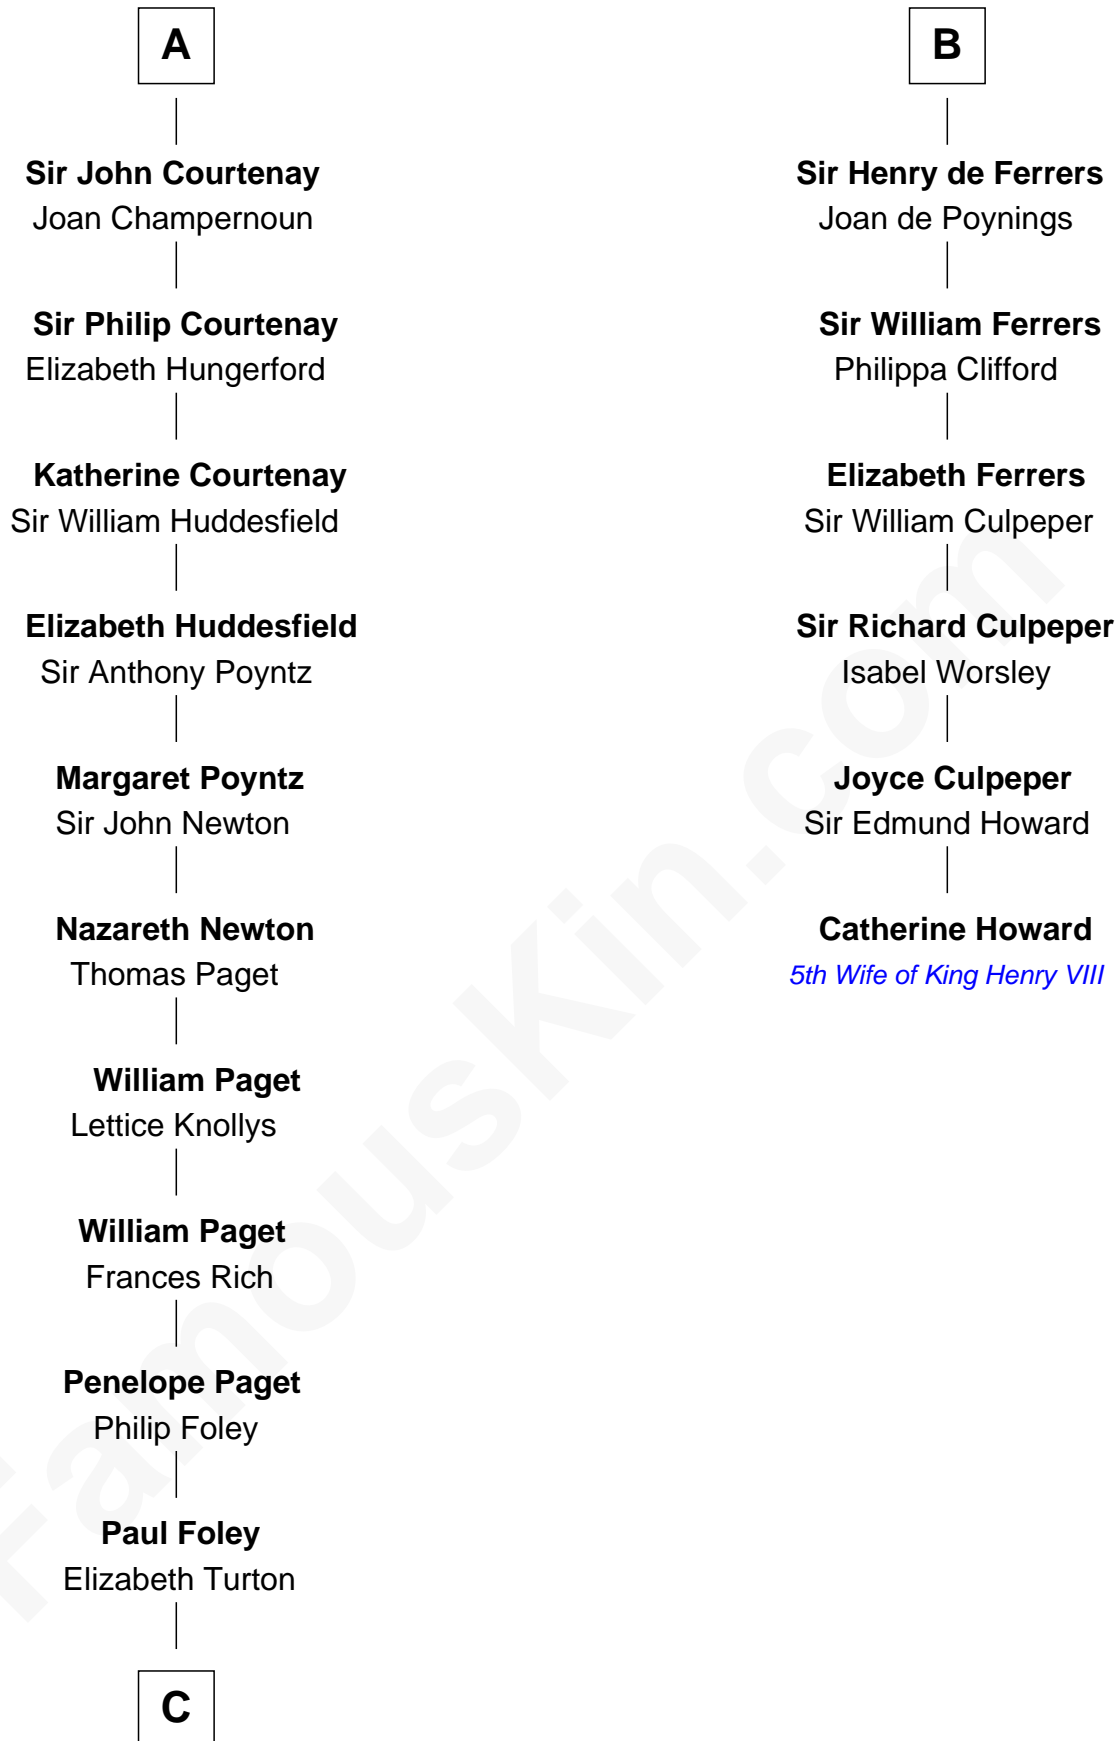

FamousKin.com Relationship Chart of

Charles Darwin

Theory of Evolution

12th cousin 8 times removed of

Catherine Howard

5th Wife of King Henry VIII

Robert de Quincy

Orabel FitzNess

Sir Saher IV de Quincy

Margaret de Beaumont

Hawise de Quincy

Hugh de Vere

Isabel de Vere

Sir John de Courtenay

Sir Hugh de Courtenay

Eleanor le Despencer

Margaret de Beaumont

Sir Roger de Quincy

Helen of Galloway

Margaret de Quincy

Sir William de Ferrers

Sir William de Ferrers

Anne Duward

Sir William de Ferrers

de Segrave

Henry de Ferrers

Isabel de Verdun

Sir William de Ferrers

Margaret de Ufford

B

FamousKin.com