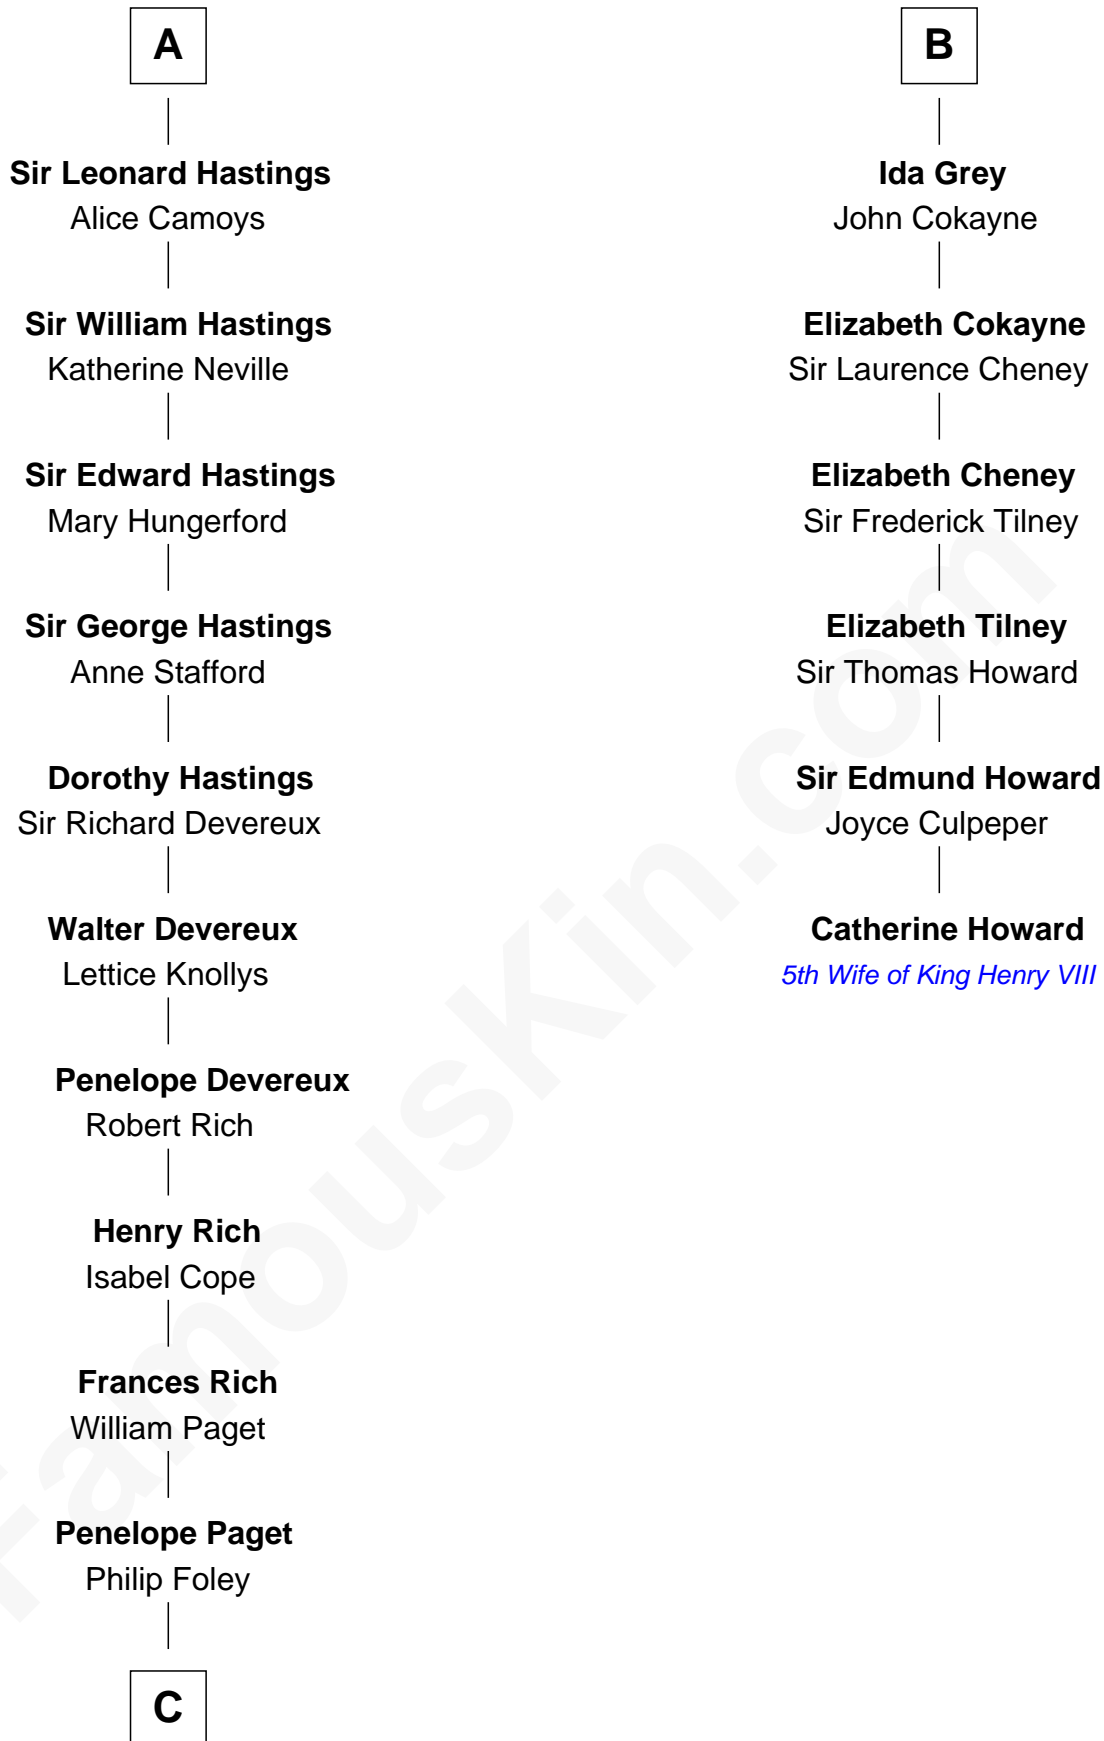

FamousKin.com Relationship Chart of

Charles Darwin

Theory of Evolution

12th cousin 9 times removed of

Catherine Howard

5th Wife of King Henry VIII

C

—
Paul Foley

Elizabeth Turton

—
Penelope Foley

Charles Howard

—
Mary Howard

Erasmus Darwin

—
Dr. Robert Waring Darwin

Susanna Wedgwood

—
Charles Darwin

Theory of Evolution

FamousKin.com