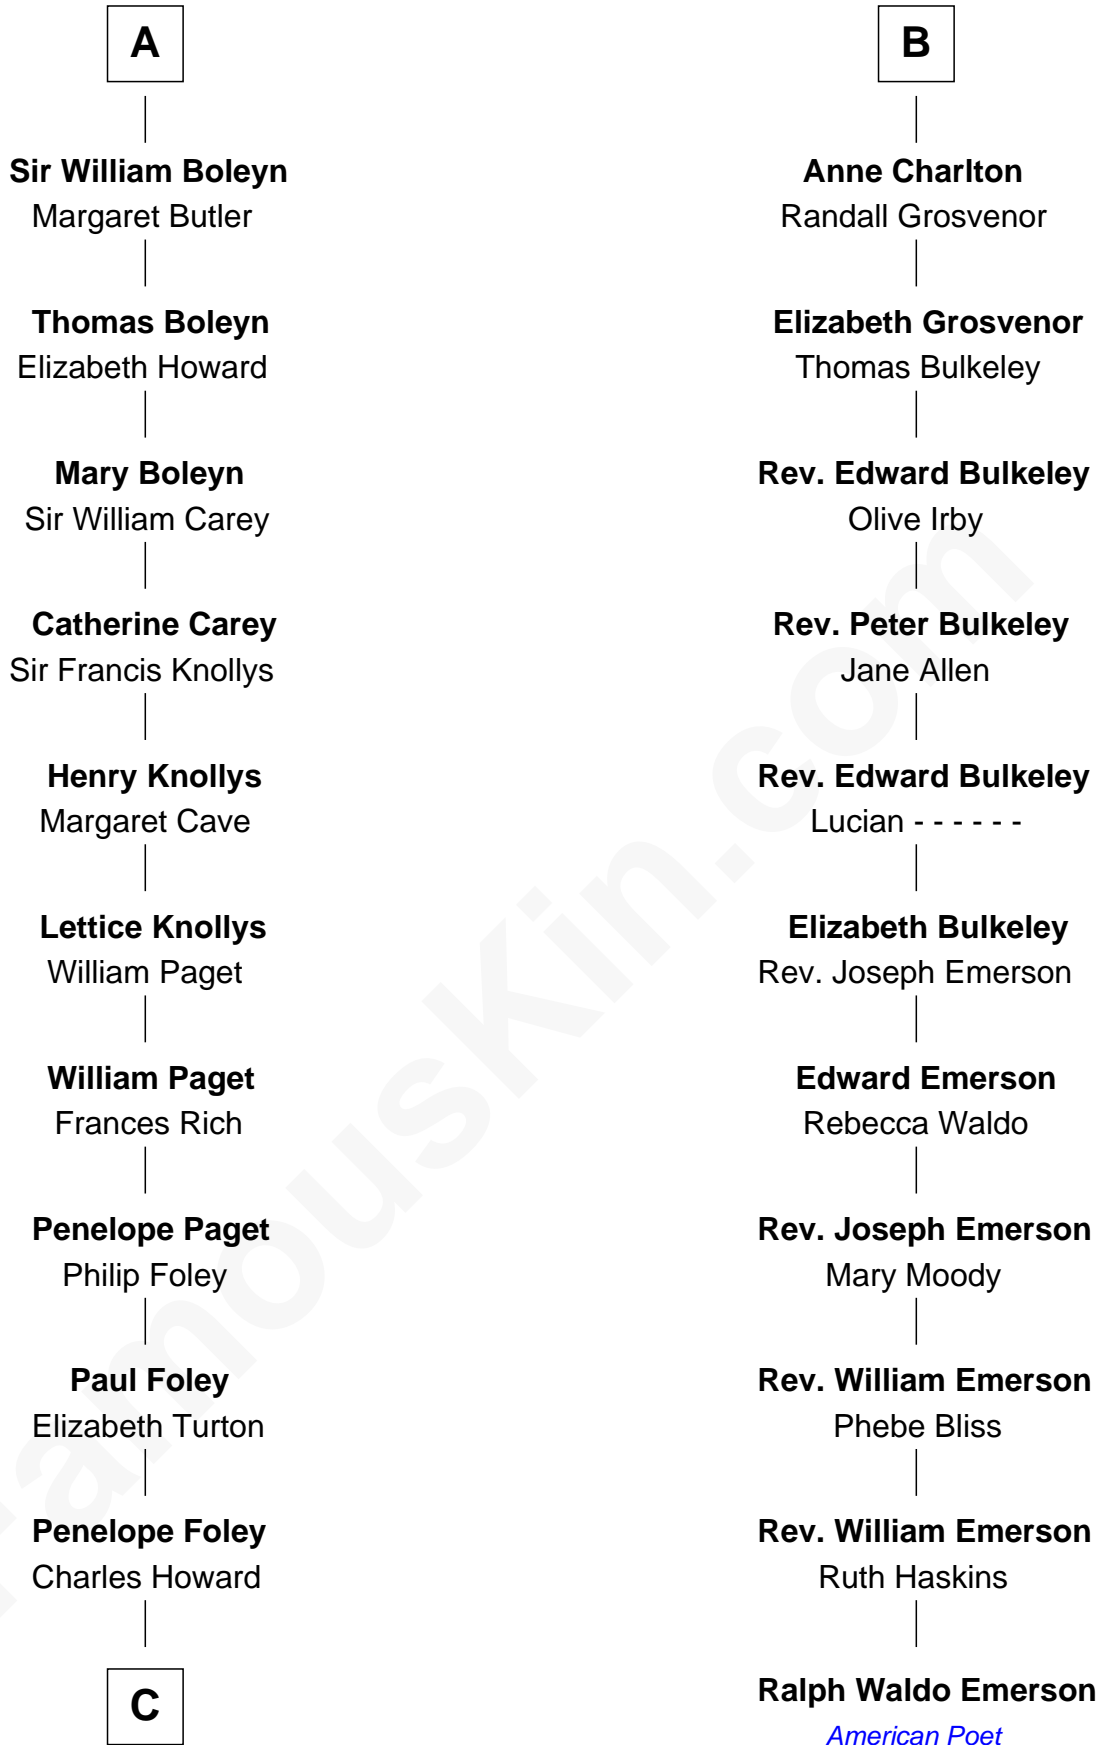

FamousKin.com Relationship Chart of

Charles Darwin

Theory of Evolution

17th cousin 2 times removed of

Ralph Waldo Emerson

American Poet

Sir Roger de Somery

Nichole d'Aubenev

FamousKin.com