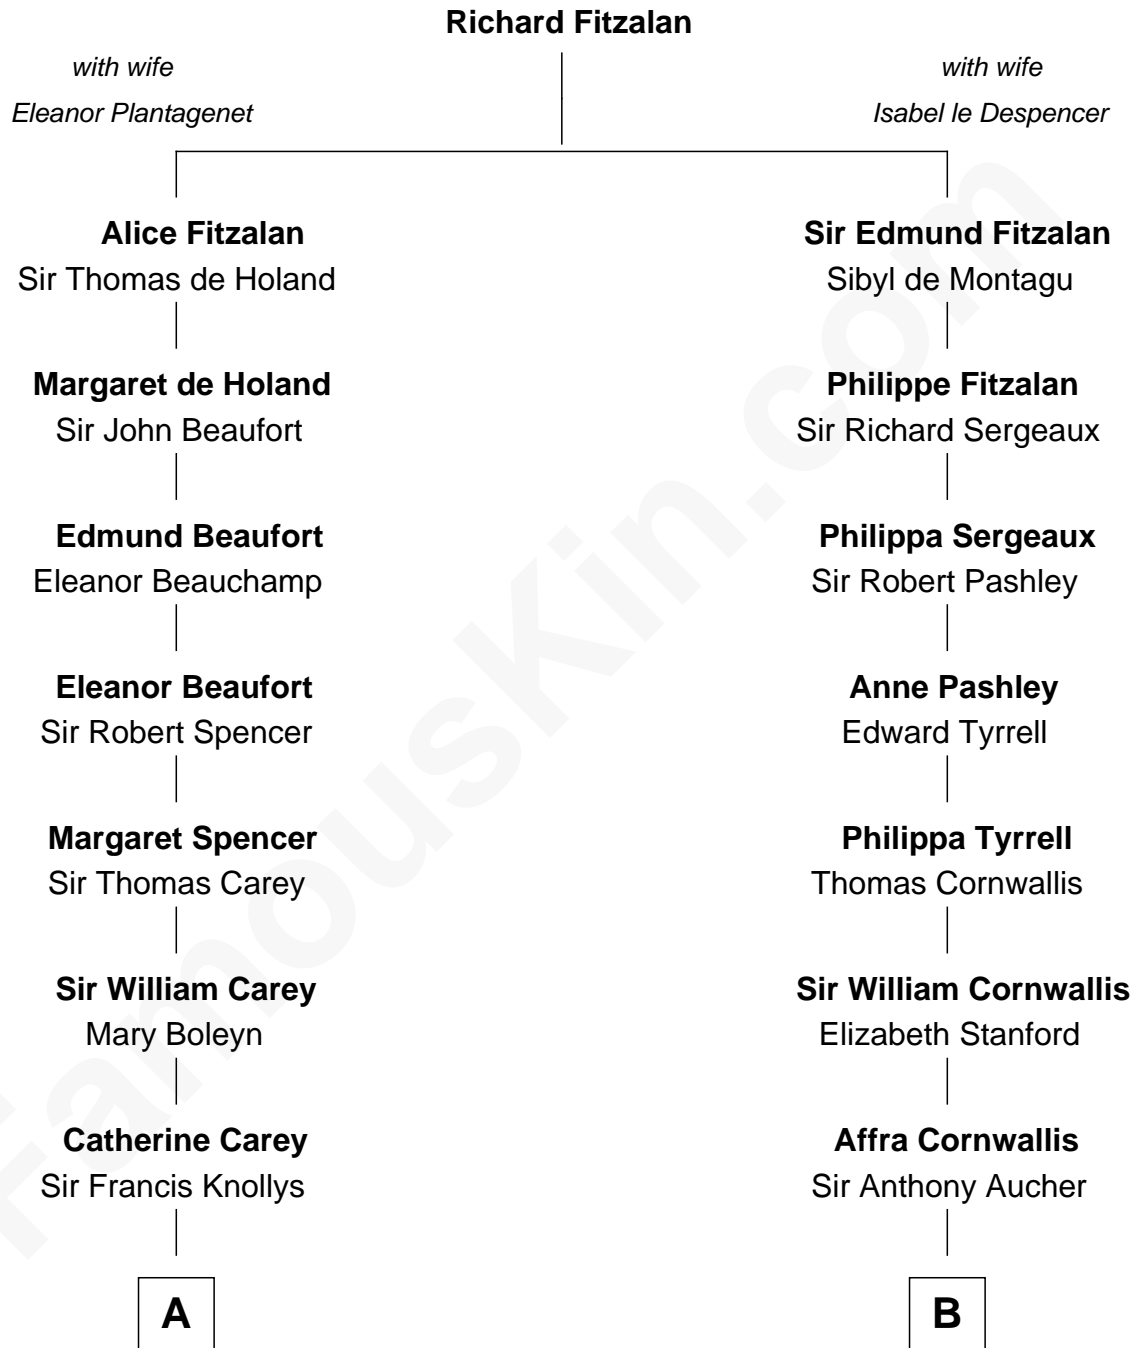

FamousKin.com Relationship Chart of

Charles Darwin
Theory of Evolution

15th cousin 6 times removed of

Admiral Richard Byrd
Polar Explorer

C

Eliza Bolling West
Dr. Joel Walker Flood

Col. Henry De La Warr Flood
Mary Elizabeth Trent

Joel Walker Flood
Ella Faulkner

Eleanor Bolling Flood
Richard Evelyn Byrd

Admiral Richard Byrd
Polar Explorer

FamousKin.com