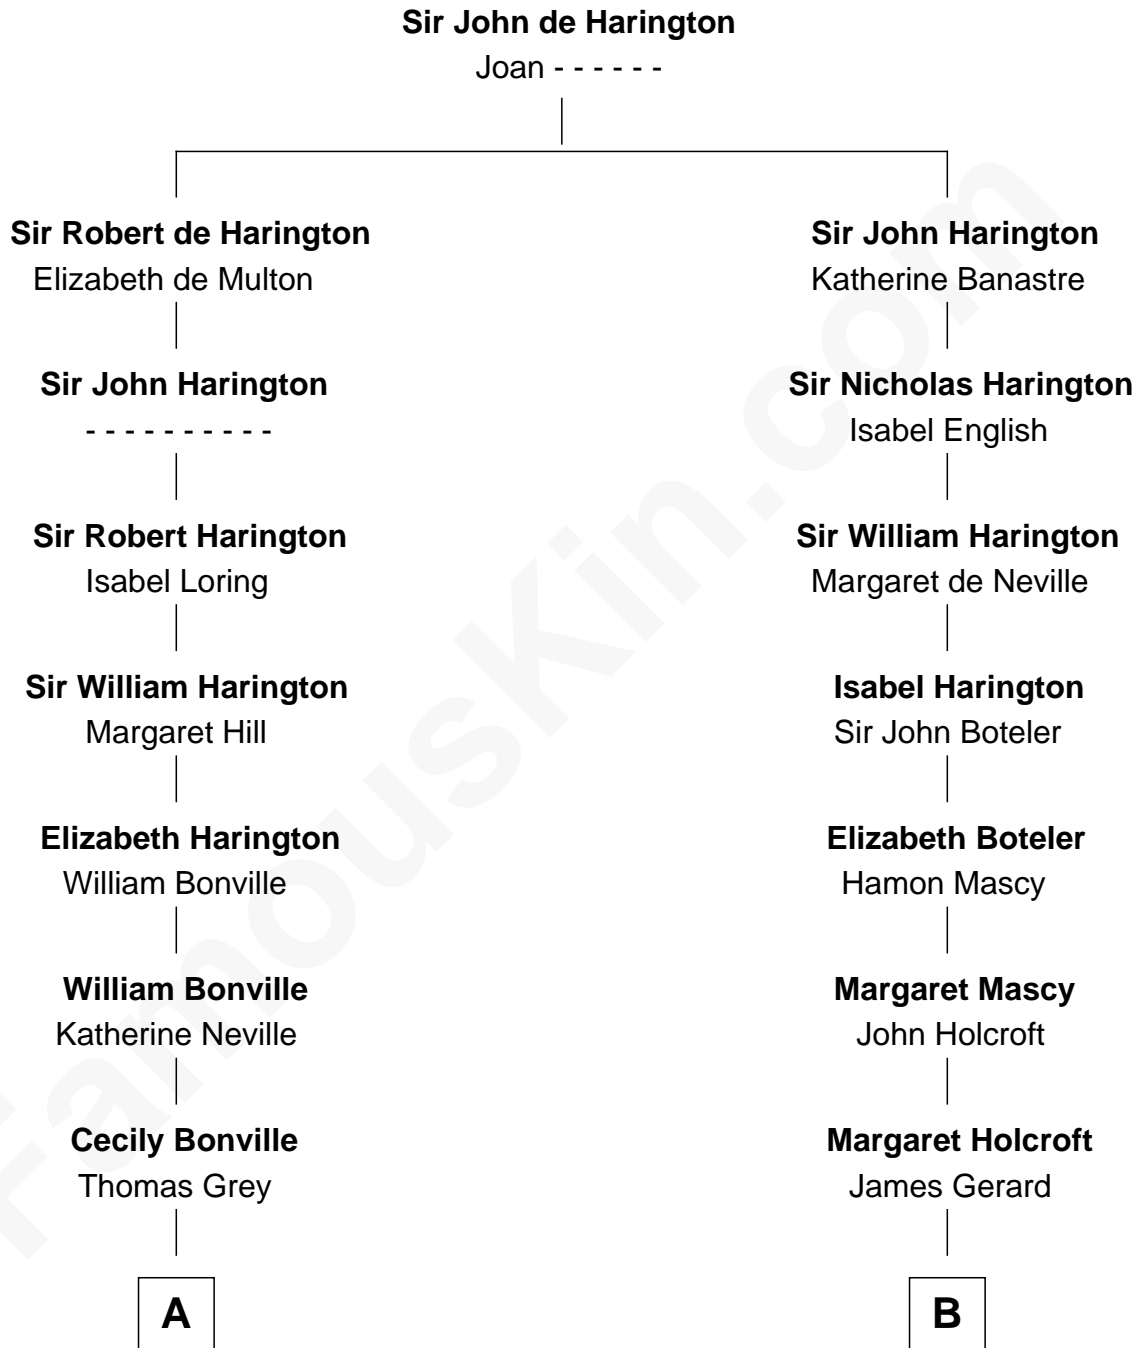

# FamousKin.com Relationship Chart of

**Charles Darwin**

*Theory of Evolution*

17th cousin 1 time removed of

**Ellen (Herndon) Arthur**

*Wife of President Chester A. Arthur*

FamousKin.com