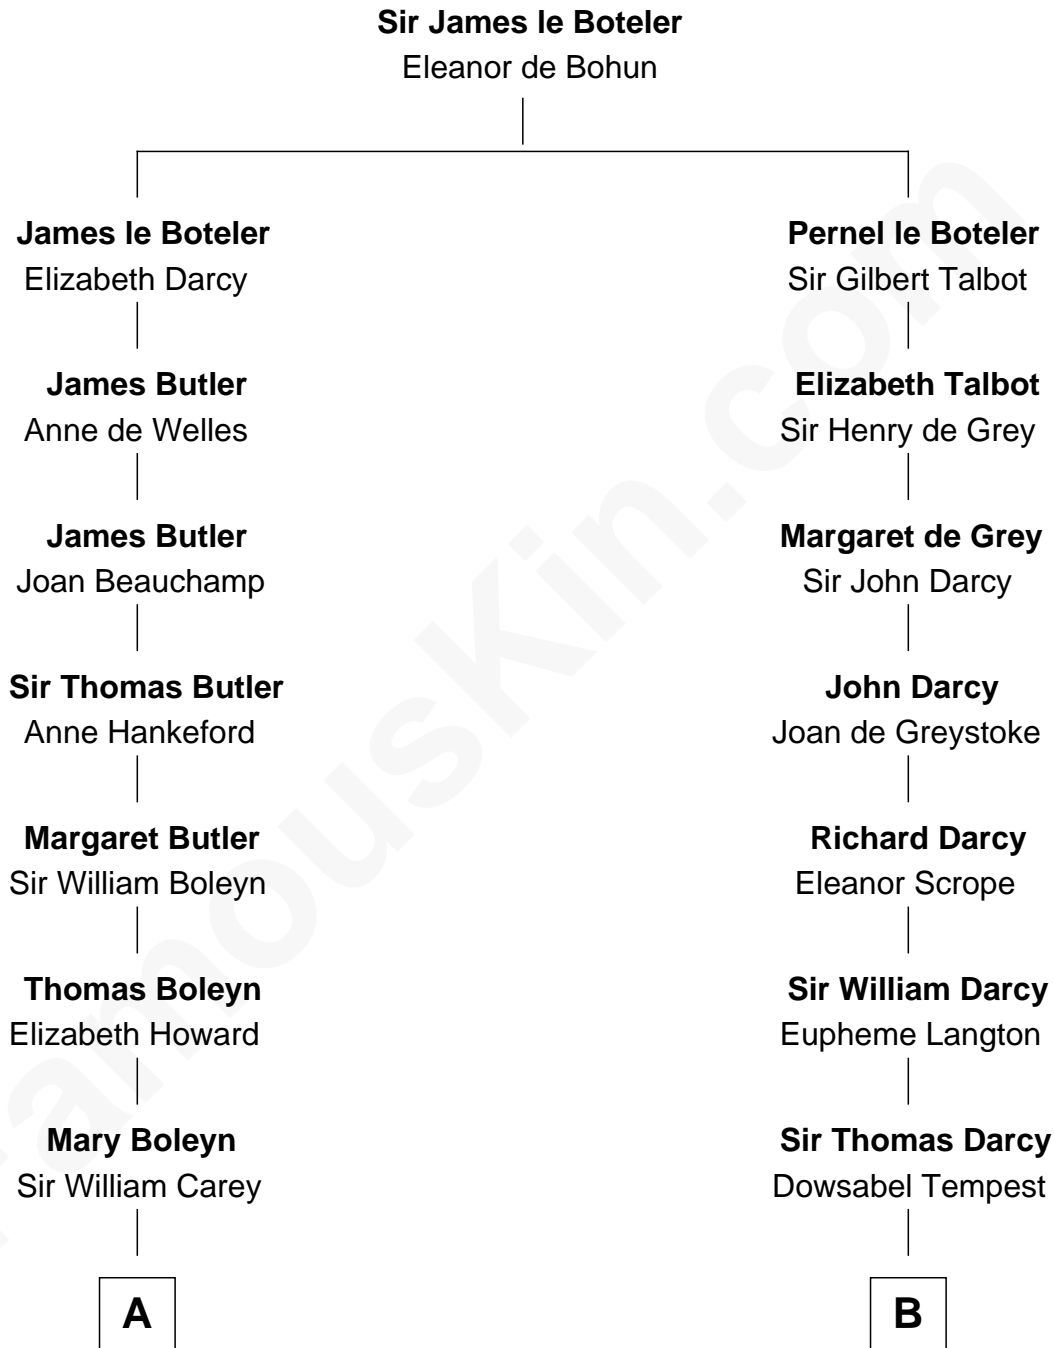

FamousKin.com
Relationship Chart of
Charles Darwin
Theory of Evolution

14th cousin 2 times removed of

Robert Treat Paine
Signer of the Declaration of Independence

A

Catherine Carey
Sir Francis Knollys

Henry Knollys
Margaret Cave

Lettice Knollys
William Paget

William Paget
Frances Rich

Penelope Paget
Philip Foley

Paul Foley
Elizabeth Turton

Penelope Foley
Charles Howard

Mary Howard
Erasmus Darwin

Dr. Robert Waring Darwin
Susanna Wedgwood

Charles Darwin
Theory of Evolution

B

Sir Arthur Darcy
Mary Carew

Sir Edward Darcy
Elizabeth Astley

Isabella Darcy
John Launce

Mary Launce
Rev. John Sherman

Abigail Sherman
Rev. Samuel Willard

Abigail Willard
Rev. Samuel Treat