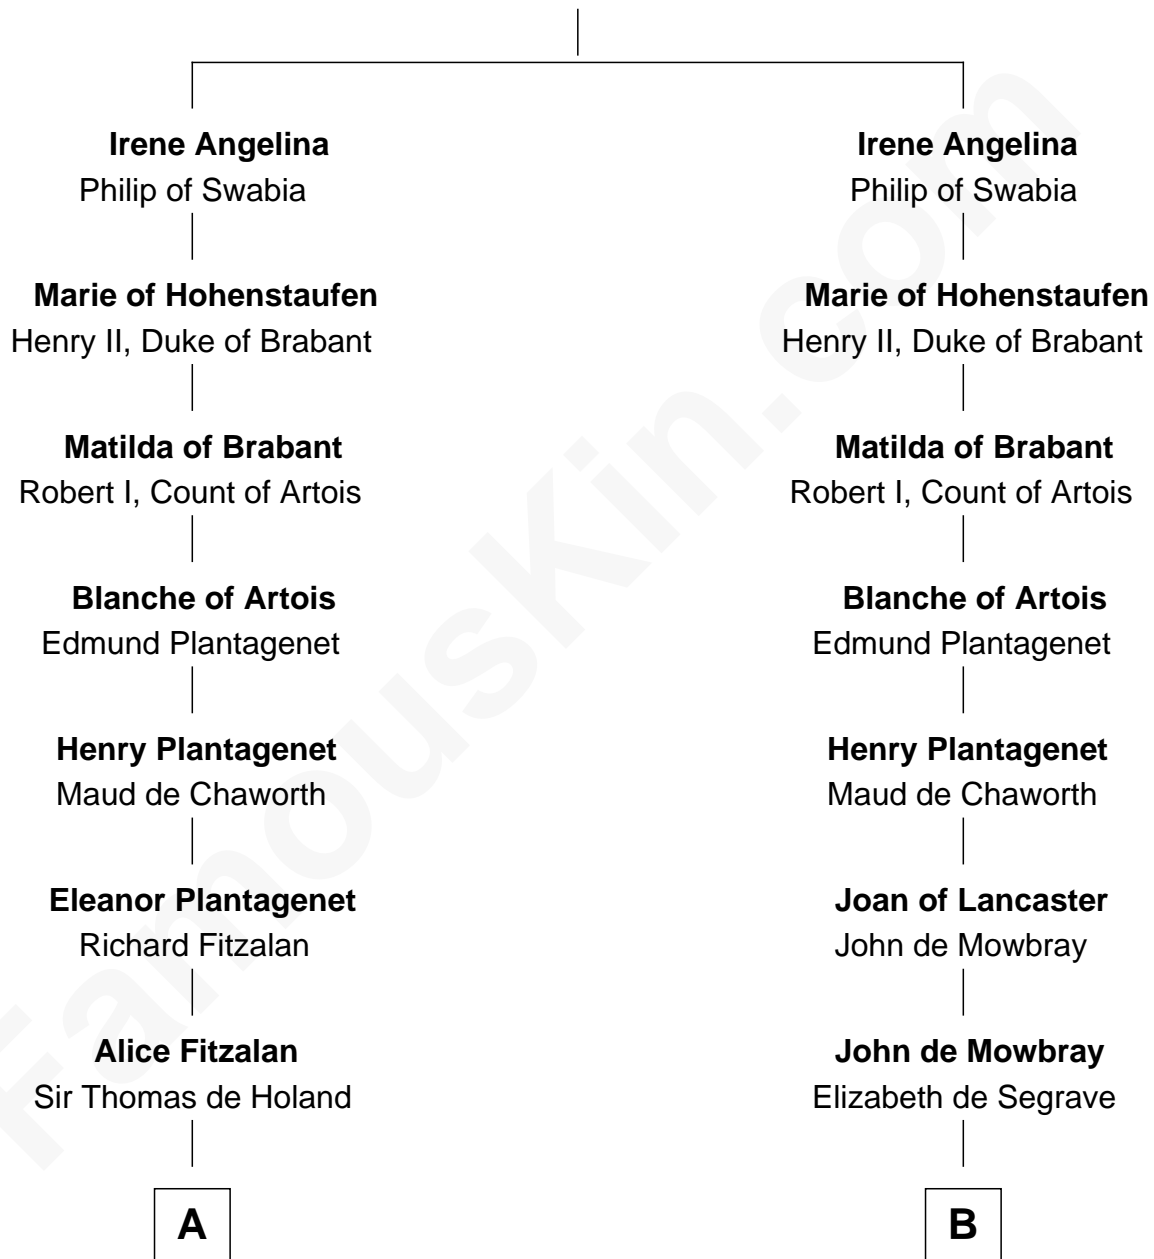

FamousKin.com Relationship Chart of

Charles Darwin

Theory of Evolution

19th cousin 2 times removed of

Thomas Nelson

Signer of the Declaration of Independence

Isaac II Angelos

C

Paul Foley
Elizabeth Turton

Penelope Foley
Charles Howard

Mary Howard
Erasmus Darwin

Dr. Robert Waring Darwin
Susanna Wedgwood

Charles Darwin
Theory of Evolution

D

Margaret Reade
Thomas Nelson

William Nelson
Elizabeth Burwell

Thomas Nelson
Signer of Declaration of Independence

FamousKin.com