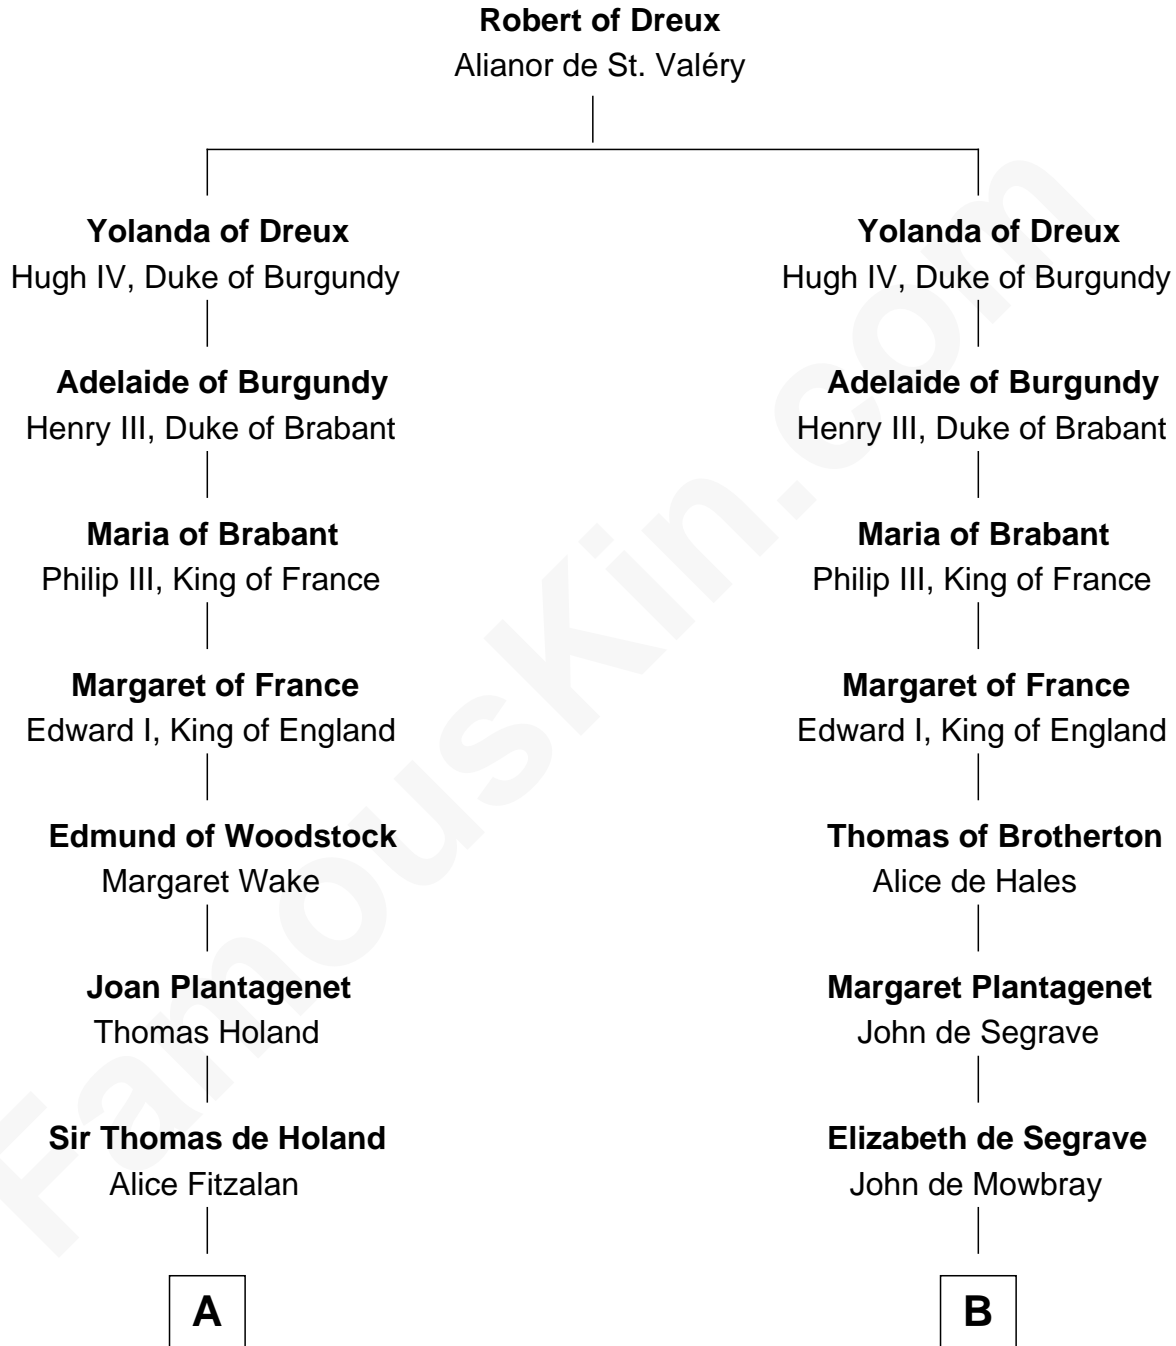

FamousKin.com Relationship Chart of

Charles Darwin

Theory of Evolution

19th cousin 2 times removed of

Thomas Nelson

Signer of the Declaration of Independence

C

Paul Foley
Elizabeth Turton

Penelope Foley
Charles Howard

Mary Howard
Erasmus Darwin

Dr. Robert Waring Darwin
Susanna Wedgwood

Charles Darwin
Theory of Evolution

D

Margaret Reade
Thomas Nelson

William Nelson
Elizabeth Burwell

Thomas Nelson
Signer of Declaration of Independence