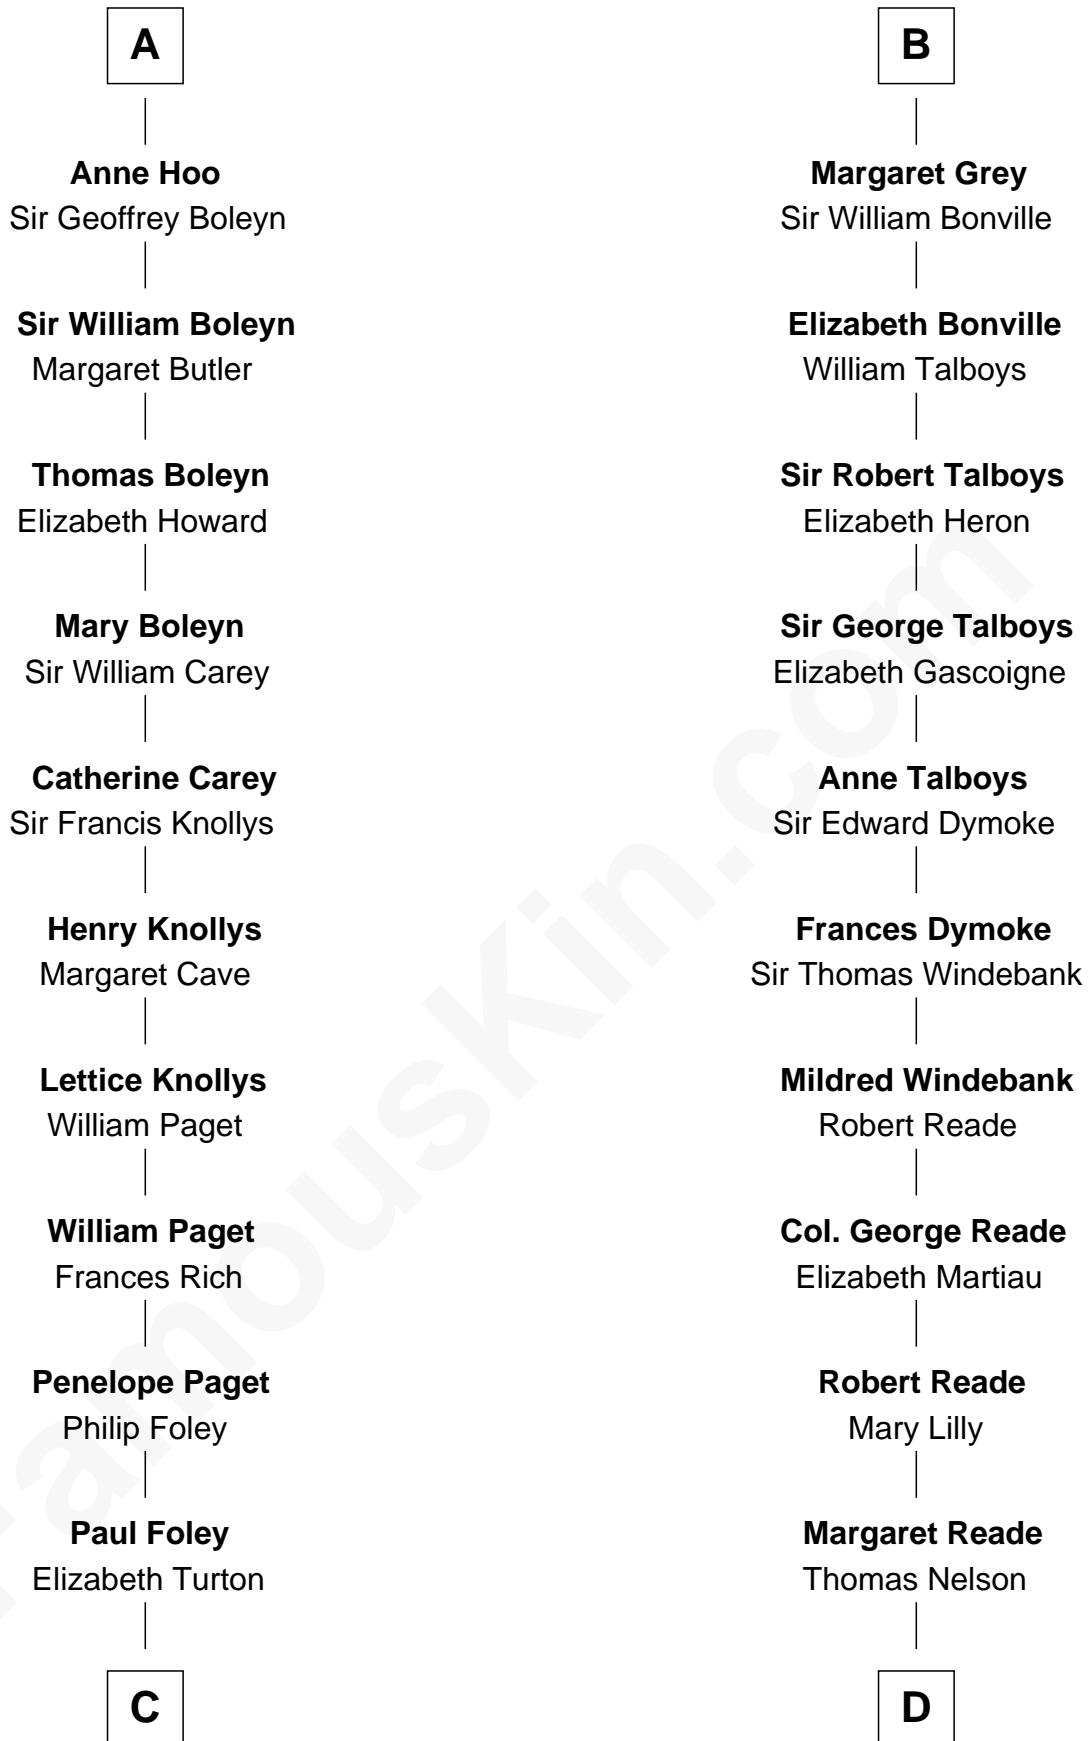

FamousKin.com Relationship Chart of

Charles Darwin

Theory of Evolution

18th cousin 2 times removed of

Thomas Nelson

Signer of the Declaration of Independence

William d'Aubenev

Mabel of Chester

Sir Thomas de Felton

Joan Walkfare

Eleanor de Felton

Sir Thomas Hoo

Sir Thomas Hoo

Elizabeth Wychingham

A

Nichole d'Aubenev

Margaret de Audley

Beatrice de Stafford

Thomas de Ros

Margaret de Ros

Sir Reynold Grey

B

C

Penelope Foley
Charles Howard

Mary Howard
Erasmus Darwin

Dr. Robert Waring Darwin
Susanna Wedgwood

Charles Darwin
Theory of Evolution

D

William Nelson
Elizabeth Burwell

Thomas Nelson
Signer of Declaration of Independence

FamousKin.com