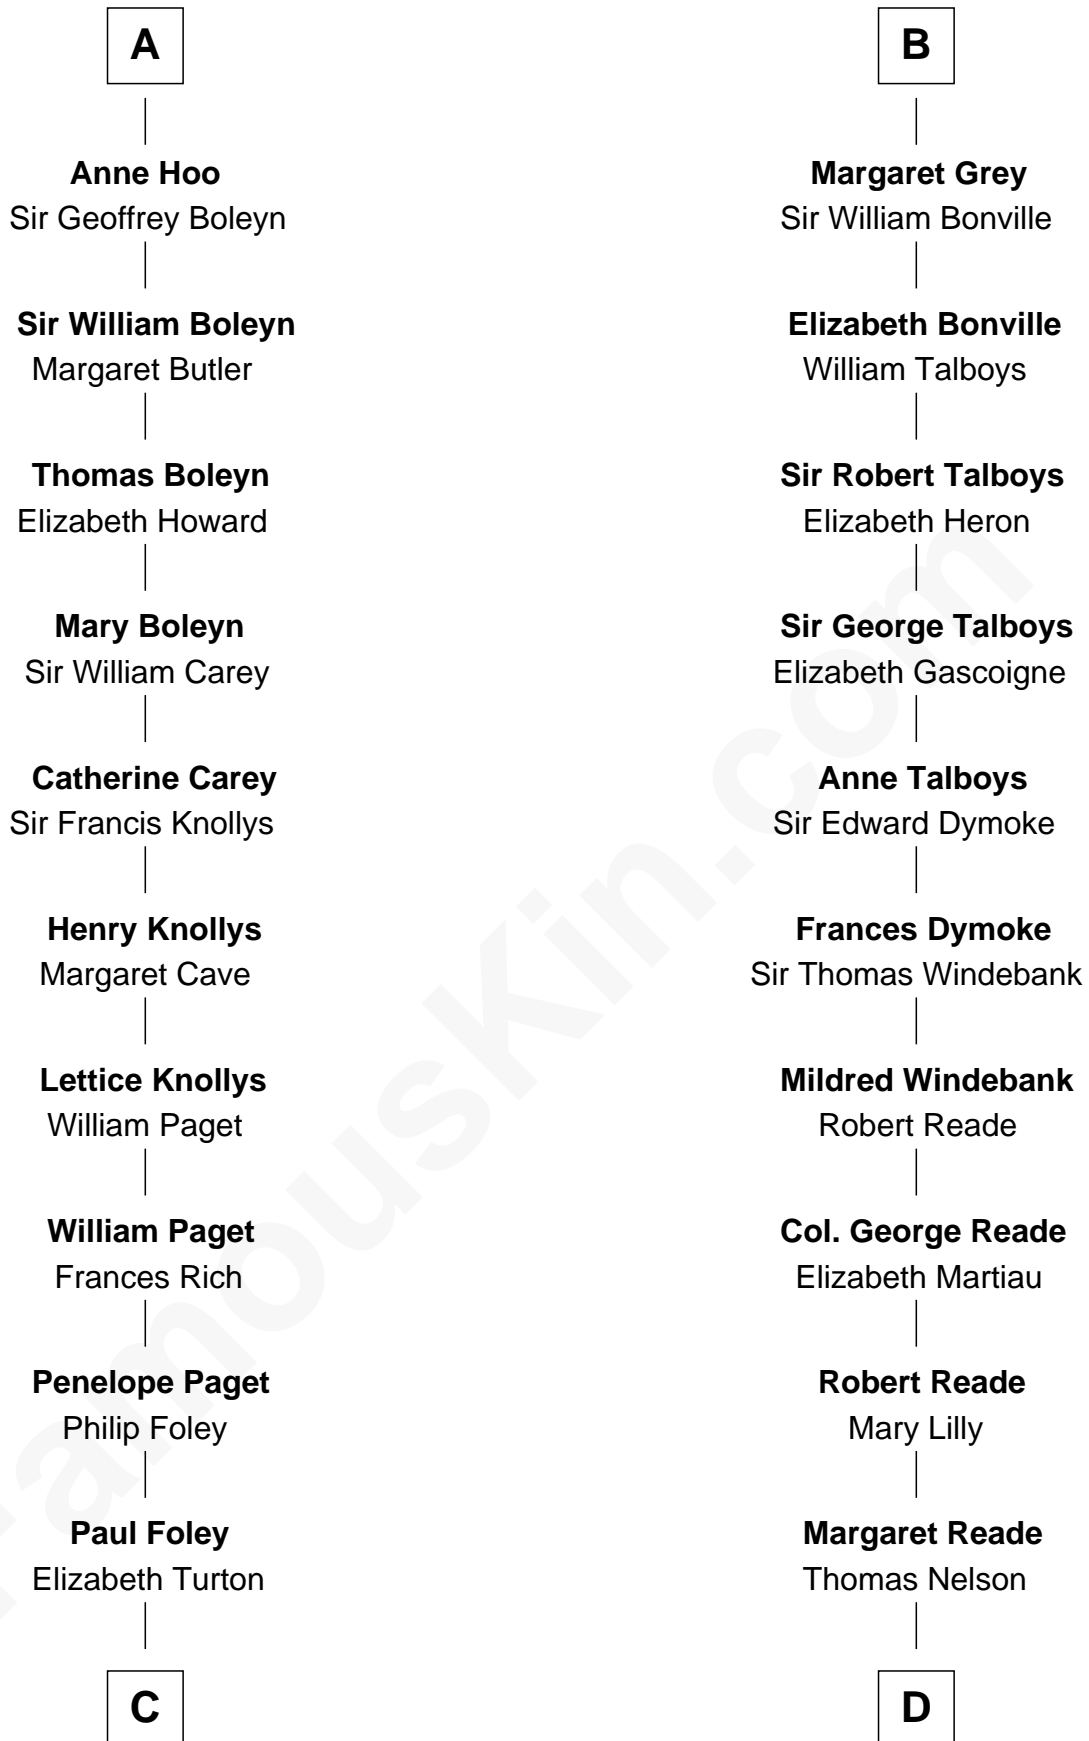

FamousKin.com Relationship Chart of

Charles Darwin

Theory of Evolution

18th cousin 2 times removed of

Thomas Nelson

Signer of the Declaration of Independence

C

Penelope Foley
Charles Howard

Mary Howard
Erasmus Darwin

Dr. Robert Waring Darwin
Susanna Wedgwood

Charles Darwin
Theory of Evolution

D

William Nelson
Elizabeth Burwell

Thomas Nelson
Signer of Declaration of Independence

FamousKin.com