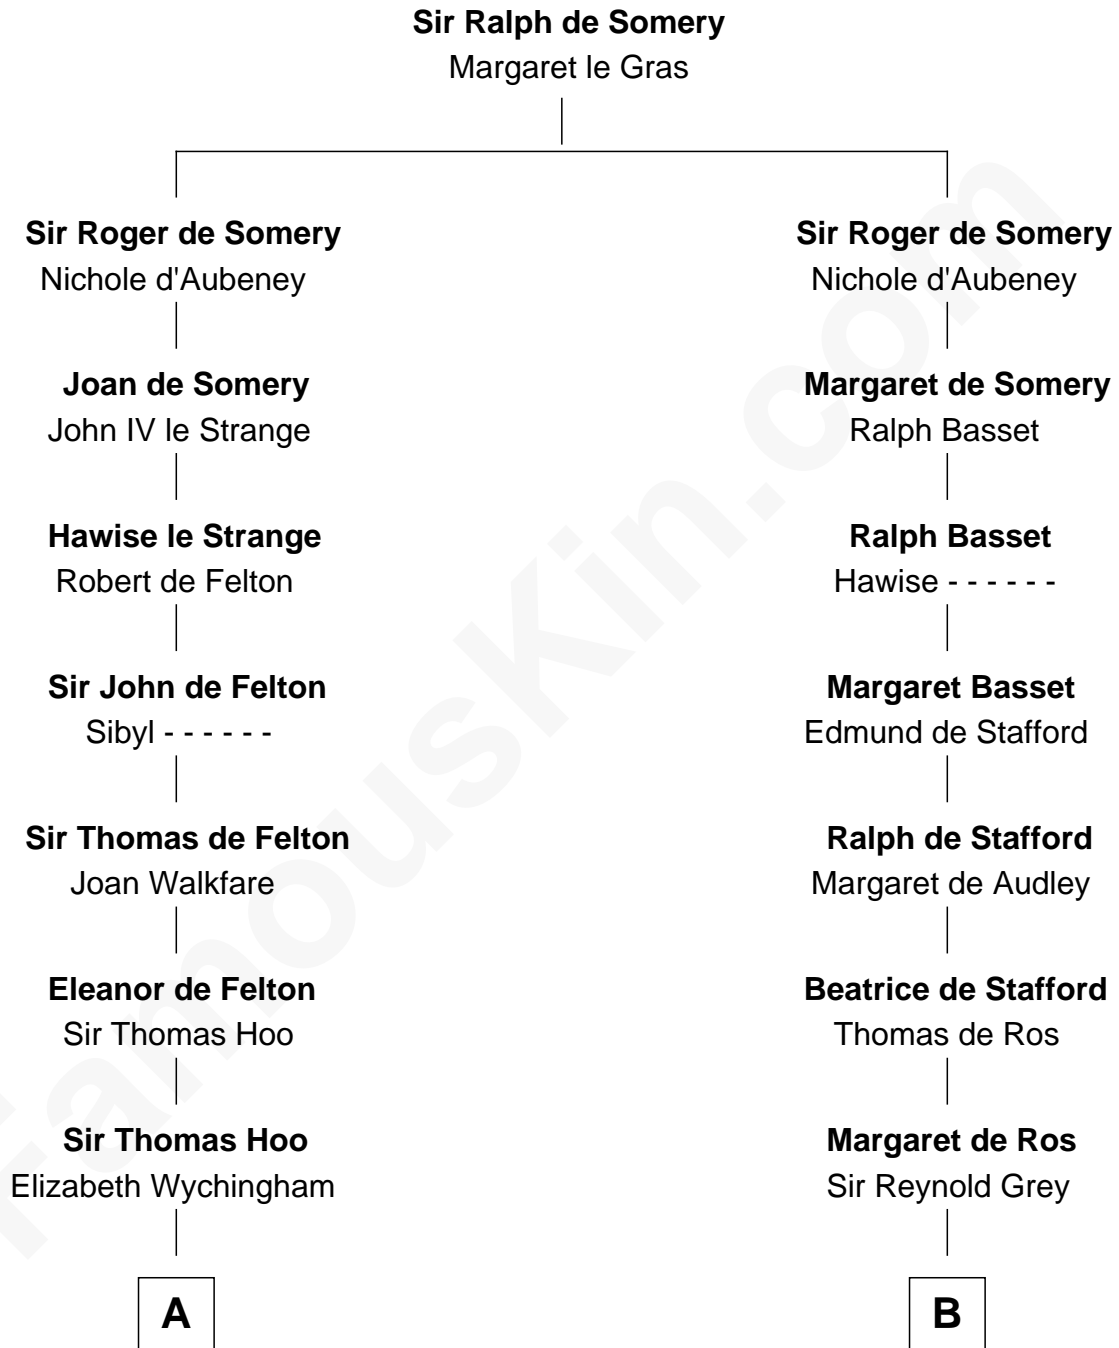

FamousKin.com Relationship Chart of

Charles Darwin

Theory of Evolution

18th cousin 2 times removed of

Thomas Nelson

Signer of the Declaration of Independence

C

Penelope Foley
Charles Howard

Mary Howard
Erasmus Darwin

Dr. Robert Waring Darwin
Susanna Wedgwood

Charles Darwin
Theory of Evolution

D

William Nelson
Elizabeth Burwell

Thomas Nelson
Signer of Declaration of Independence

FamousKin.com