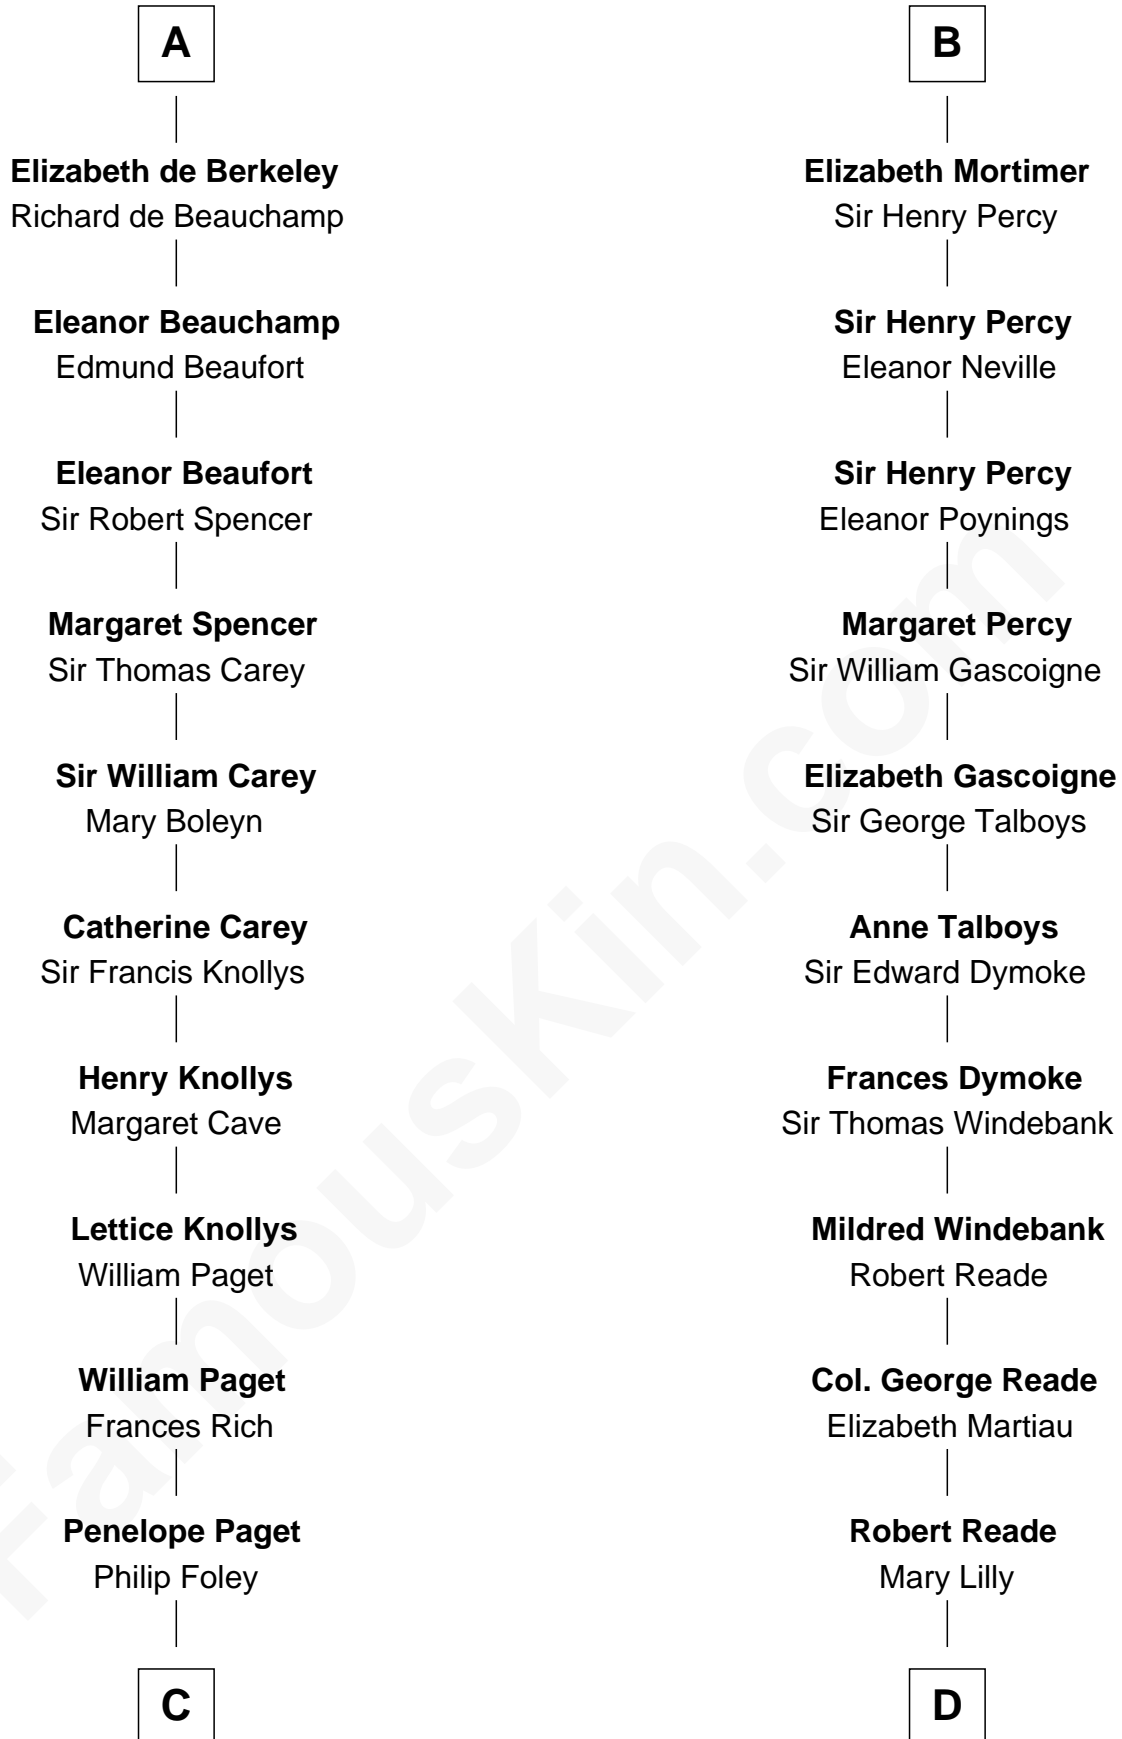

FamousKin.com Relationship Chart of

Charles Darwin

Theory of Evolution

19th cousin 2 times removed of

Thomas Nelson

Signer of the Declaration of Independence

C

Paul Foley
Elizabeth Turton

Penelope Foley
Charles Howard

Mary Howard
Erasmus Darwin

Dr. Robert Waring Darwin
Susanna Wedgwood

Charles Darwin
Theory of Evolution

D

Margaret Reade
Thomas Nelson

William Nelson
Elizabeth Burwell

Thomas Nelson
Signer of Declaration of Independence