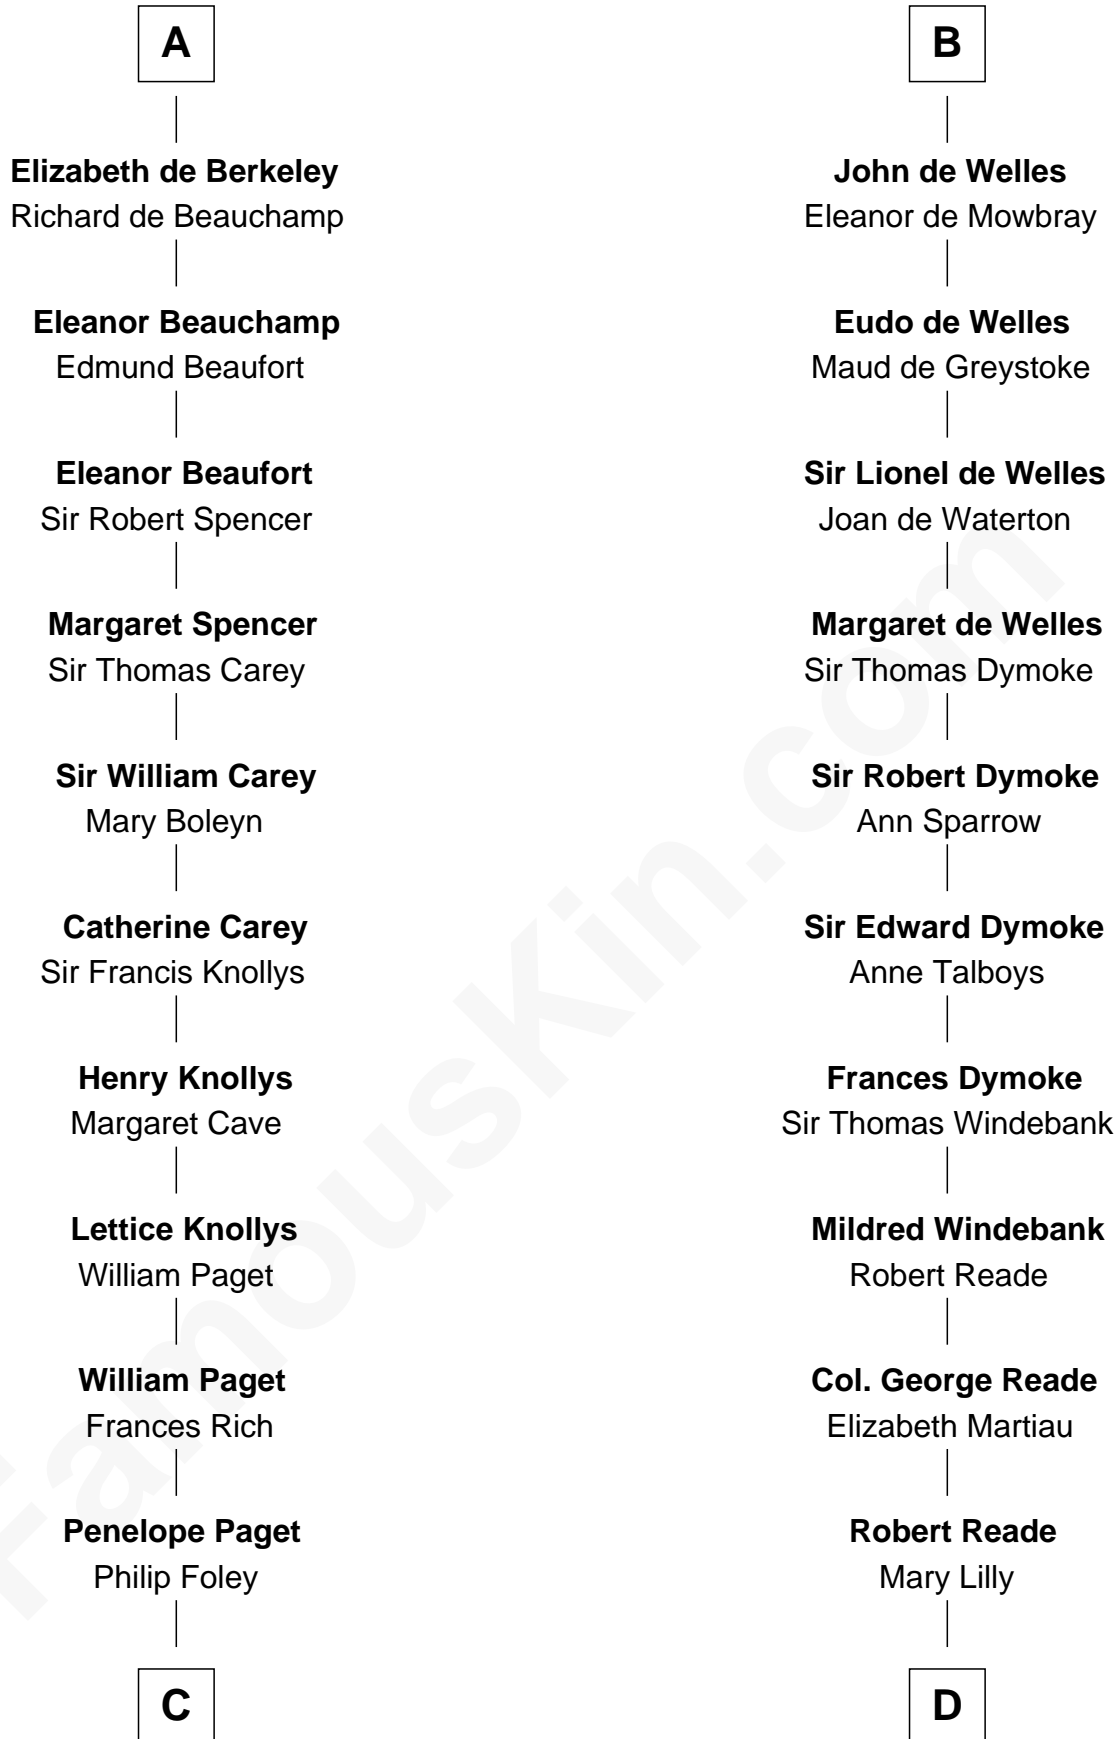

FamousKin.com Relationship Chart of

Charles Darwin

Theory of Evolution

19th cousin 2 times removed of

Thomas Nelson

Signer of the Declaration of Independence

C

Paul Foley
Elizabeth Turton

Penelope Foley
Charles Howard

Mary Howard
Erasmus Darwin

Dr. Robert Waring Darwin
Susanna Wedgwood

Charles Darwin
Theory of Evolution

D

Margaret Reade
Thomas Nelson

William Nelson
Elizabeth Burwell

Thomas Nelson
Signer of Declaration of Independence