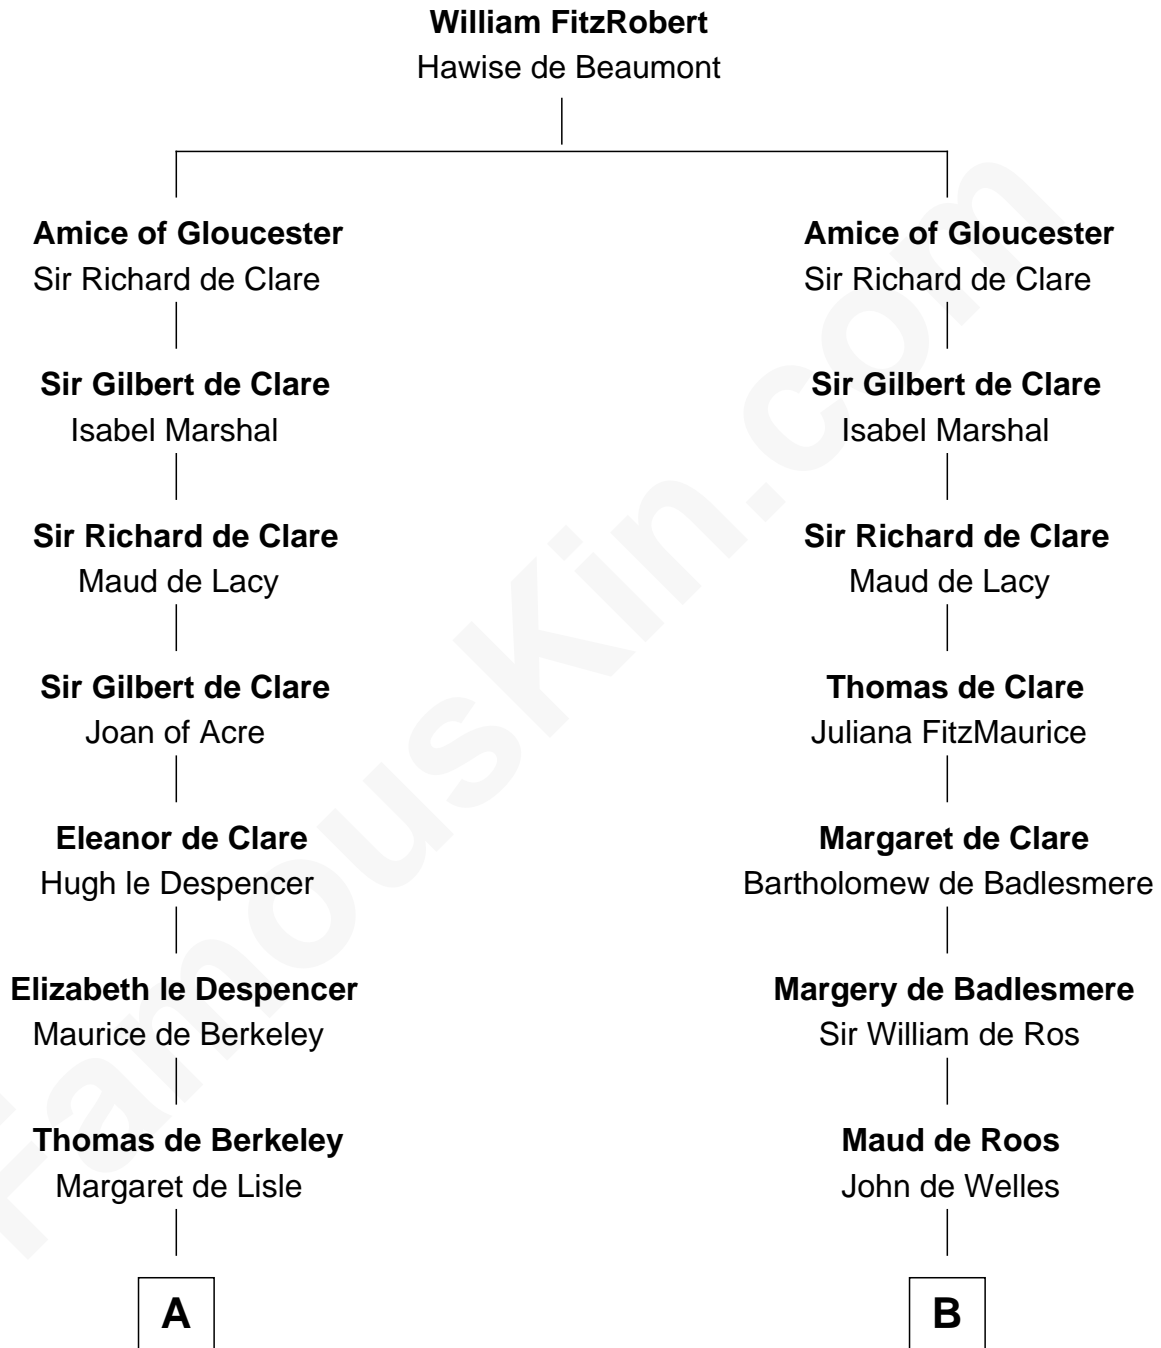

FamousKin.com Relationship Chart of

Charles Darwin

Theory of Evolution

19th cousin 2 times removed of

Thomas Nelson

Signer of the Declaration of Independence

C

Paul Foley
Elizabeth Turton

Penelope Foley
Charles Howard

Mary Howard
Erasmus Darwin

Dr. Robert Waring Darwin
Susanna Wedgwood

Charles Darwin
Theory of Evolution

D

Margaret Reade
Thomas Nelson

William Nelson
Elizabeth Burwell

Thomas Nelson
Signer of Declaration of Independence