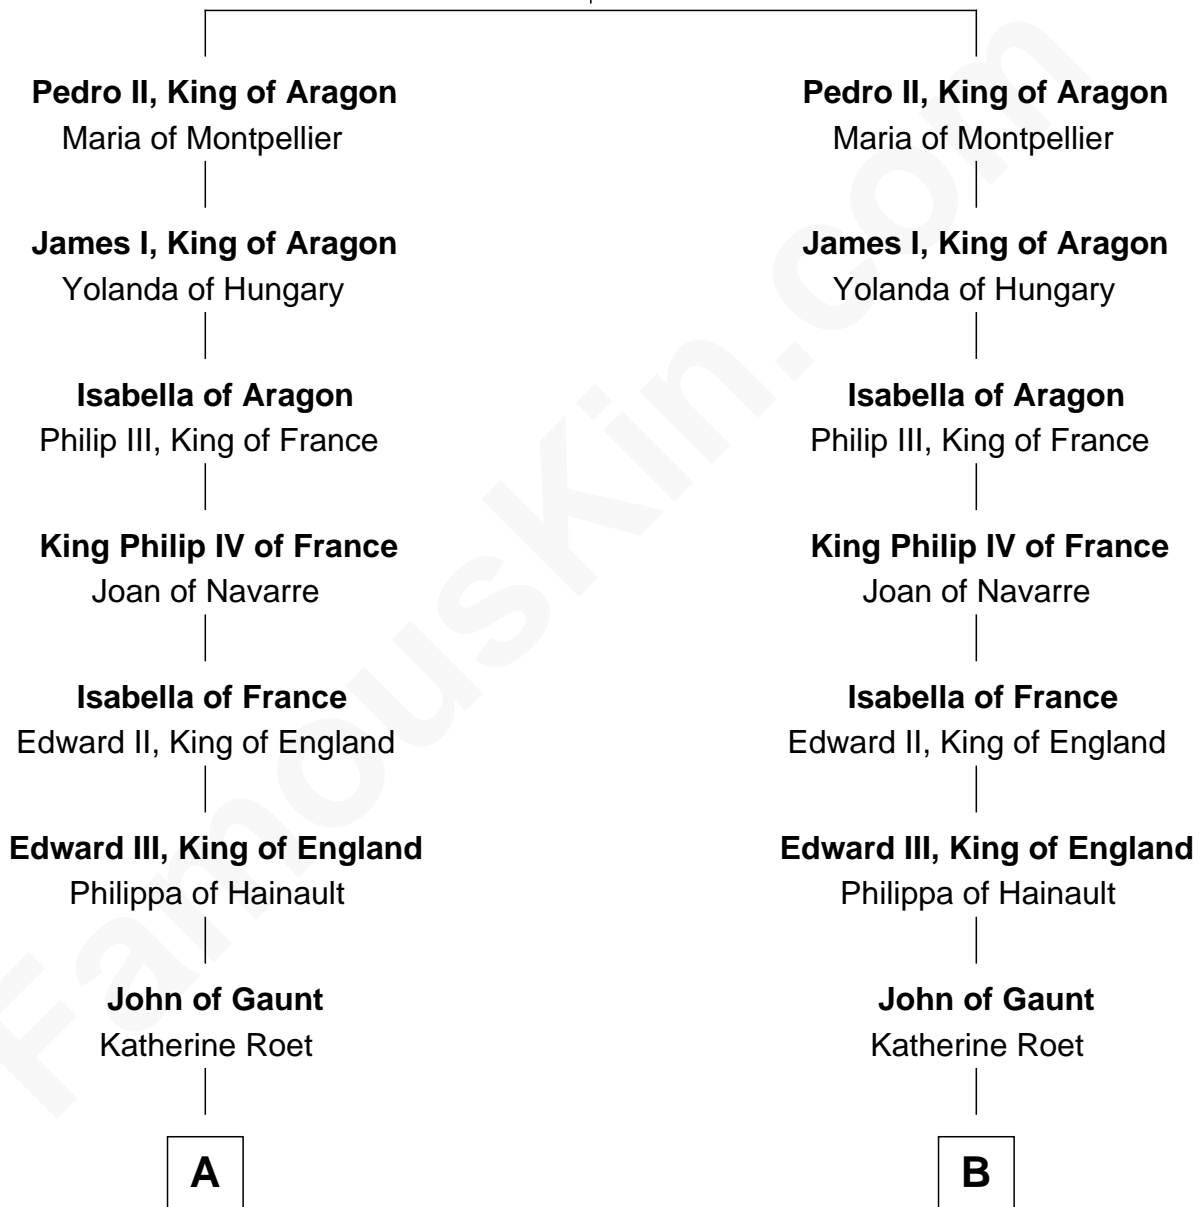

FamousKin.com Relationship Chart of

Charles Darwin

Theory of Evolution

19th cousin 2 times removed of

Thomas Nelson

Signer of the Declaration of Independence

Alfonso II, King of Aragon

Sancha of Castile

C

Paul Foley
Elizabeth Turton

Penelope Foley
Charles Howard

Mary Howard
Erasmus Darwin

Dr. Robert Waring Darwin
Susanna Wedgwood

Charles Darwin
Theory of Evolution

D

Margaret Reade
Thomas Nelson