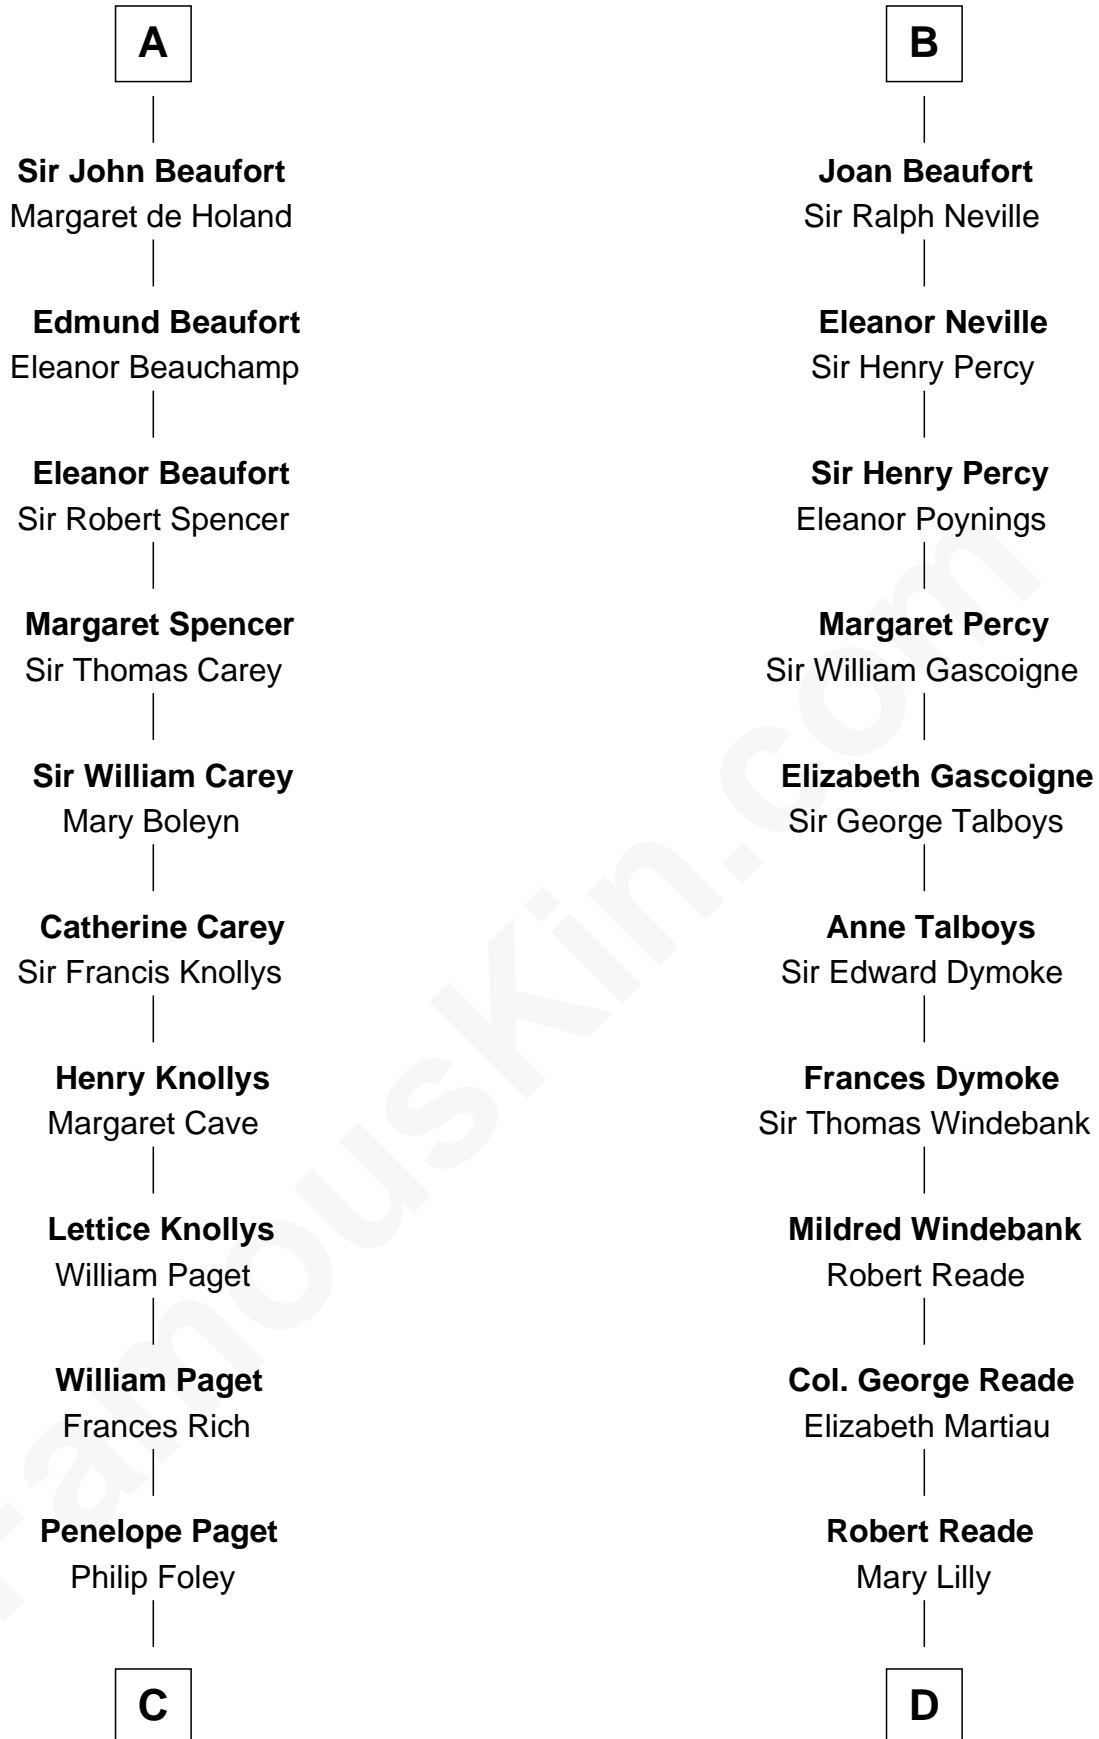

FamousKin.com Relationship Chart of

Charles Darwin

Theory of Evolution

19th cousin 2 times removed of

Thomas Nelson

Signer of the Declaration of Independence

Alfonso II, King of Aragon

Sancha of Castile

C

Paul Foley
Elizabeth Turton

Penelope Foley
Charles Howard

Mary Howard
Erasmus Darwin

Dr. Robert Waring Darwin
Susanna Wedgwood

Charles Darwin
Theory of Evolution

D

Margaret Reade
Thomas Nelson