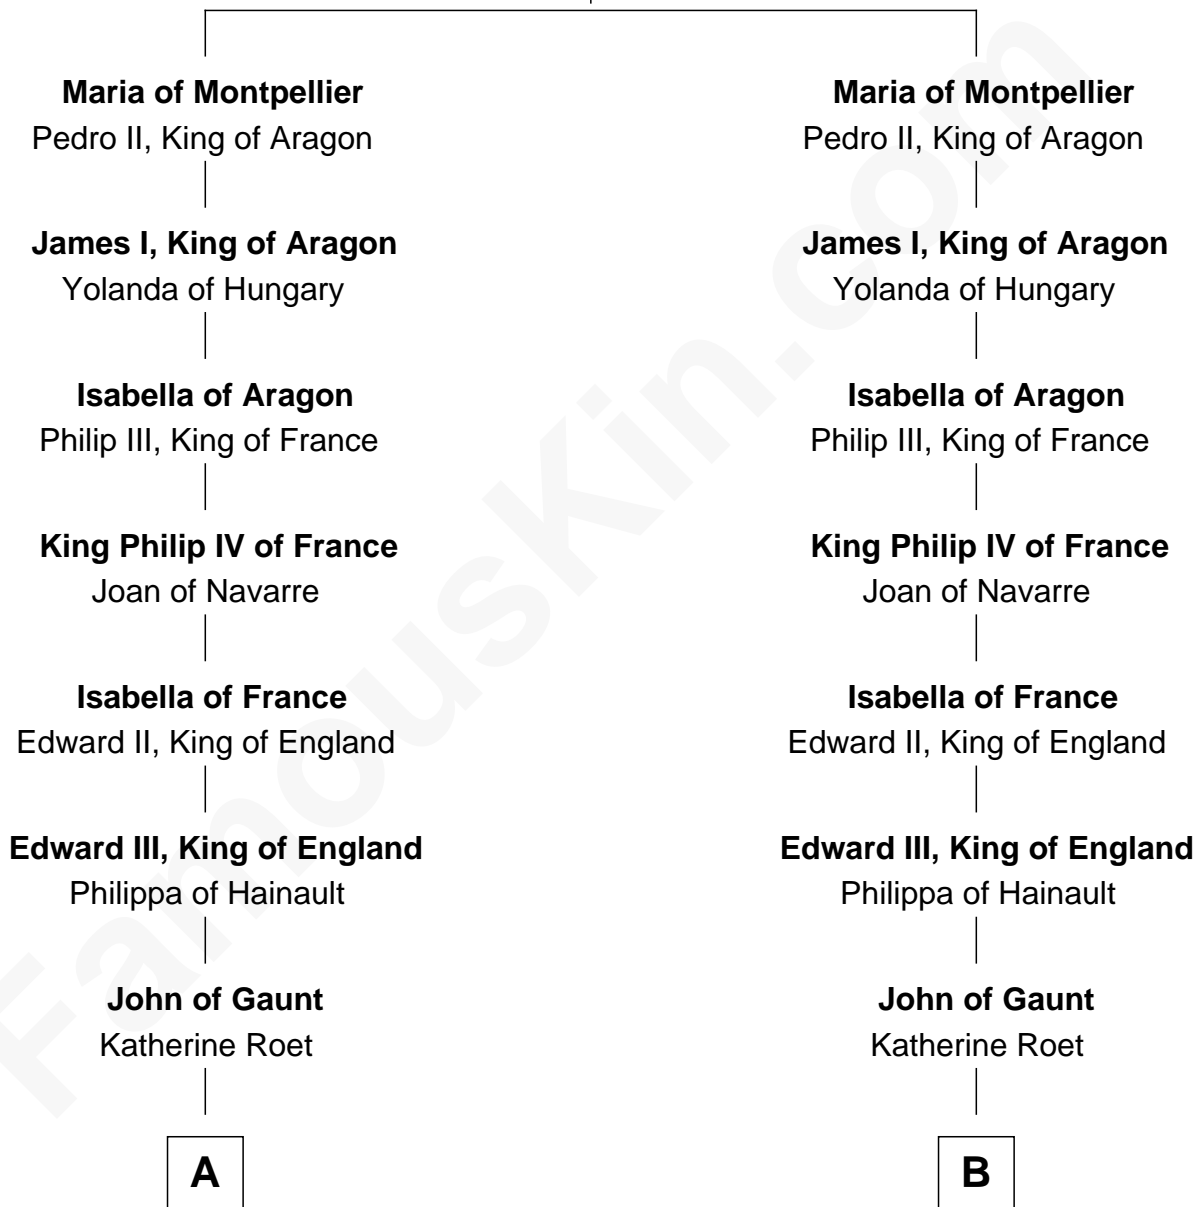

# FamousKin.com Relationship Chart of

**Charles Darwin**

*Theory of Evolution*

19th cousin 2 times removed of

**Thomas Nelson**

*Signer of the Declaration of Independence*

**William VIII de Montpellier**

Eudoxia Comnenus

**C**

**Paul Foley**  
Elizabeth Turton

**Penelope Foley**  
Charles Howard

**Mary Howard**  
Erasmus Darwin

**Dr. Robert Waring Darwin**  
Susanna Wedgwood

**Charles Darwin**  
*Theory of Evolution*

**D**

**Margaret Reade**  
Thomas Nelson