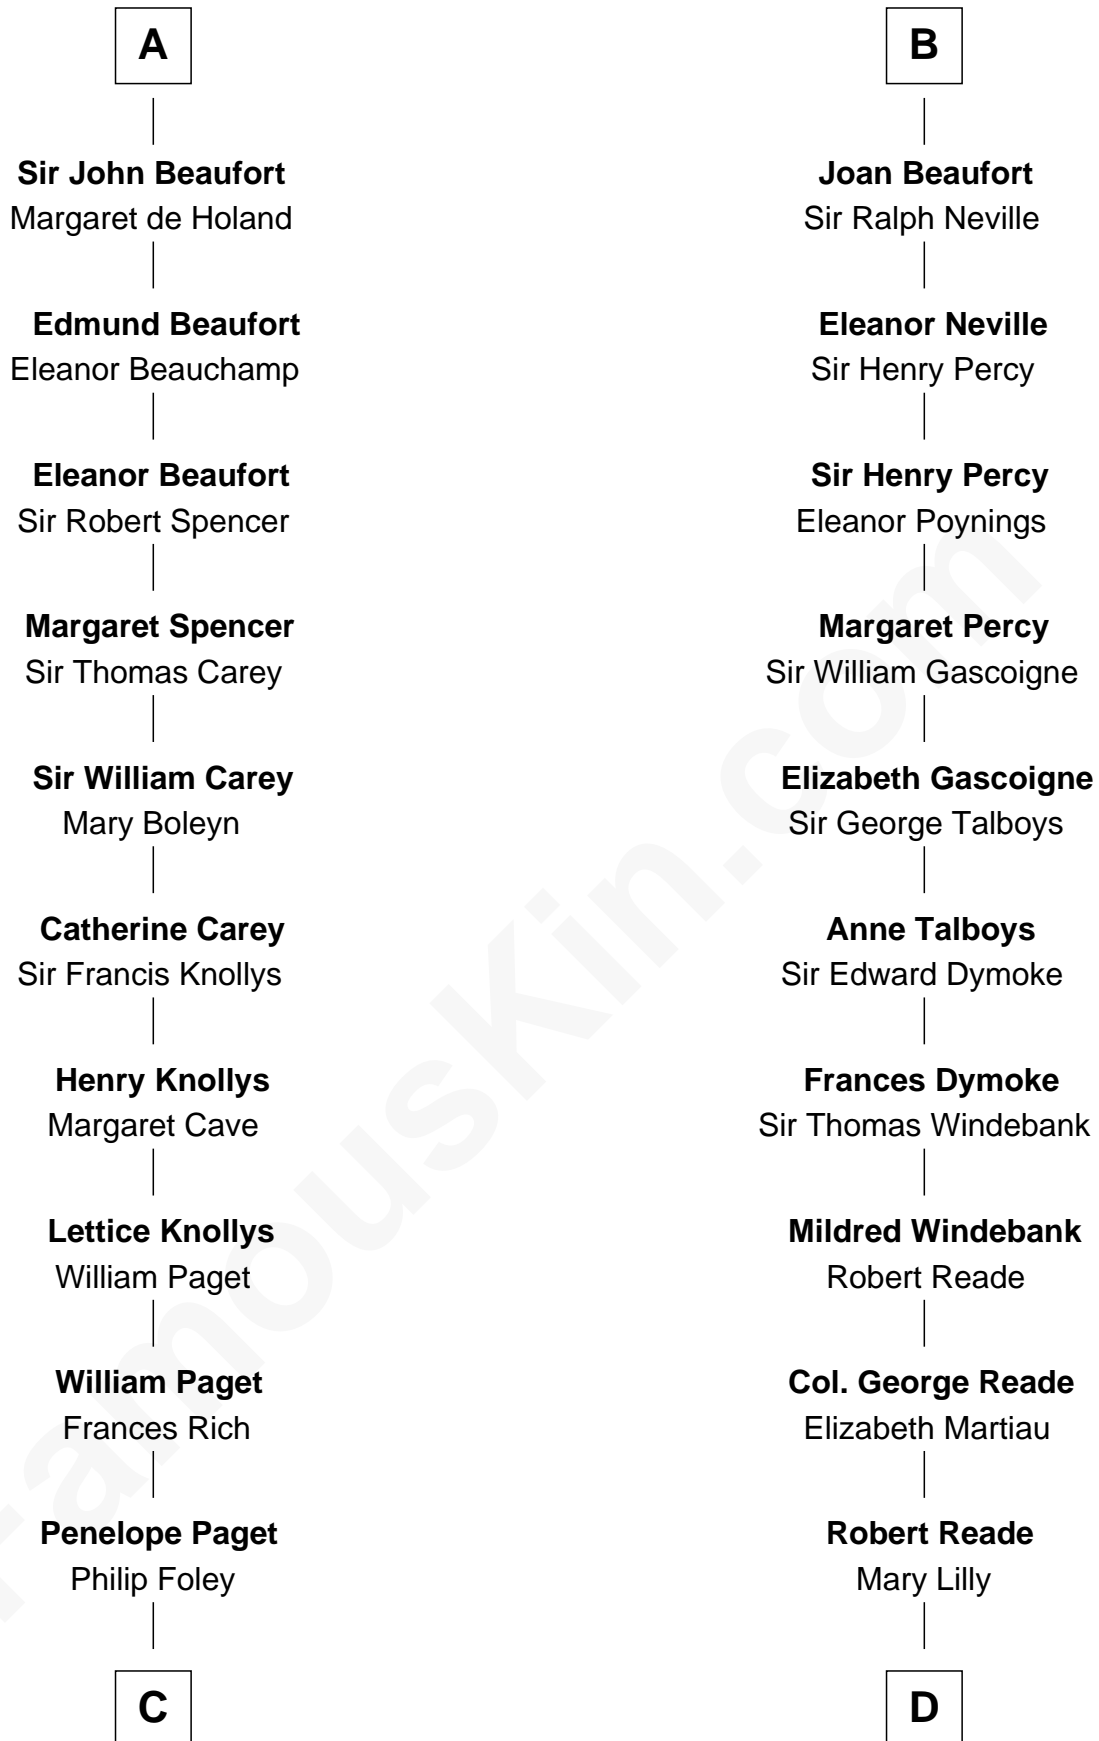

# FamousKin.com Relationship Chart of

**Charles Darwin**

*Theory of Evolution*

19th cousin 2 times removed of

**Thomas Nelson**

*Signer of the Declaration of Independence*

**William VIII de Montpellier**

Eudoxia Comnenus

**C**

**Paul Foley**  
Elizabeth Turton

**Penelope Foley**  
Charles Howard

**Mary Howard**  
Erasmus Darwin

**Dr. Robert Waring Darwin**  
Susanna Wedgwood

**Charles Darwin**  
*Theory of Evolution*

**D**

**Margaret Reade**  
Thomas Nelson