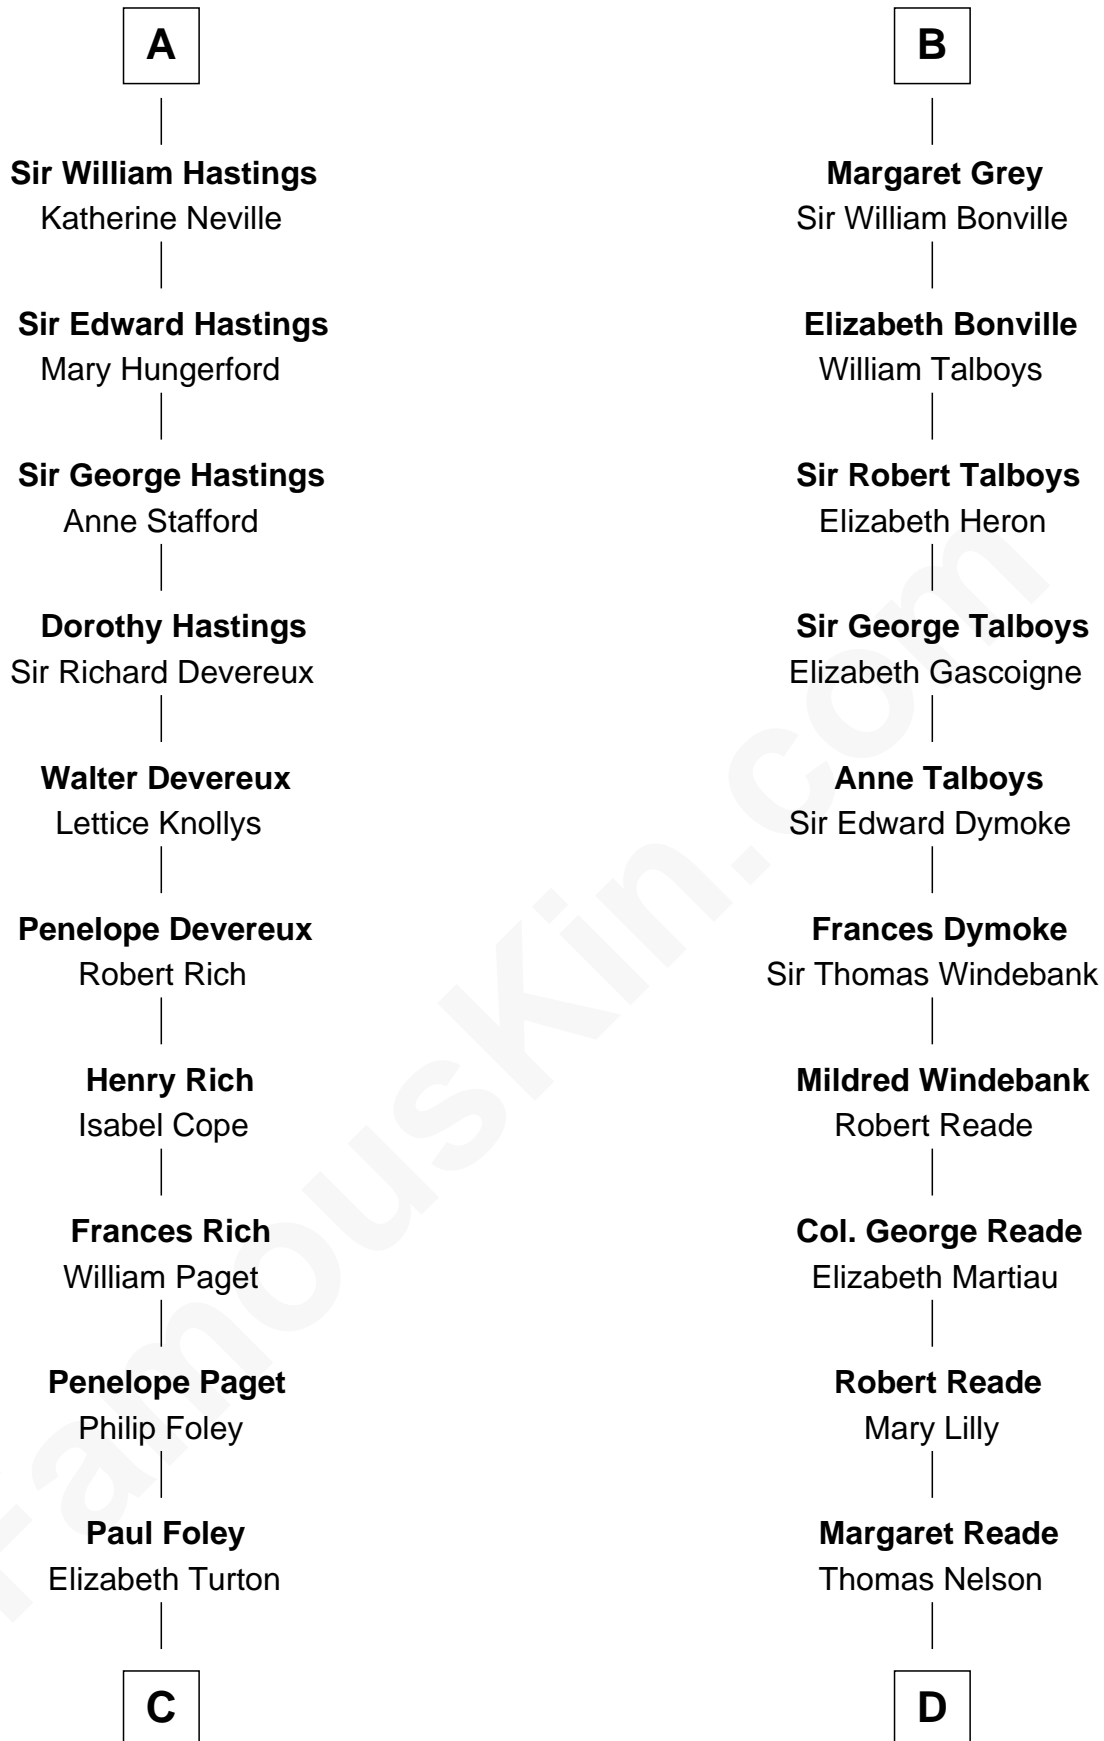

FamousKin.com Relationship Chart of

Charles Darwin

Theory of Evolution

18th cousin 2 times removed of

Thomas Nelson

Signer of the Declaration of Independence

Robert Fitzwalter

Rohese - - - - -

Ida Longespee

Ela FitzWalter

William de Odingsells

Ida de Odingsells

Sir Roger de Herdeburgh

Ela Herdeburgh

Sir William de Boteler

Ankaret le Boteler

John le Strange

Eleanor le Strange

Sir Reynold de Grey

Sir Reynold Grey

Margaret de Ros

B

C

Penelope Foley
Charles Howard

Mary Howard
Erasmus Darwin

Dr. Robert Waring Darwin
Susanna Wedgwood

Charles Darwin
Theory of Evolution

D

William Nelson
Elizabeth Burwell

Thomas Nelson
Signer of Declaration of Independence

FamousKin.com