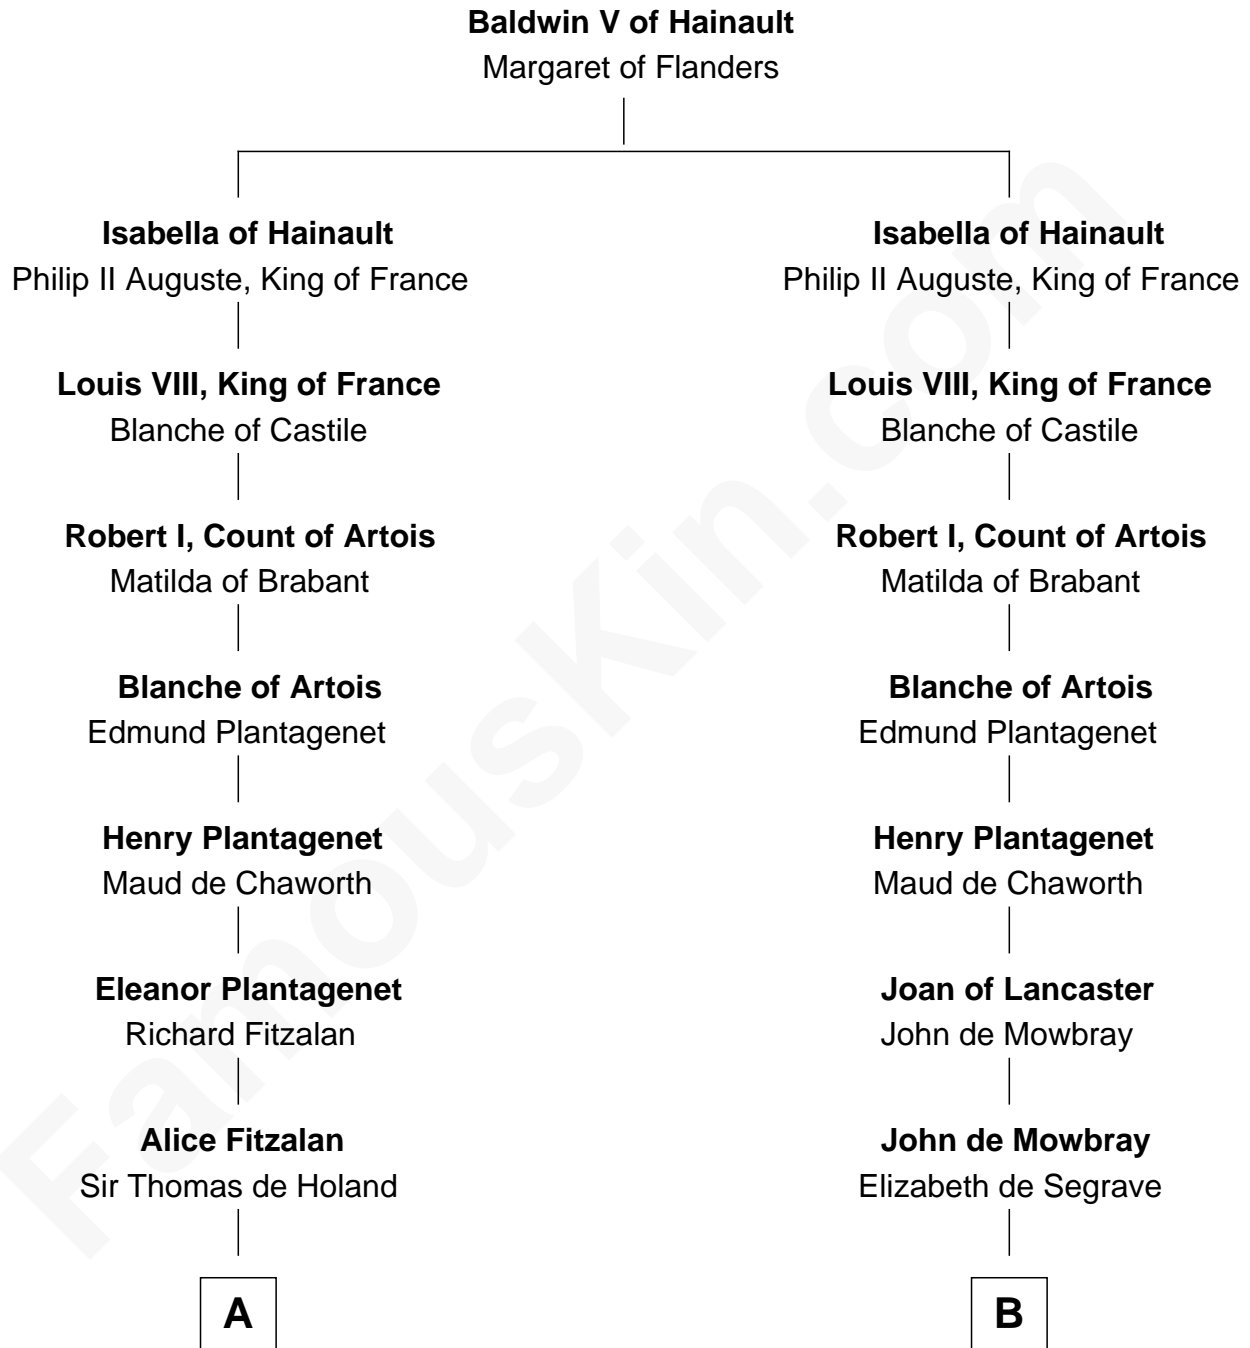

FamousKin.com Relationship Chart of

Charles Darwin

Theory of Evolution

19th cousin 2 times removed of

Thomas Nelson

Signer of the Declaration of Independence

C

Paul Foley
Elizabeth Turton

Penelope Foley
Charles Howard

Mary Howard
Erasmus Darwin

Dr. Robert Waring Darwin
Susanna Wedgwood

Charles Darwin
Theory of Evolution

D

Margaret Reade
Thomas Nelson

William Nelson
Elizabeth Burwell

Thomas Nelson
Signer of Declaration of Independence