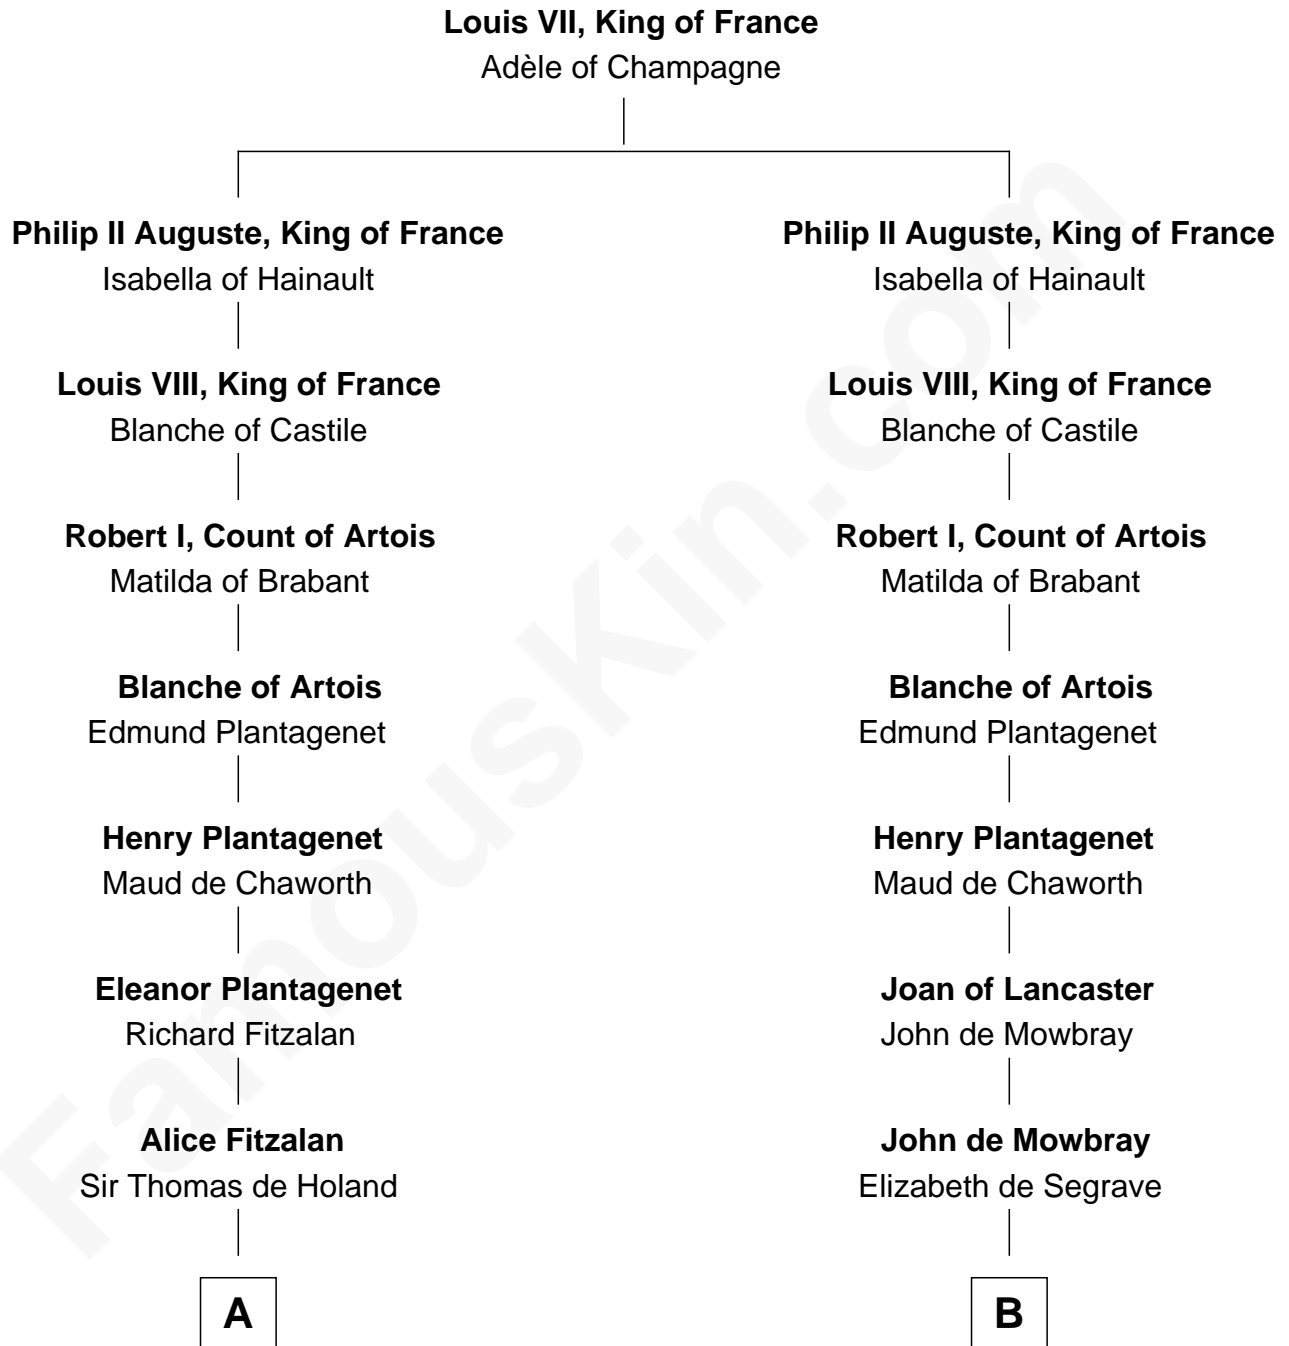

FamousKin.com Relationship Chart of

Charles Darwin

Theory of Evolution

19th cousin 2 times removed of

Thomas Nelson

Signer of the Declaration of Independence

C

Paul Foley
Elizabeth Turton

Penelope Foley
Charles Howard

Mary Howard
Erasmus Darwin

Dr. Robert Waring Darwin
Susanna Wedgwood

Charles Darwin
Theory of Evolution

D

Margaret Reade
Thomas Nelson

William Nelson
Elizabeth Burwell

Thomas Nelson
Signer of Declaration of Independence