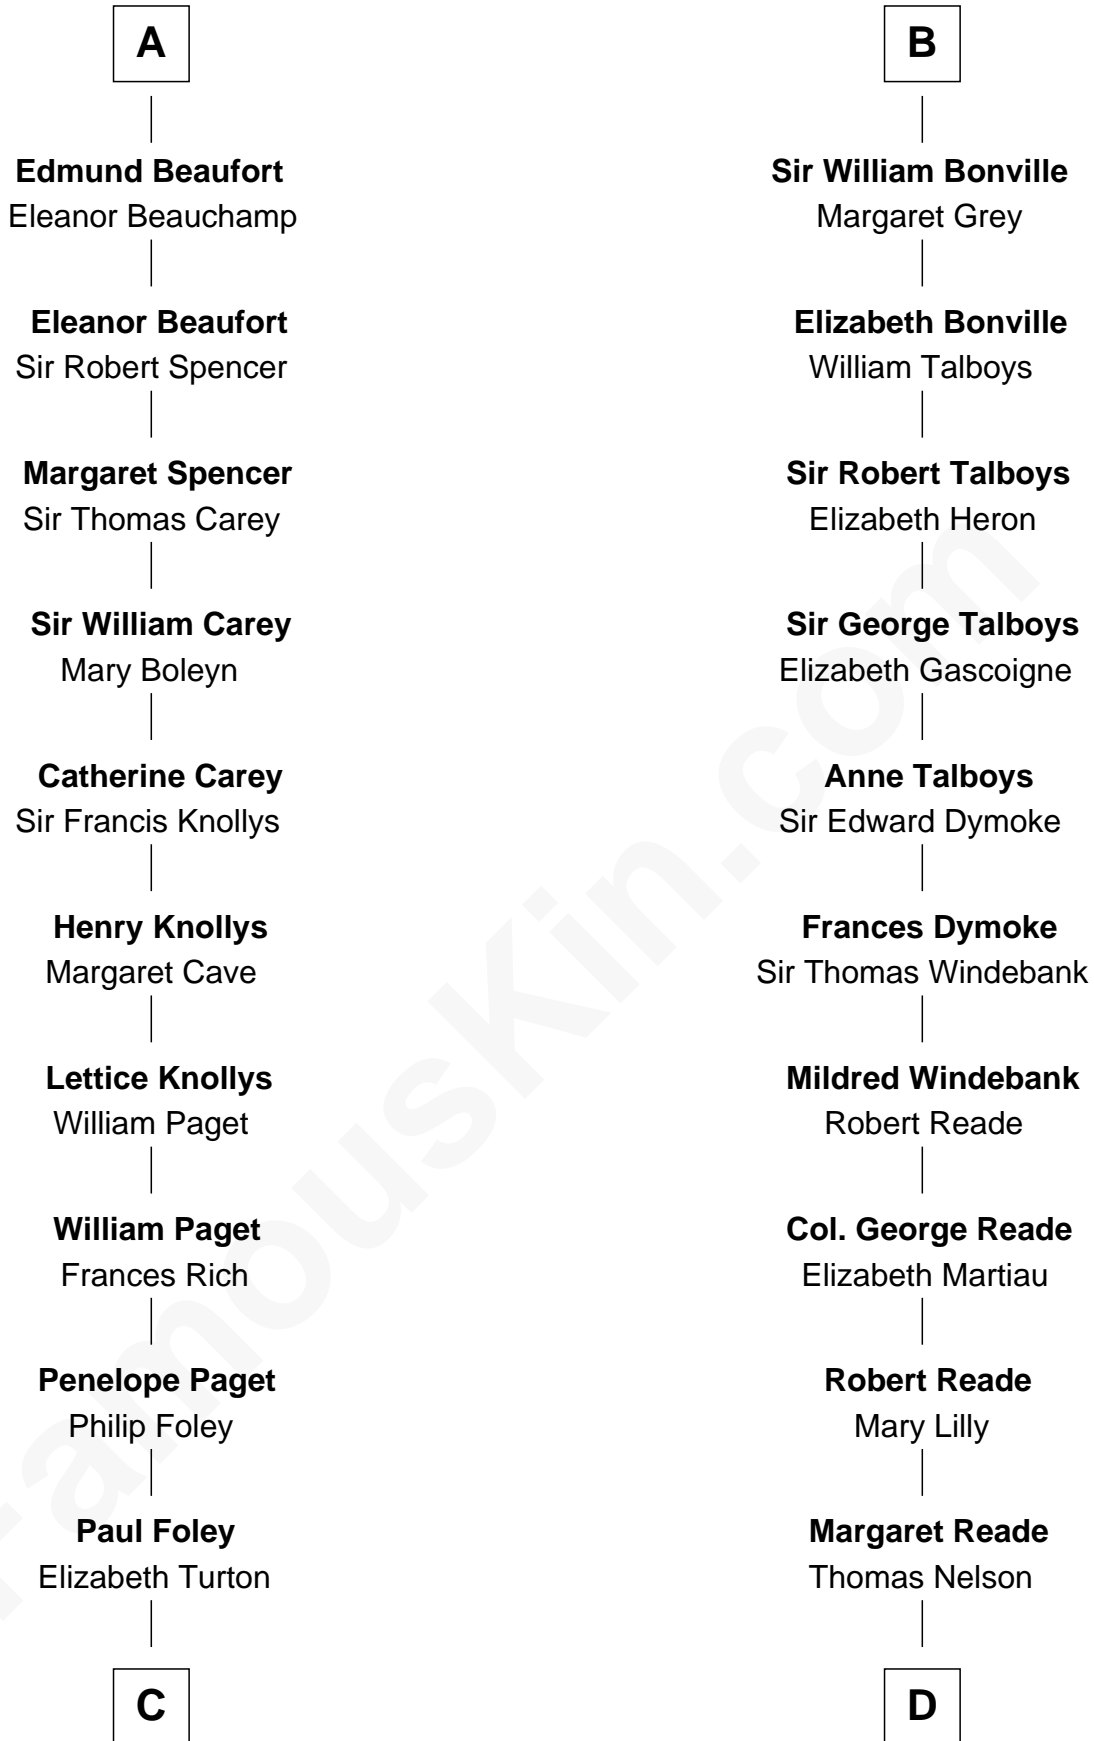

FamousKin.com Relationship Chart of

Charles Darwin

Theory of Evolution

18th cousin 2 times removed of

Thomas Nelson

Signer of the Declaration of Independence

Walter de Ridelisford

C

Penelope Foley
Charles Howard

Mary Howard
Erasmus Darwin

Dr. Robert Waring Darwin
Susanna Wedgwood

Charles Darwin
Theory of Evolution

D

William Nelson
Elizabeth Burwell

Thomas Nelson
Signer of Declaration of Independence