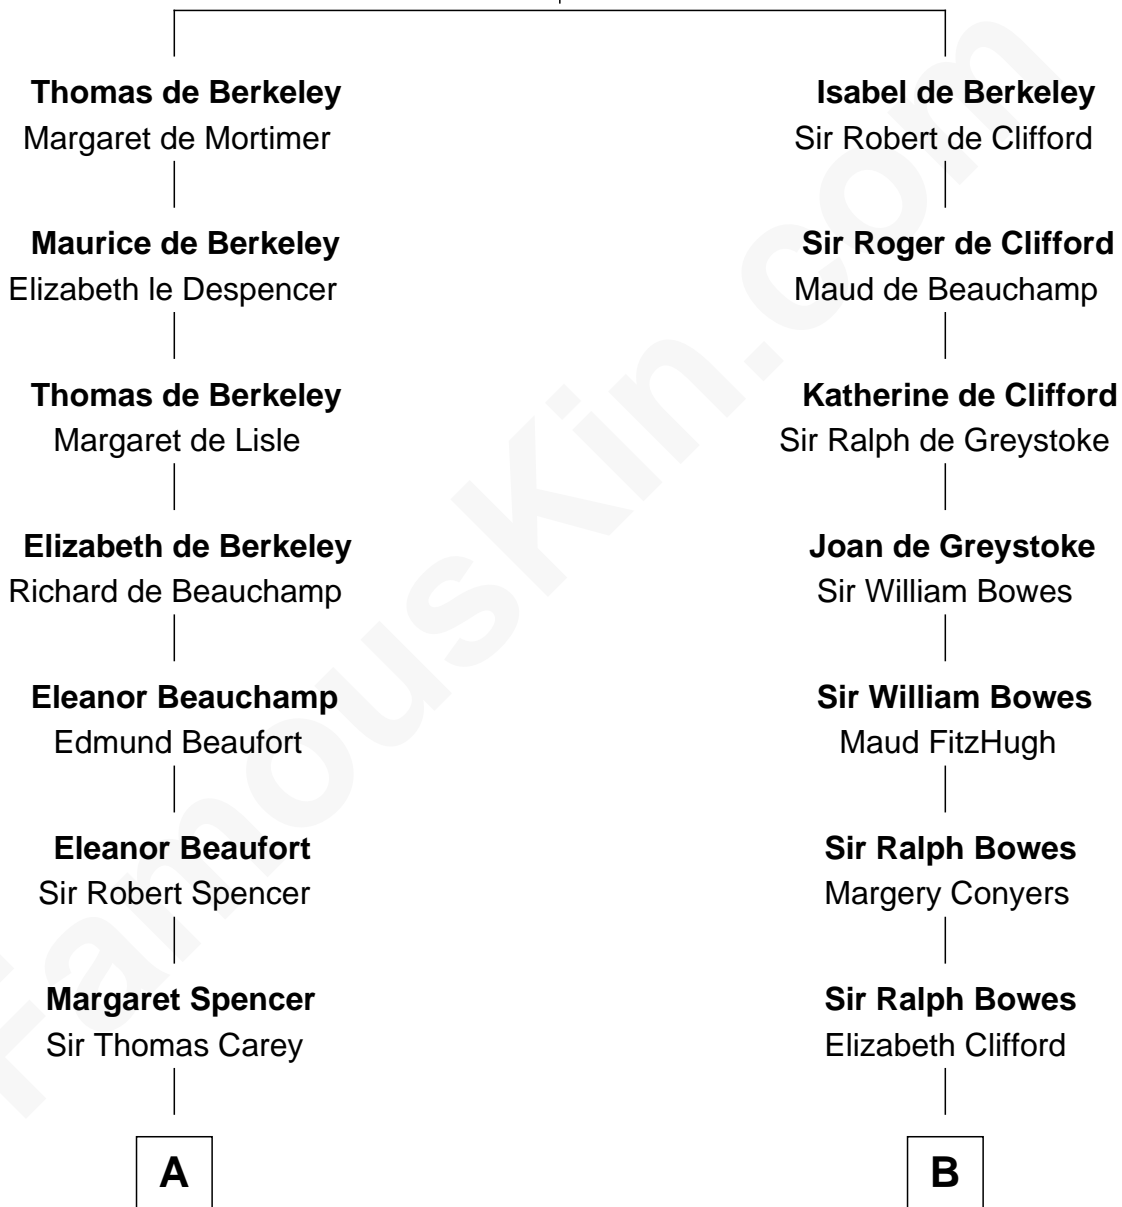

# FamousKin.com Relationship Chart of

**Charles Darwin**

*Theory of Evolution*

17th cousin 3 times removed of

**Sandra Day O'Connor**

*First Female U.S. Supreme Court Justice*

**Sir Maurice de Berkeley**

Eve la Zouche

**C**

—  
**Hollis Day**

Eliza L. Flanders

—  
**Henry Clay Day**

Alice Edith Hilton

—  
**Henry R. Day**

Ada Mae Wilkey

—  
**Sandra Day O'Connor**

*U.S. Supreme Court Justice*

FamousKin.com