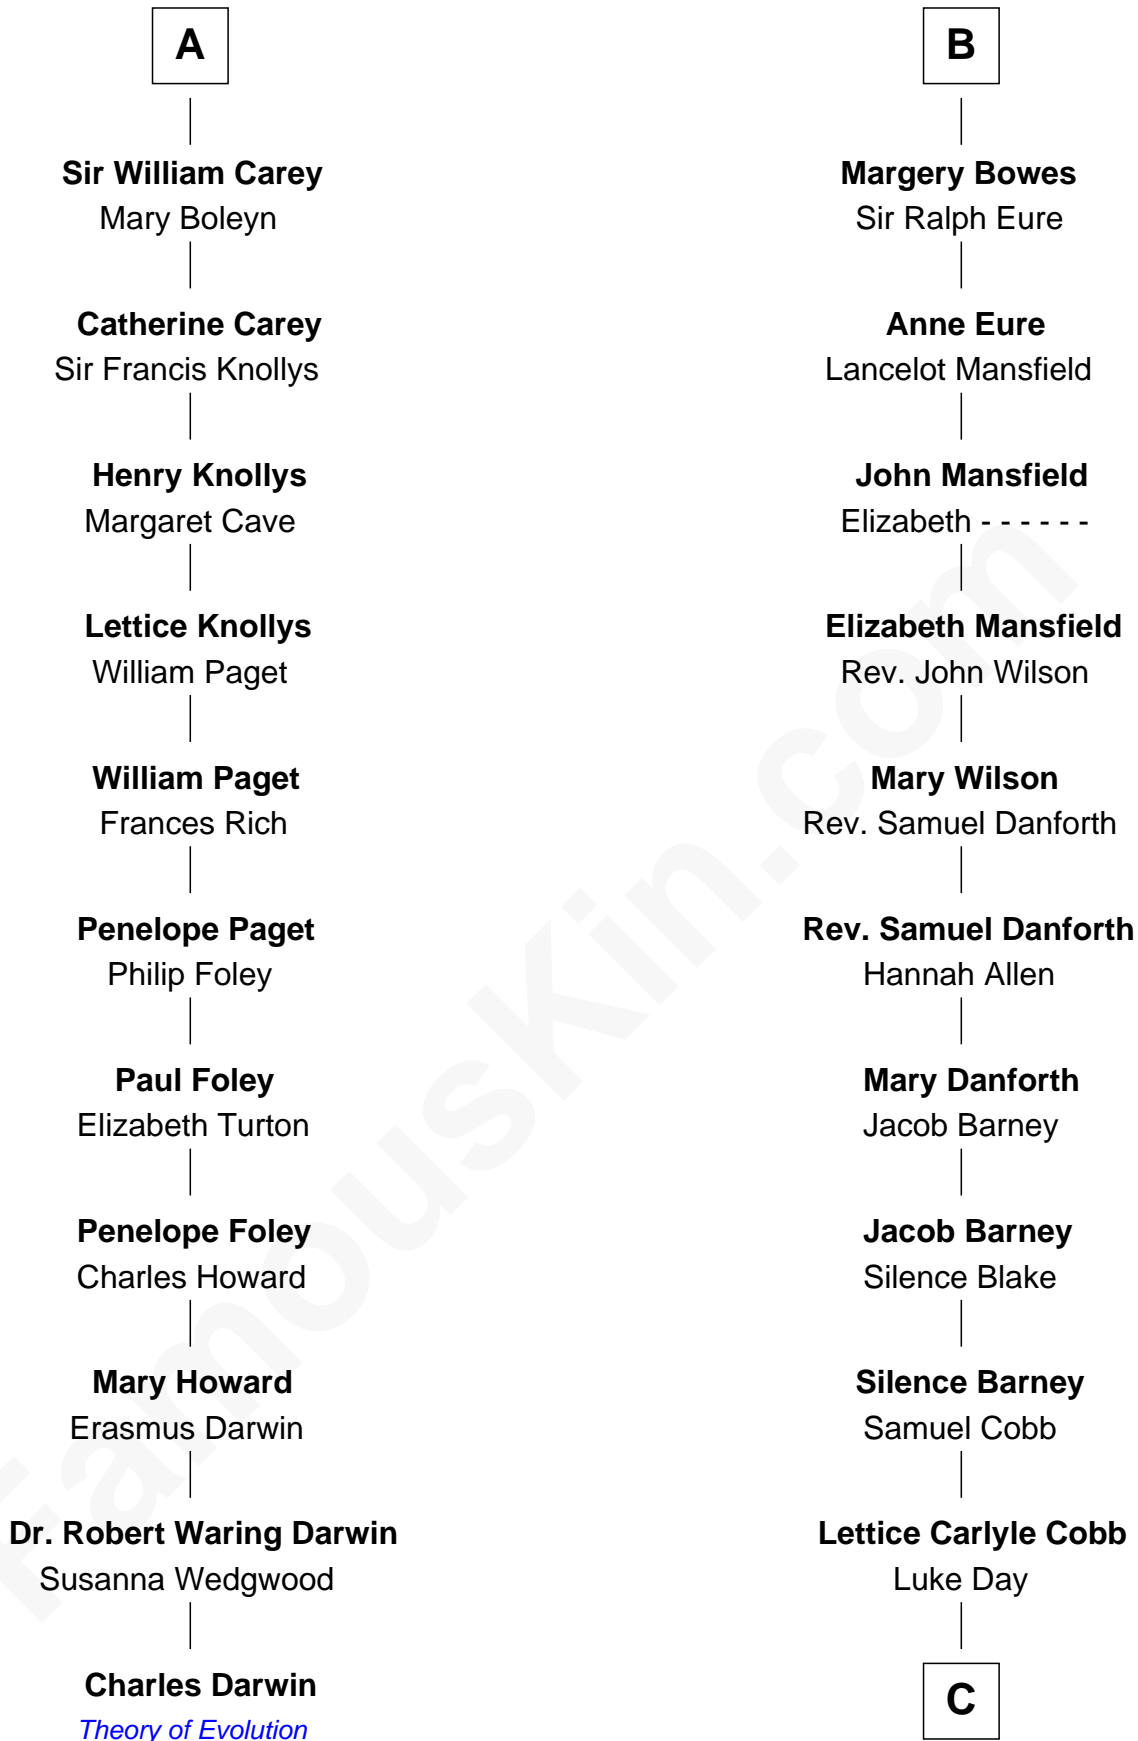

# FamousKin.com Relationship Chart of

**Charles Darwin**

*Theory of Evolution*

17th cousin 3 times removed of

**Sandra Day O'Connor**

*First Female U.S. Supreme Court Justice*

**Sir Maurice de Berkeley**

Eve la Zouche

**C**

—  
**Hollis Day**

Eliza L. Flanders

—  
**Henry Clay Day**

Alice Edith Hilton

—  
**Henry R. Day**

Ada Mae Wilkey

—  
**Sandra Day O'Connor**

*U.S. Supreme Court Justice*

FamousKin.com