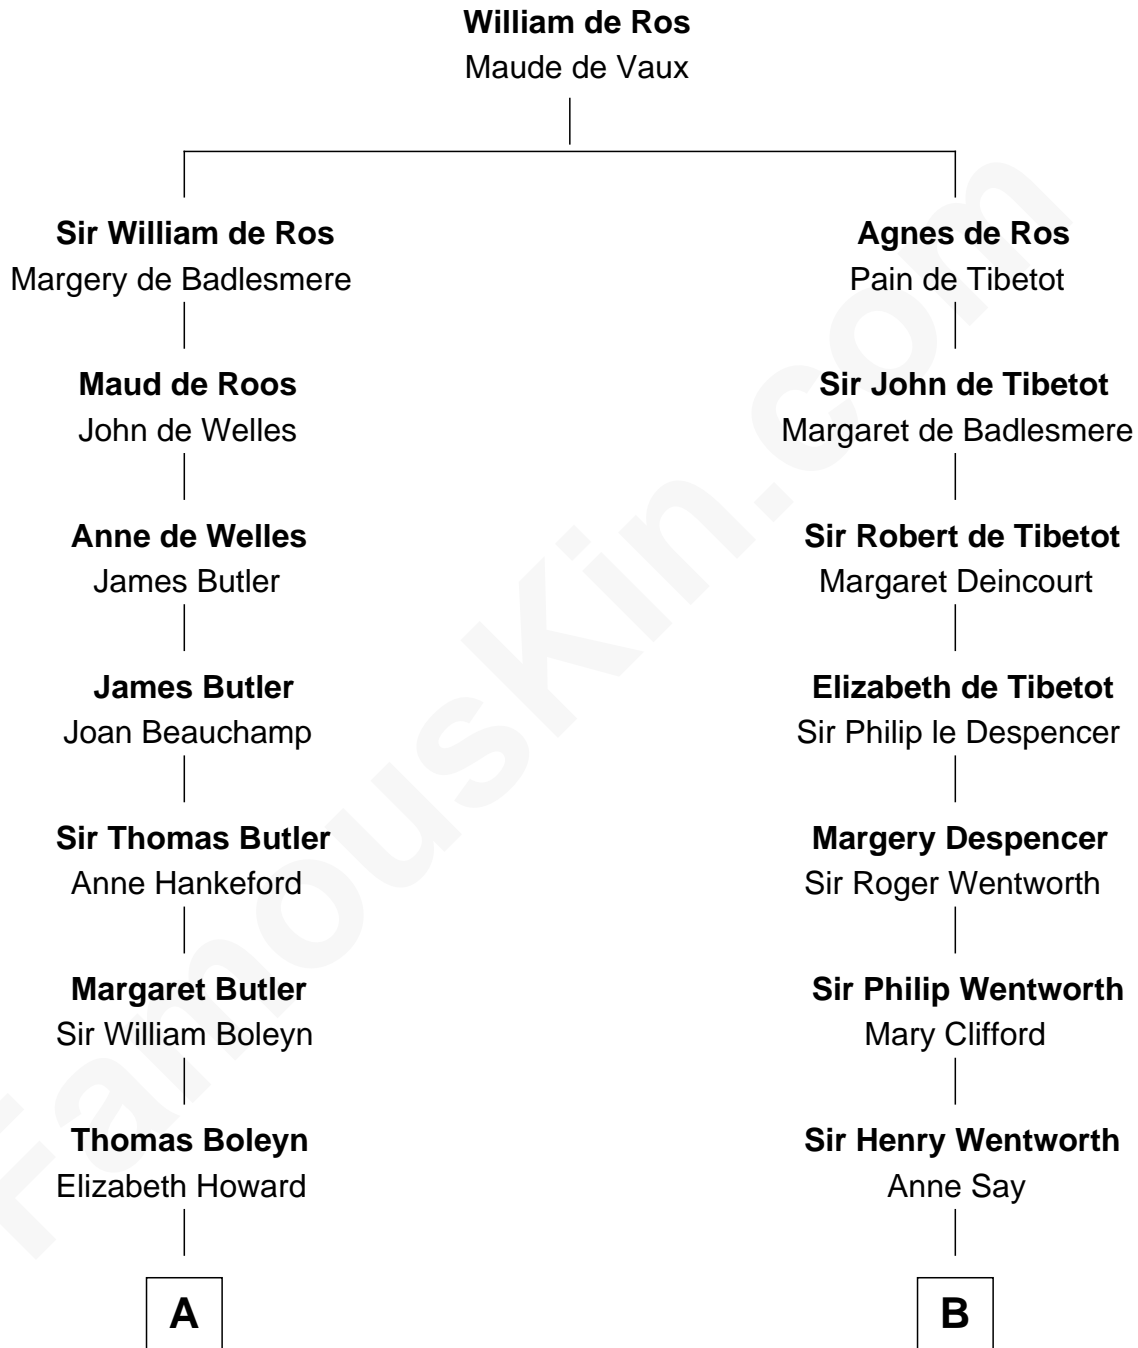

FamousKin.com Relationship Chart of

Charles Darwin

Theory of Evolution

14th cousin 3 times removed of

Caesar Rodney

Signer of the Declaration of Independence

A

Mary Boleyn
Sir William Carey

Mary Howard
Erasmus Darwin

Dr. Robert Waring Darwin
Susanna Wedgwood

Charles Darwin
Theory of Evolution

B

Margery Wentworth
Sir John Seymour

Sir Henry Seymour
Barbara Morgan

Jane Seymour
Sir John Rodney

William Rodney
Alice Caesar