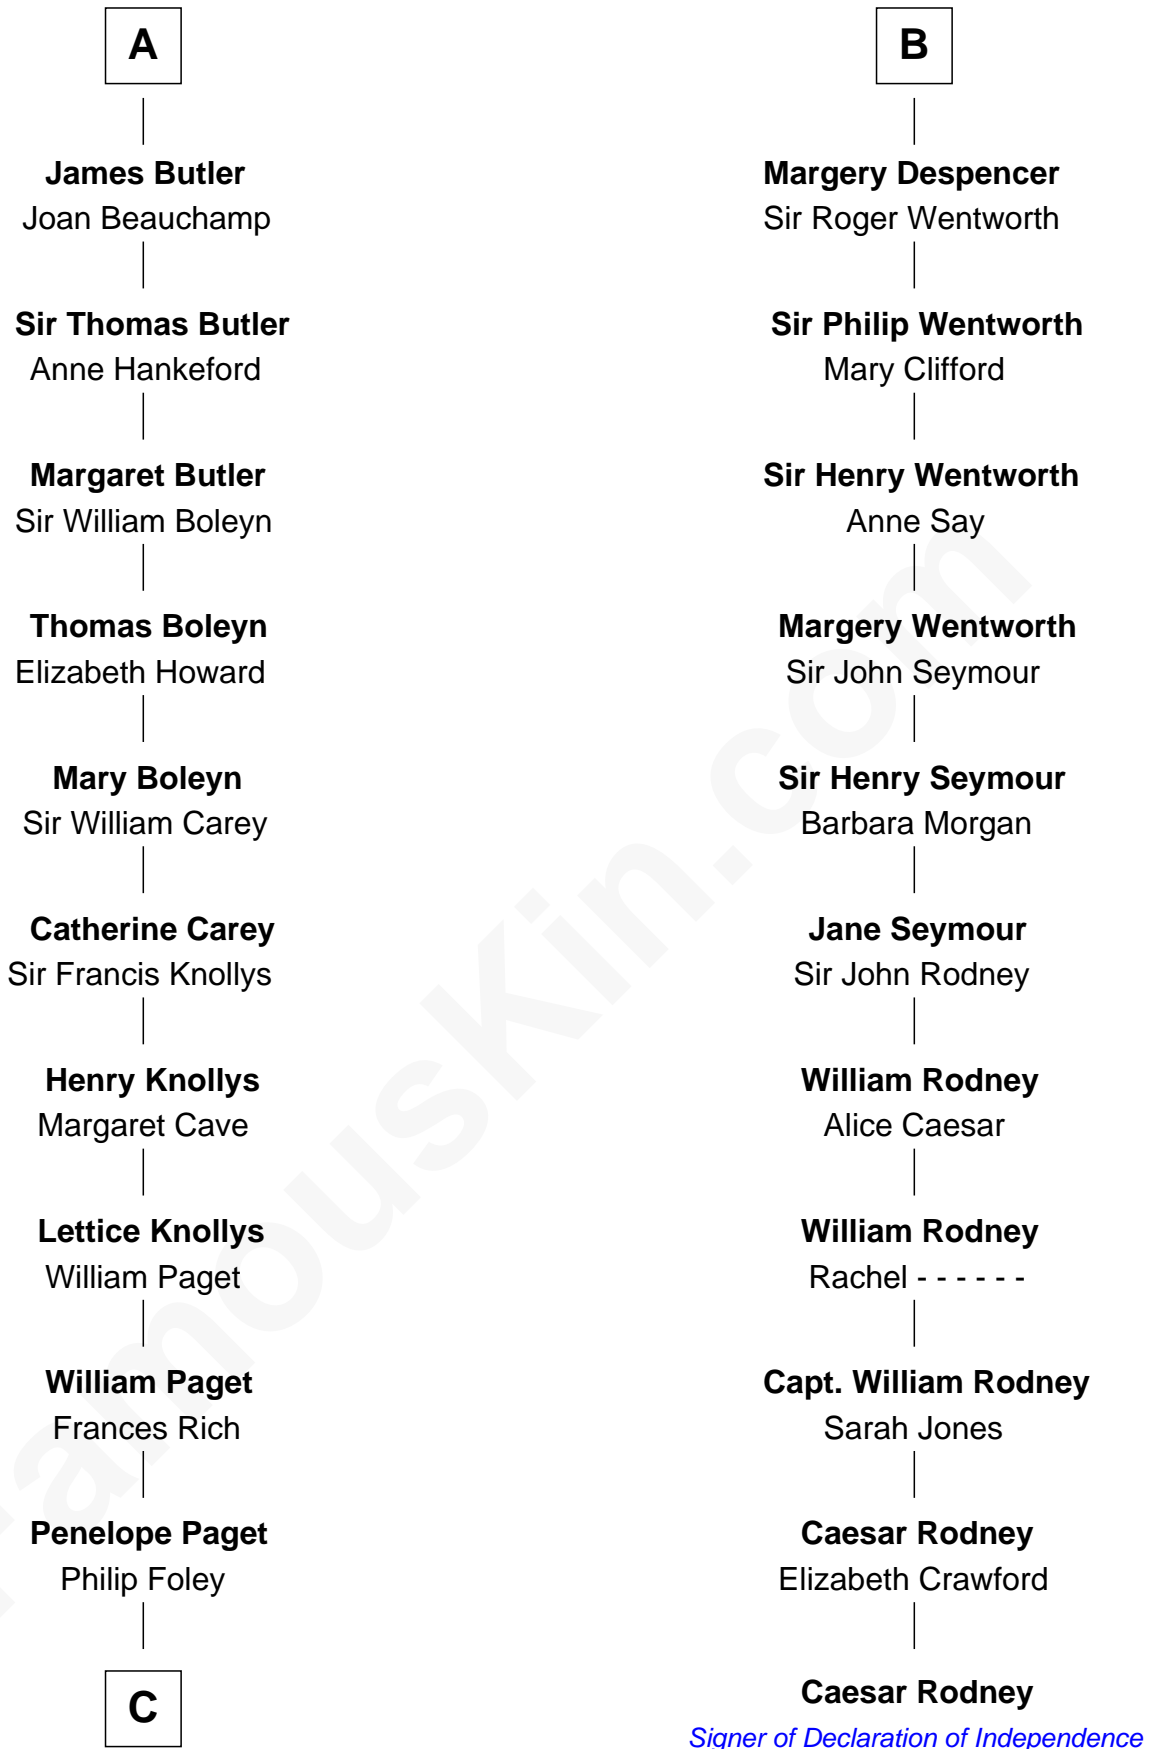

# FamousKin.com Relationship Chart of

**Charles Darwin**

*Theory of Evolution*

17th cousin 4 times removed of

**Caesar Rodney**

*Signer of the Declaration of Independence*

**Gerald FitzMaurice**

Eve de Bermingham

**C**

—  
**Paul Foley**

Elizabeth Turton

—  
**Penelope Foley**

Charles Howard

—  
**Mary Howard**

Erasmus Darwin

—  
**Dr. Robert Waring Darwin**

Susanna Wedgwood

—  
**Charles Darwin**

*Theory of Evolution*

FamousKin.com