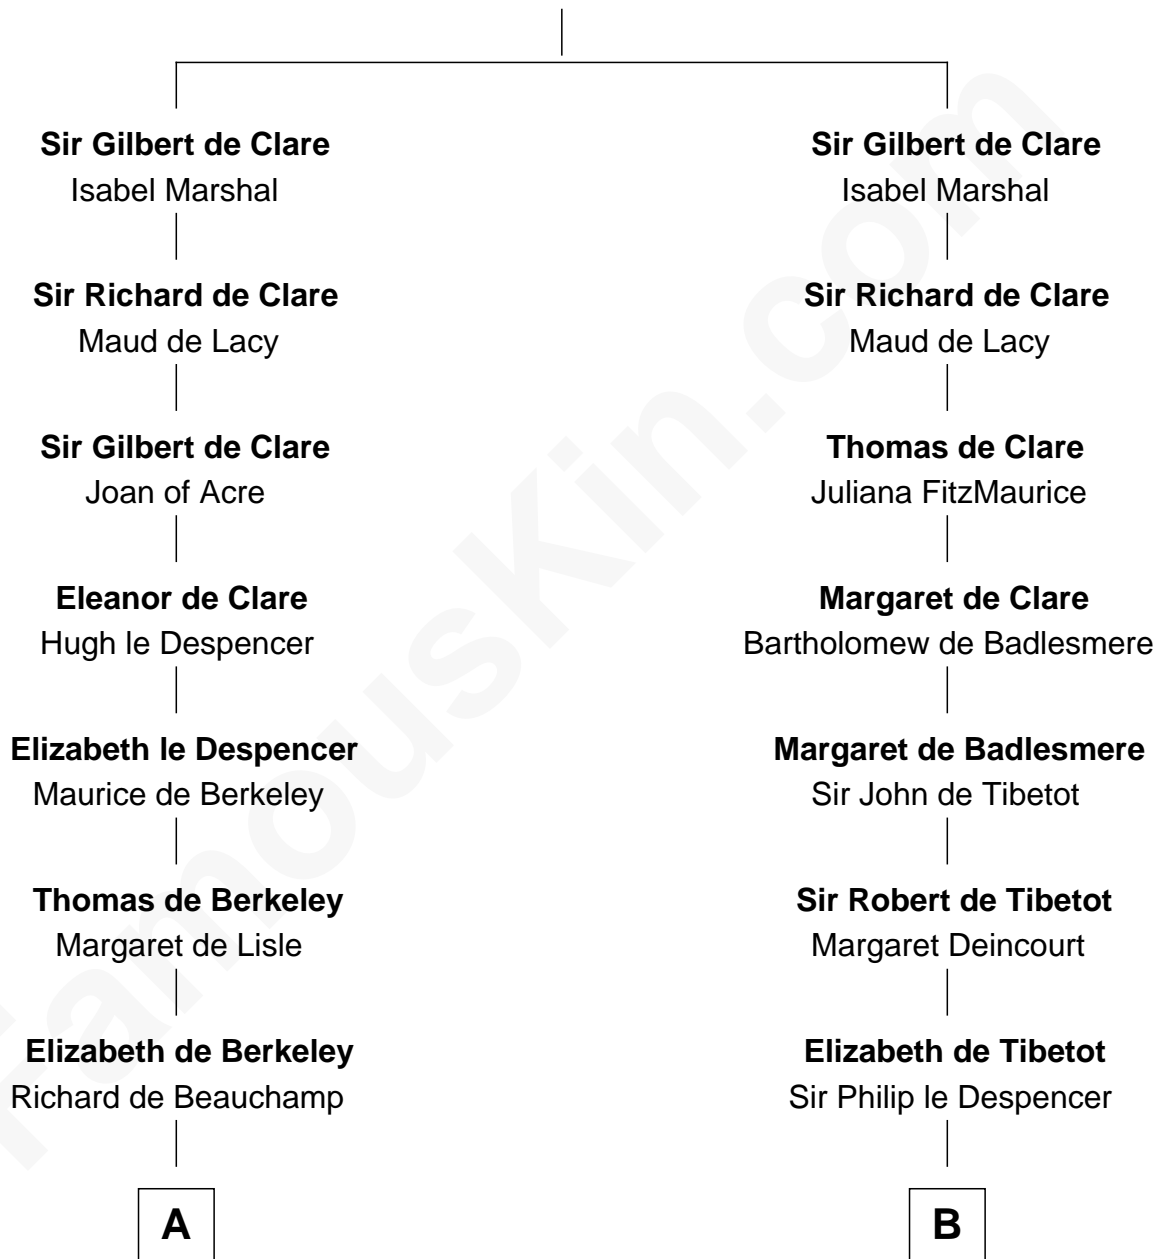

# FamousKin.com Relationship Chart of

**Charles Darwin**

*Theory of Evolution*

17th cousin 3 times removed of

**Caesar Rodney**

*Signer of the Declaration of Independence*

**Richard de Clare**  
Amice of Gloucester

FamousKin.com