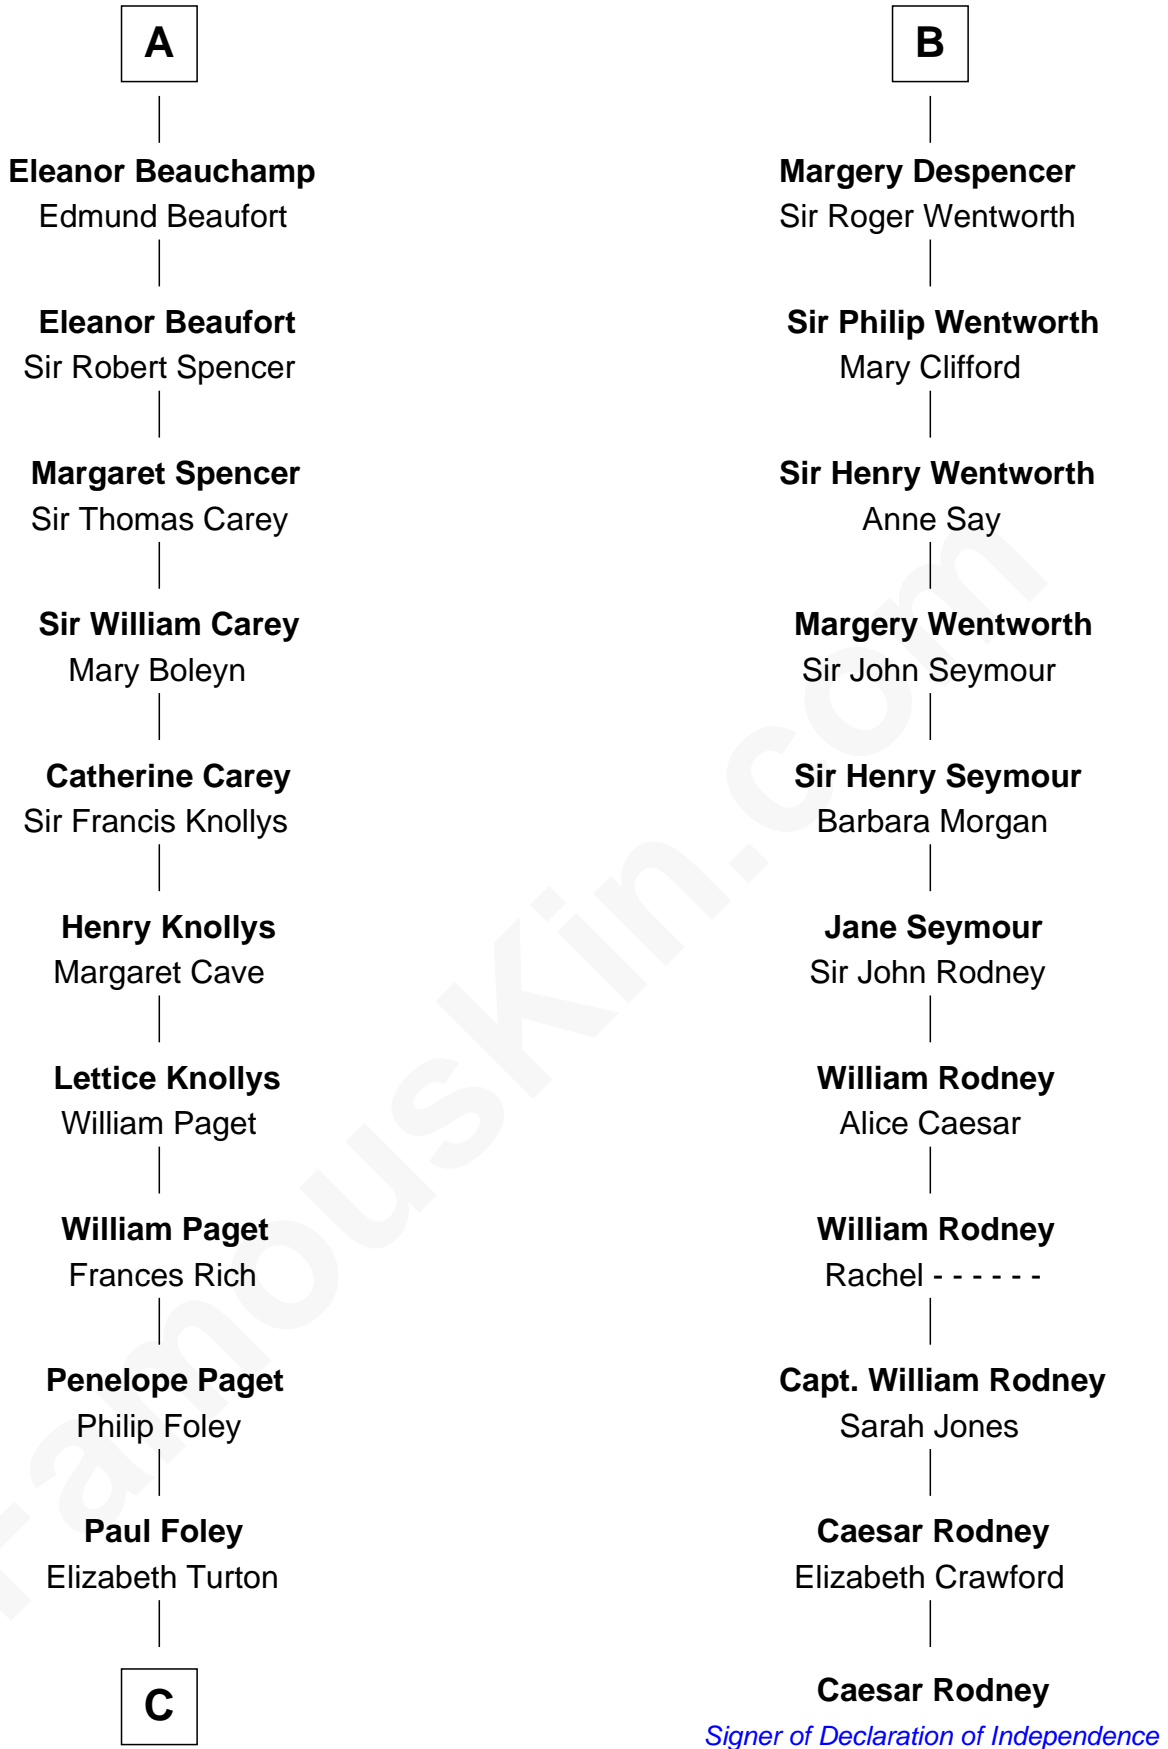

# FamousKin.com Relationship Chart of

**Charles Darwin**

*Theory of Evolution*

17th cousin 3 times removed of

**Caesar Rodney**

*Signer of the Declaration of Independence*

**Richard de Clare**  
Amice of Gloucester

FamousKin.com