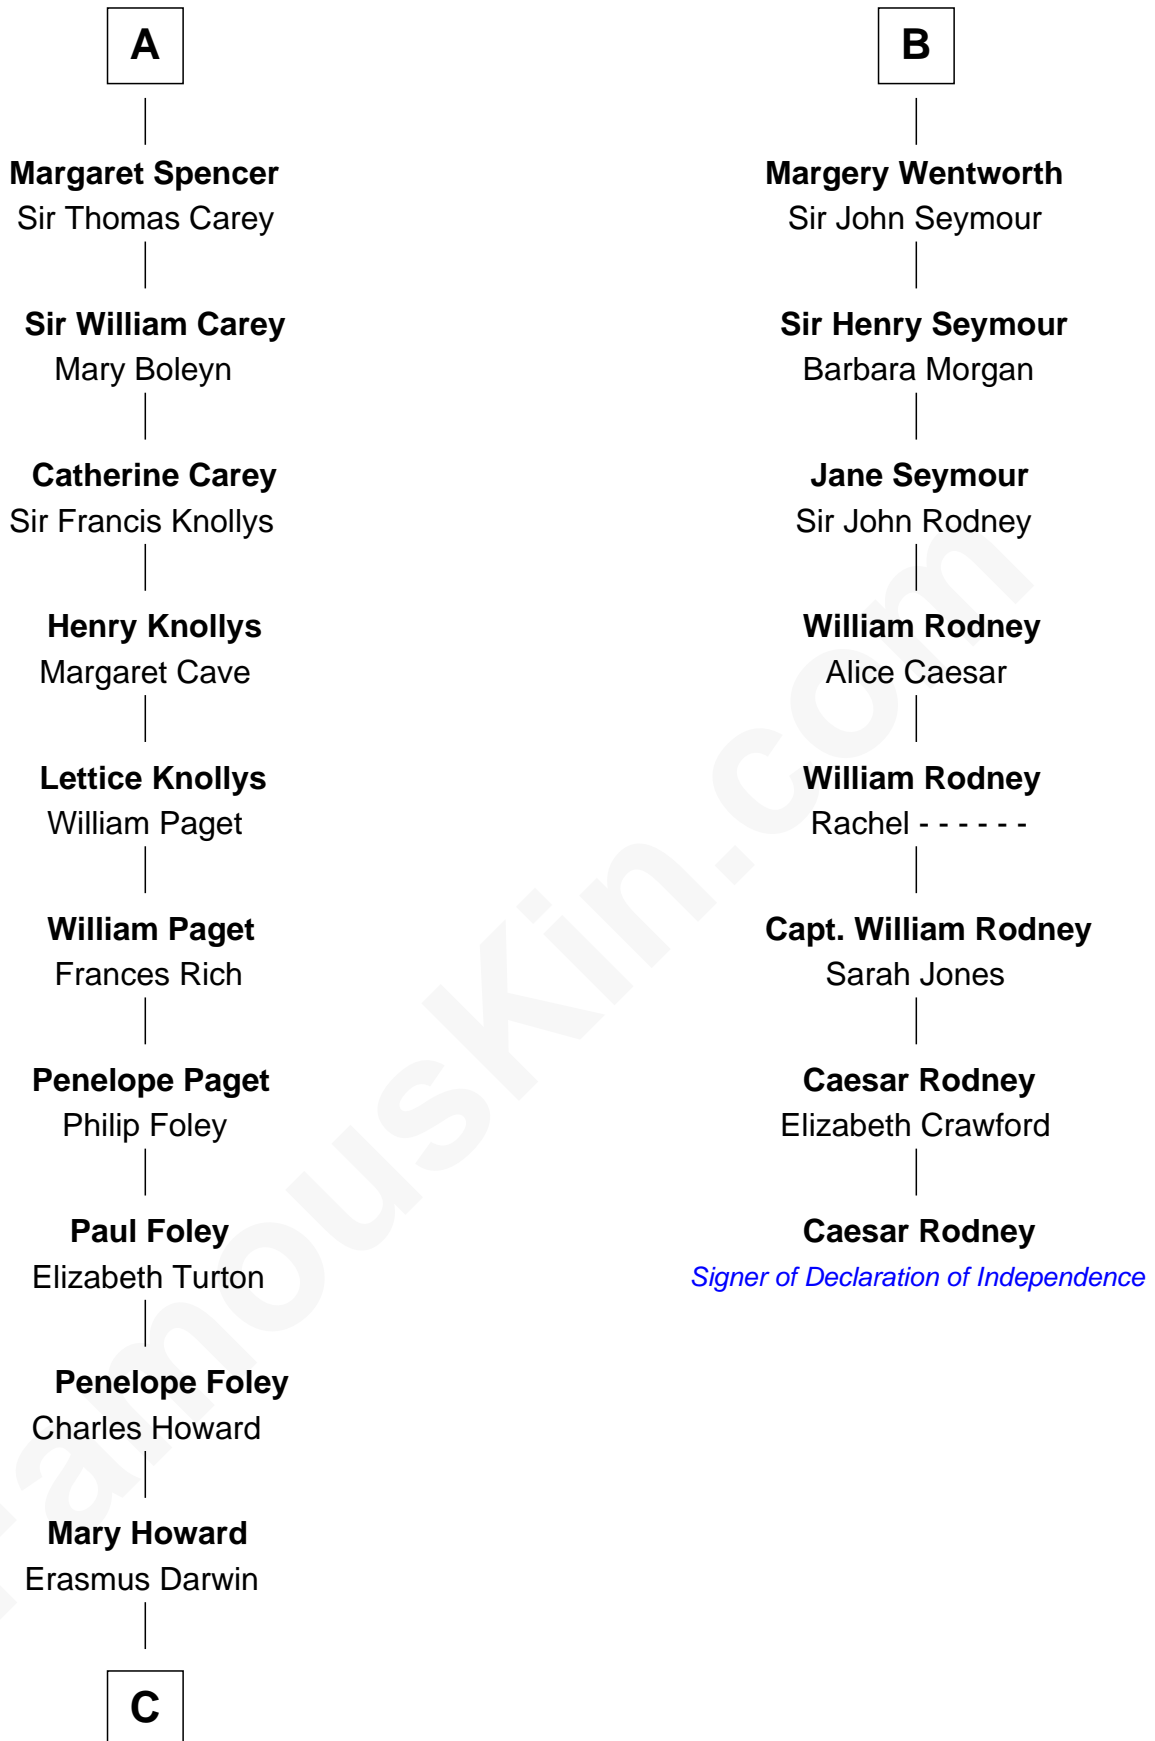

FamousKin.com Relationship Chart of

Charles Darwin

Theory of Evolution

14th cousin 4 times removed of

Caesar Rodney

Signer of the Declaration of Independence

Eudo la Zouche
Milicent de Cantilupe

Eve la Zouche
Sir Maurice de Berkeley

Thomas de Berkeley
Margaret de Mortimer

Maurice de Berkeley
Elizabeth le Despencer

Thomas de Berkeley
Margaret de Lisle

Elizabeth de Berkeley
Richard de Beauchamp

Eleanor Beauchamp
Edmund Beaufort

Eleanor Beaufort
Sir Robert Spencer

A

Sir William la Zouche
Maud Lovel

Milicent la Zouche
Sir William Deincourt

Margaret Deincourt
Sir Robert de Tibetot

Elizabeth de Tibetot
Sir Philip le Despencer

Margery Despencer
Sir Roger Wentworth

Sir Philip Wentworth
Mary Clifford

Sir Henry Wentworth
Anne Say

B

FamousKin.com