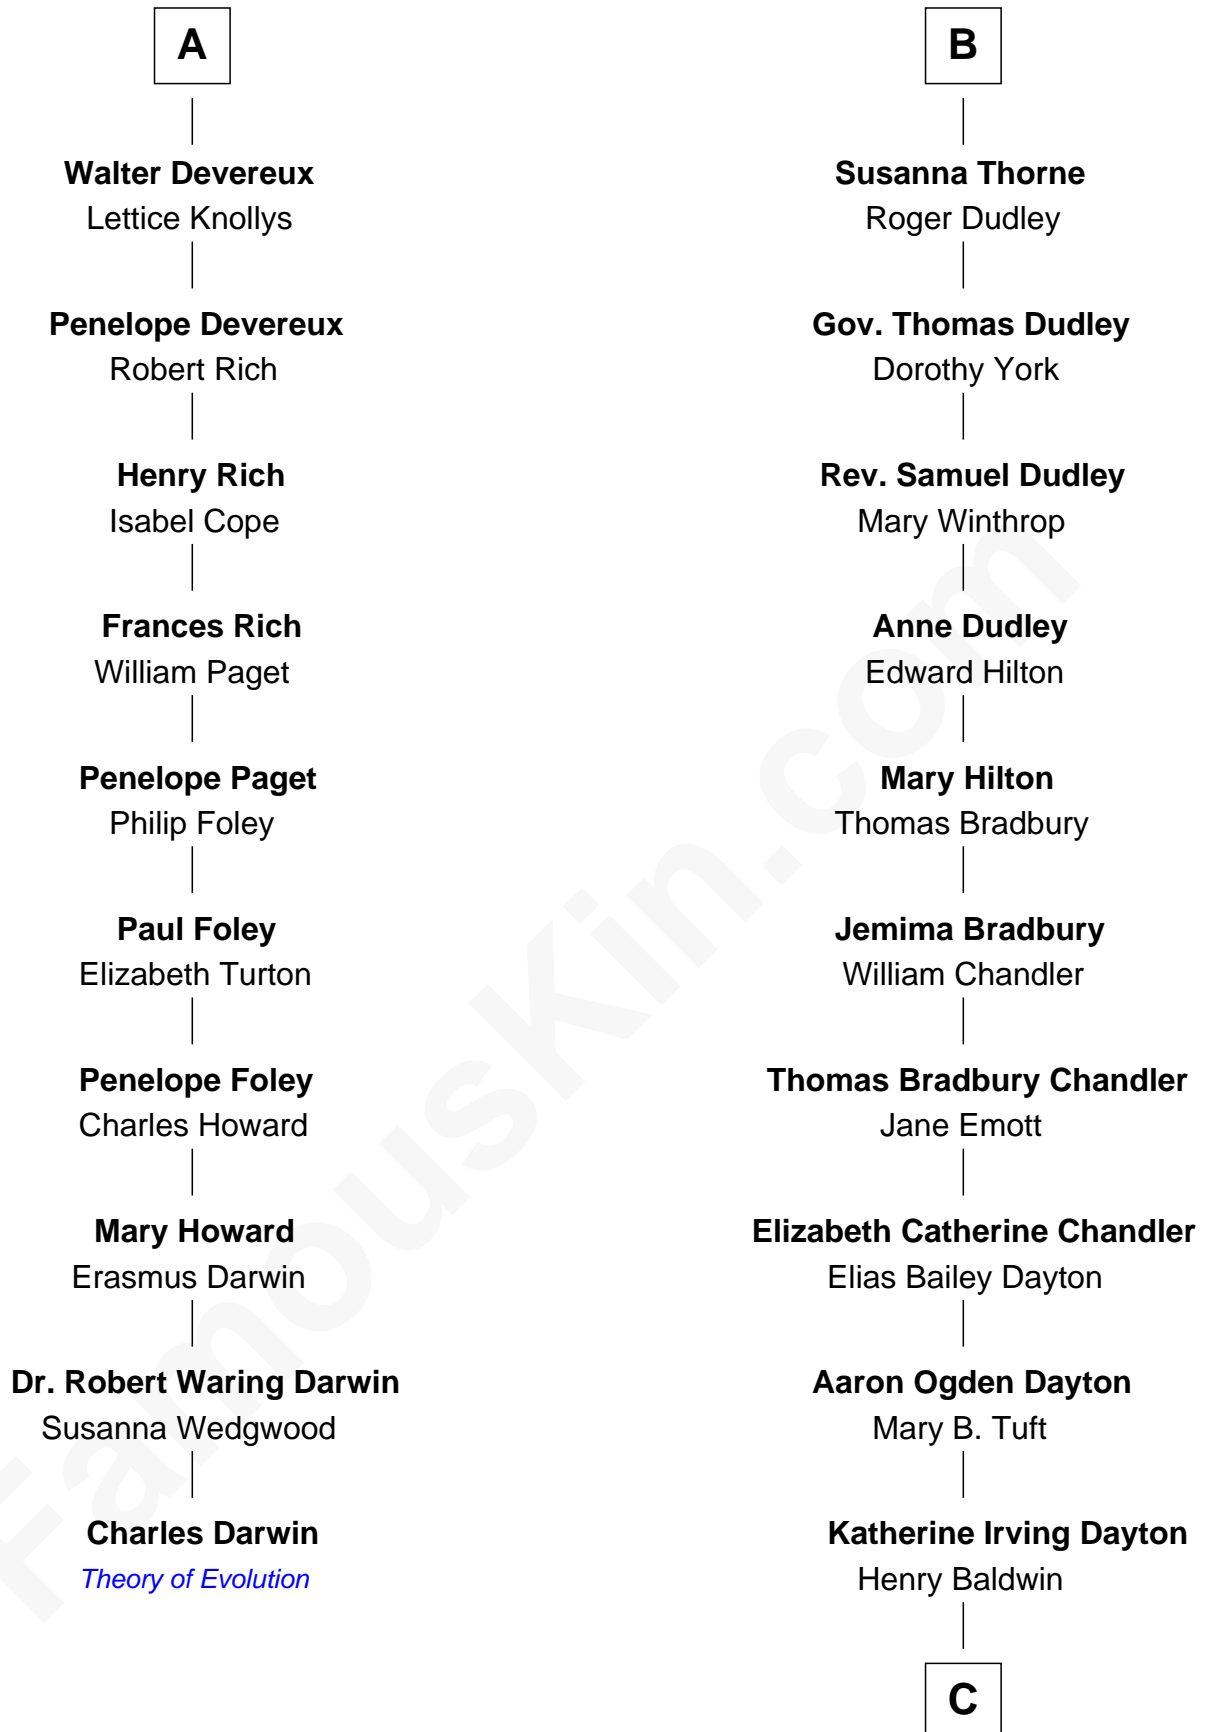

FamousKin.com Relationship Chart of

Charles Darwin

Theory of Evolution

16th cousin 4 times removed of

Christopher Reeve

Movie Actor

C

Margaretta Willis Baldwin